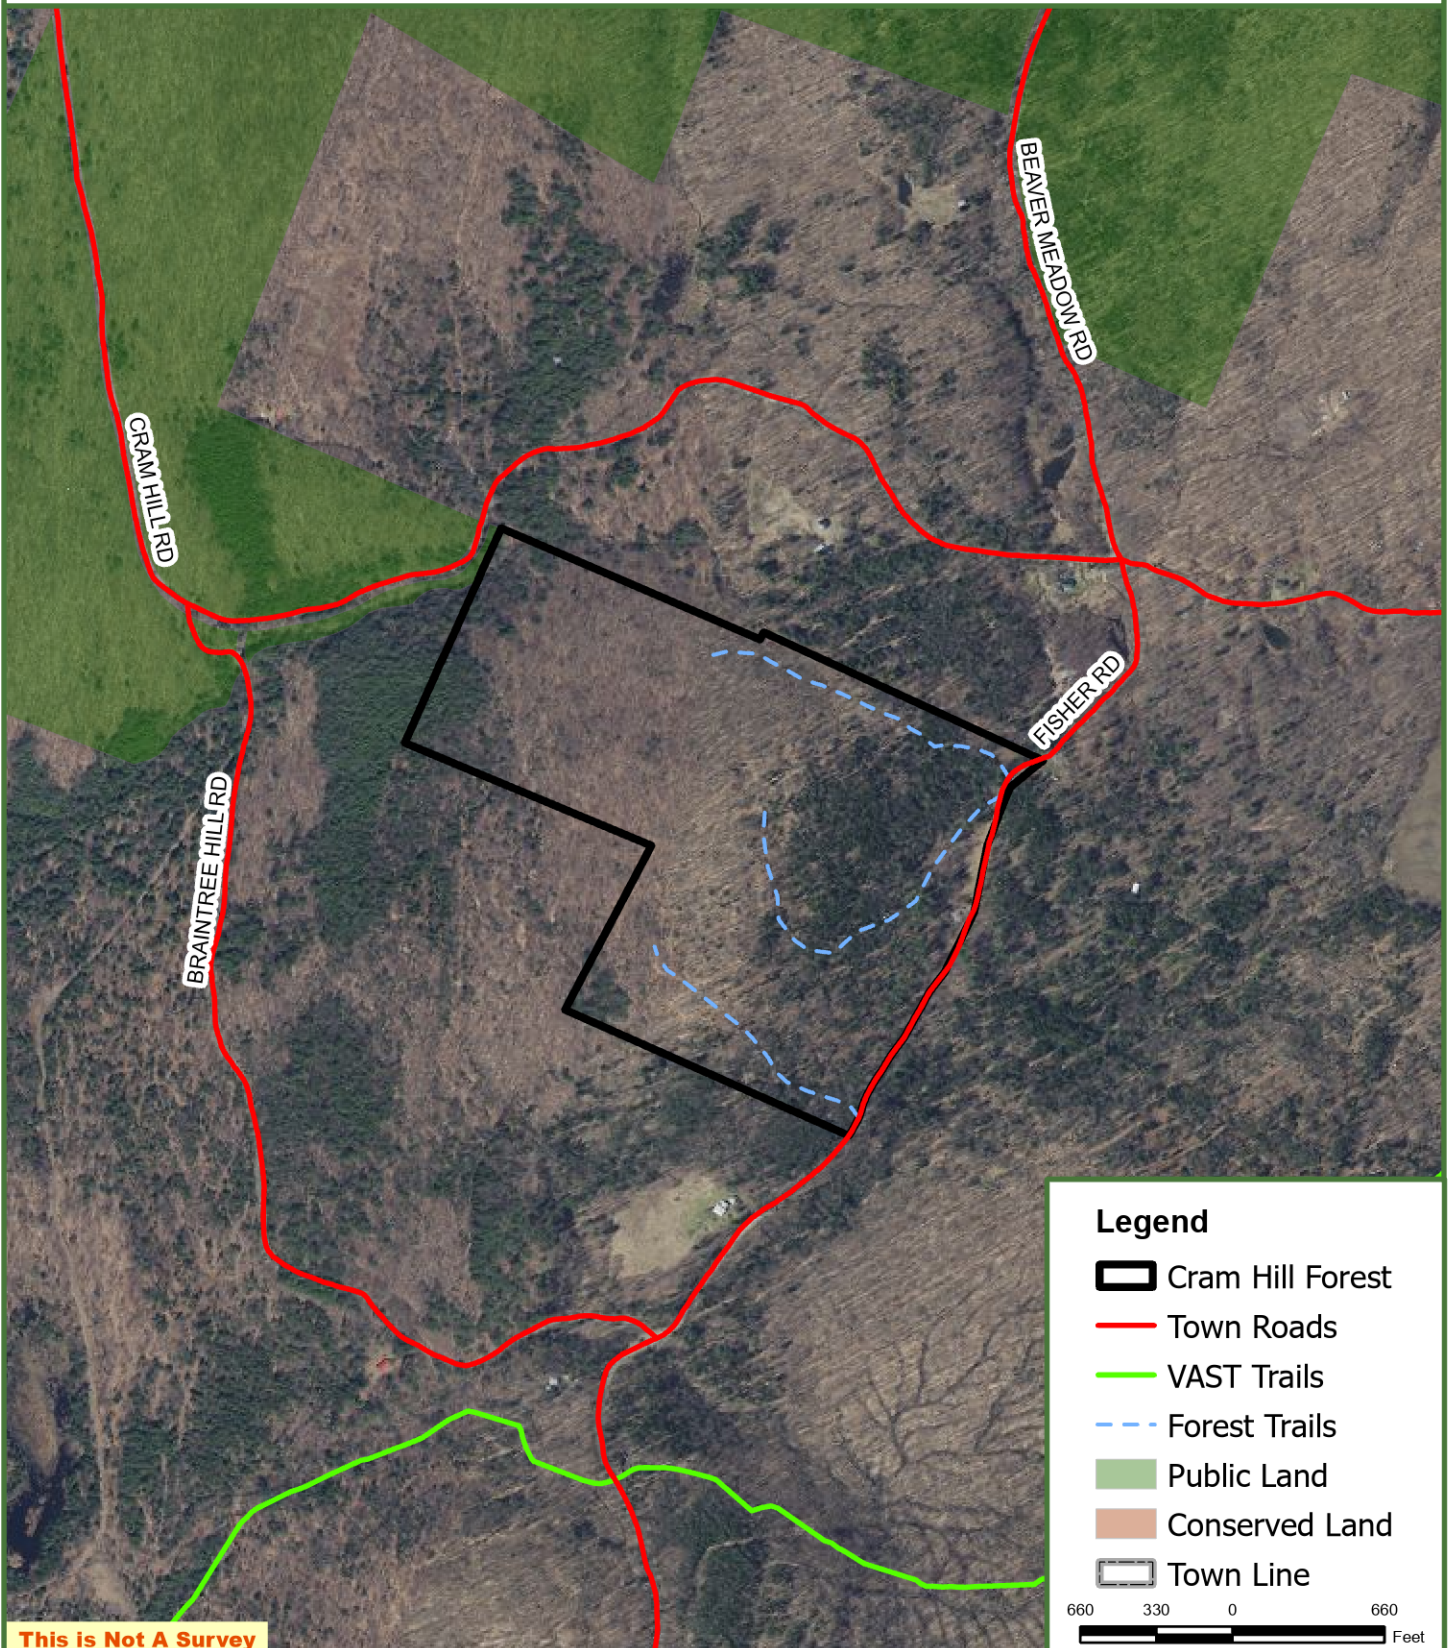

Cram Hill Forest

84 GIS Acres

Roxbury, Washington County, Vermont

This is Not A Survey

Map produced from the best available information including VCGI town tax maps polygon, hand held GPS data, aerial photography and reference information obtained from publicly available GIS sources. Boundary lines portrayed on this map are approximate and could be different than the actual location of boundaries found in the field. Map is not a survey.