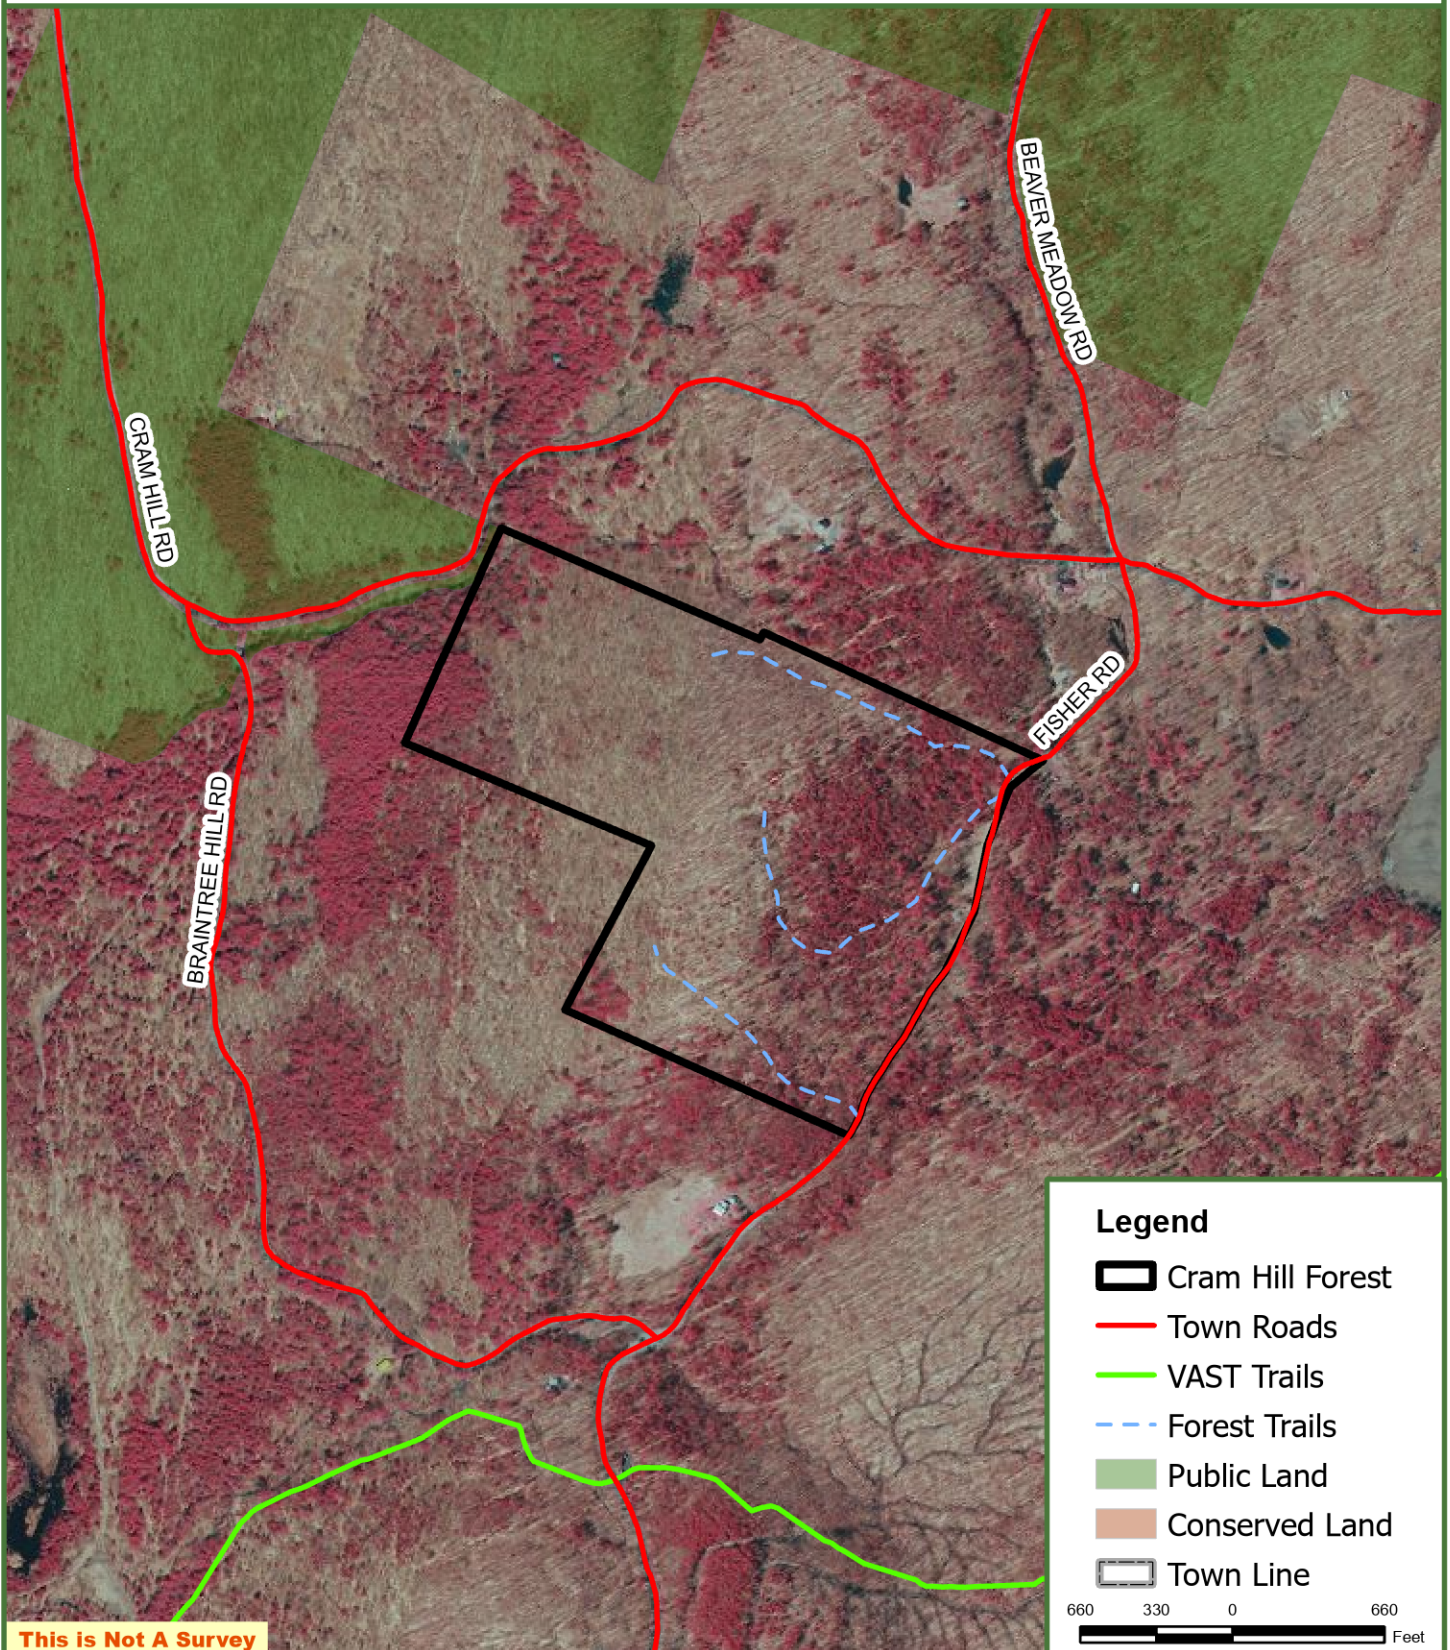

Cram Hill Forest

84 GIS Acres
Roxbury, Washington County, Vermont

This is Not A Survey

Map produced from the best available information including VCGI town tax maps polygon, hand held GPS data, aerial photography and reference information obtained from publicly available GIS sources. Boundary lines portrayed on this map are approximate and could be different than the actual location of boundaries found in the field. Map is not a survey.