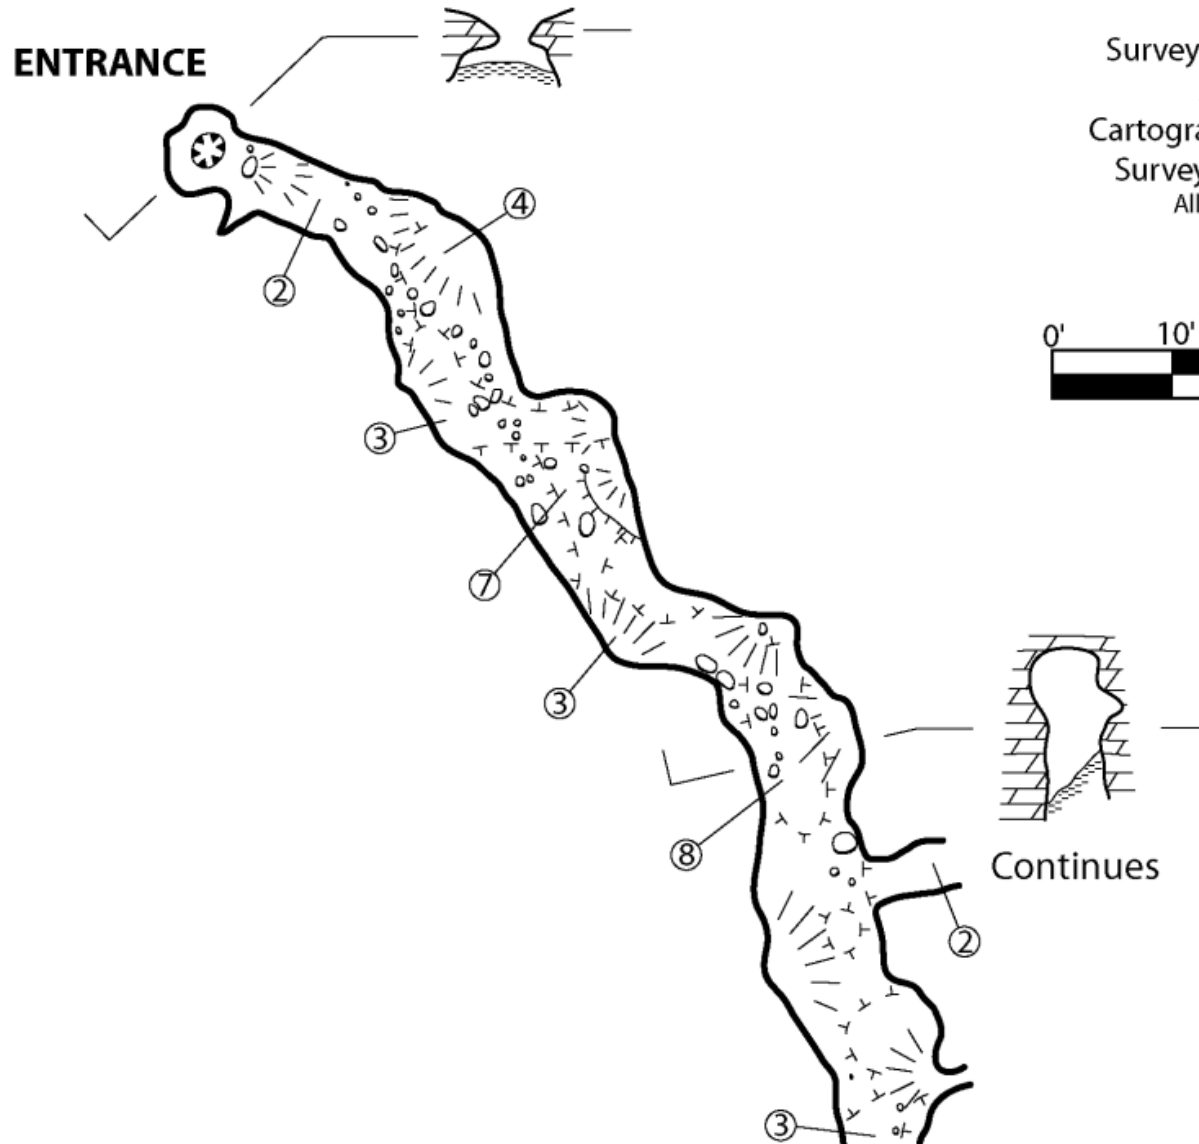

# Map of Cave

000 Moonlight Road, Mammoth Spring, AR 72554

This listing is Active Listed for \$465,000 MLS # 60191305

## TOBER CAVE

Fulton County, Arkansas  
FL1501

Surveyed July 24th 2021 by  
Jeffrey Crews

Cartography by Jeffrey Crews  
Surveyed Length 118 feet

All dimensions in feet

Continues