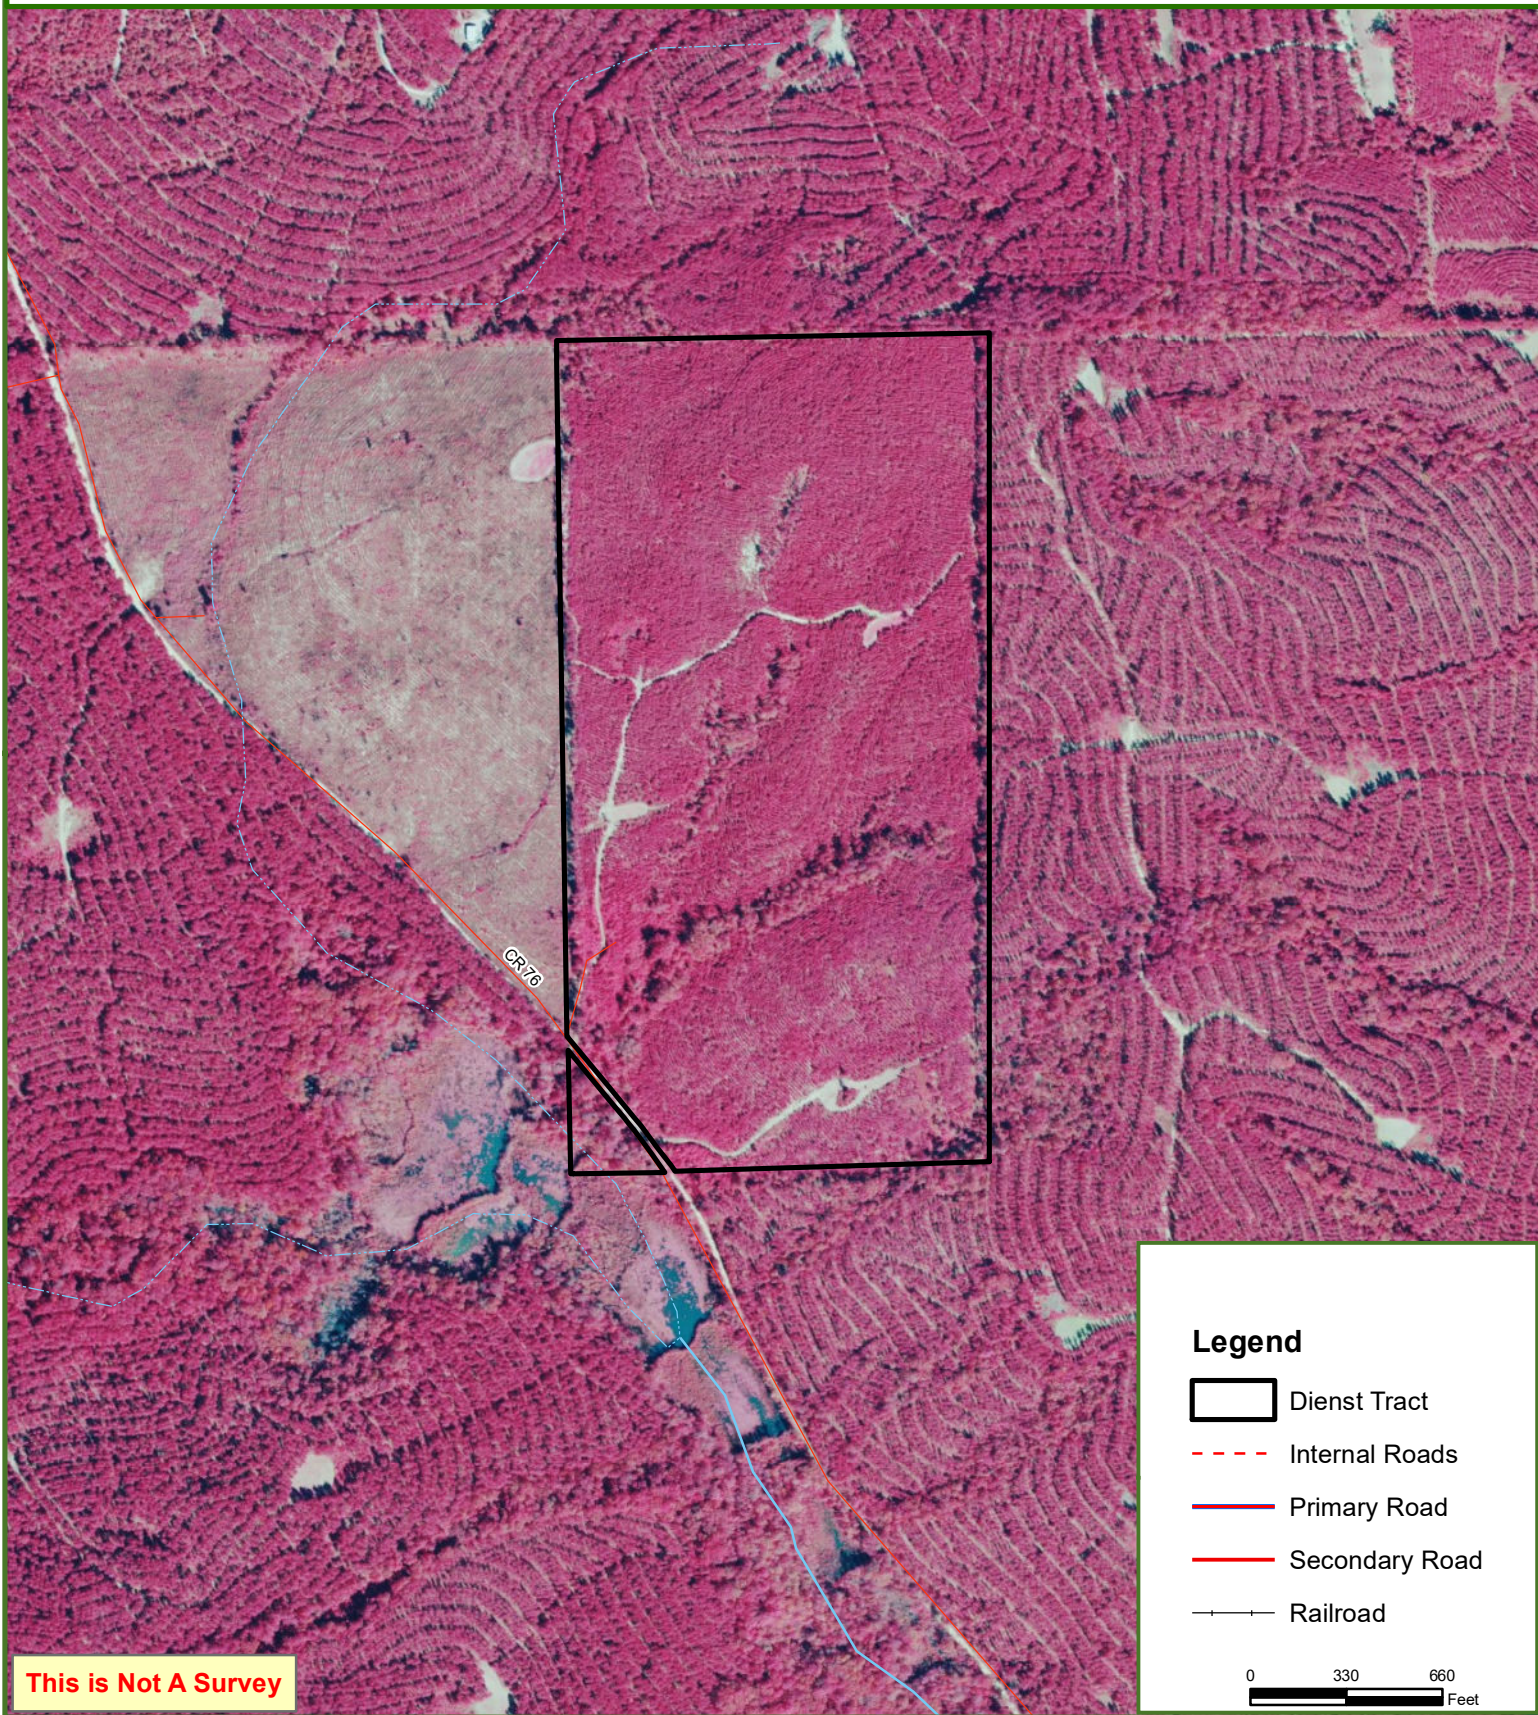

Dienst 101 Tract

Marion County, GA

101.00 ± Acres

This is Not A Survey

Legend

-  Dienst Tract
-  Internal Roads
-  Primary Road
-  Secondary Road
-  Railroad

0 330 660
Feet

This map was produced from information supplied by the seller and the use of aerial photography. The boundary lines portrayed on this map are approximate and could be different than the actual location of the boundaries found in the field.