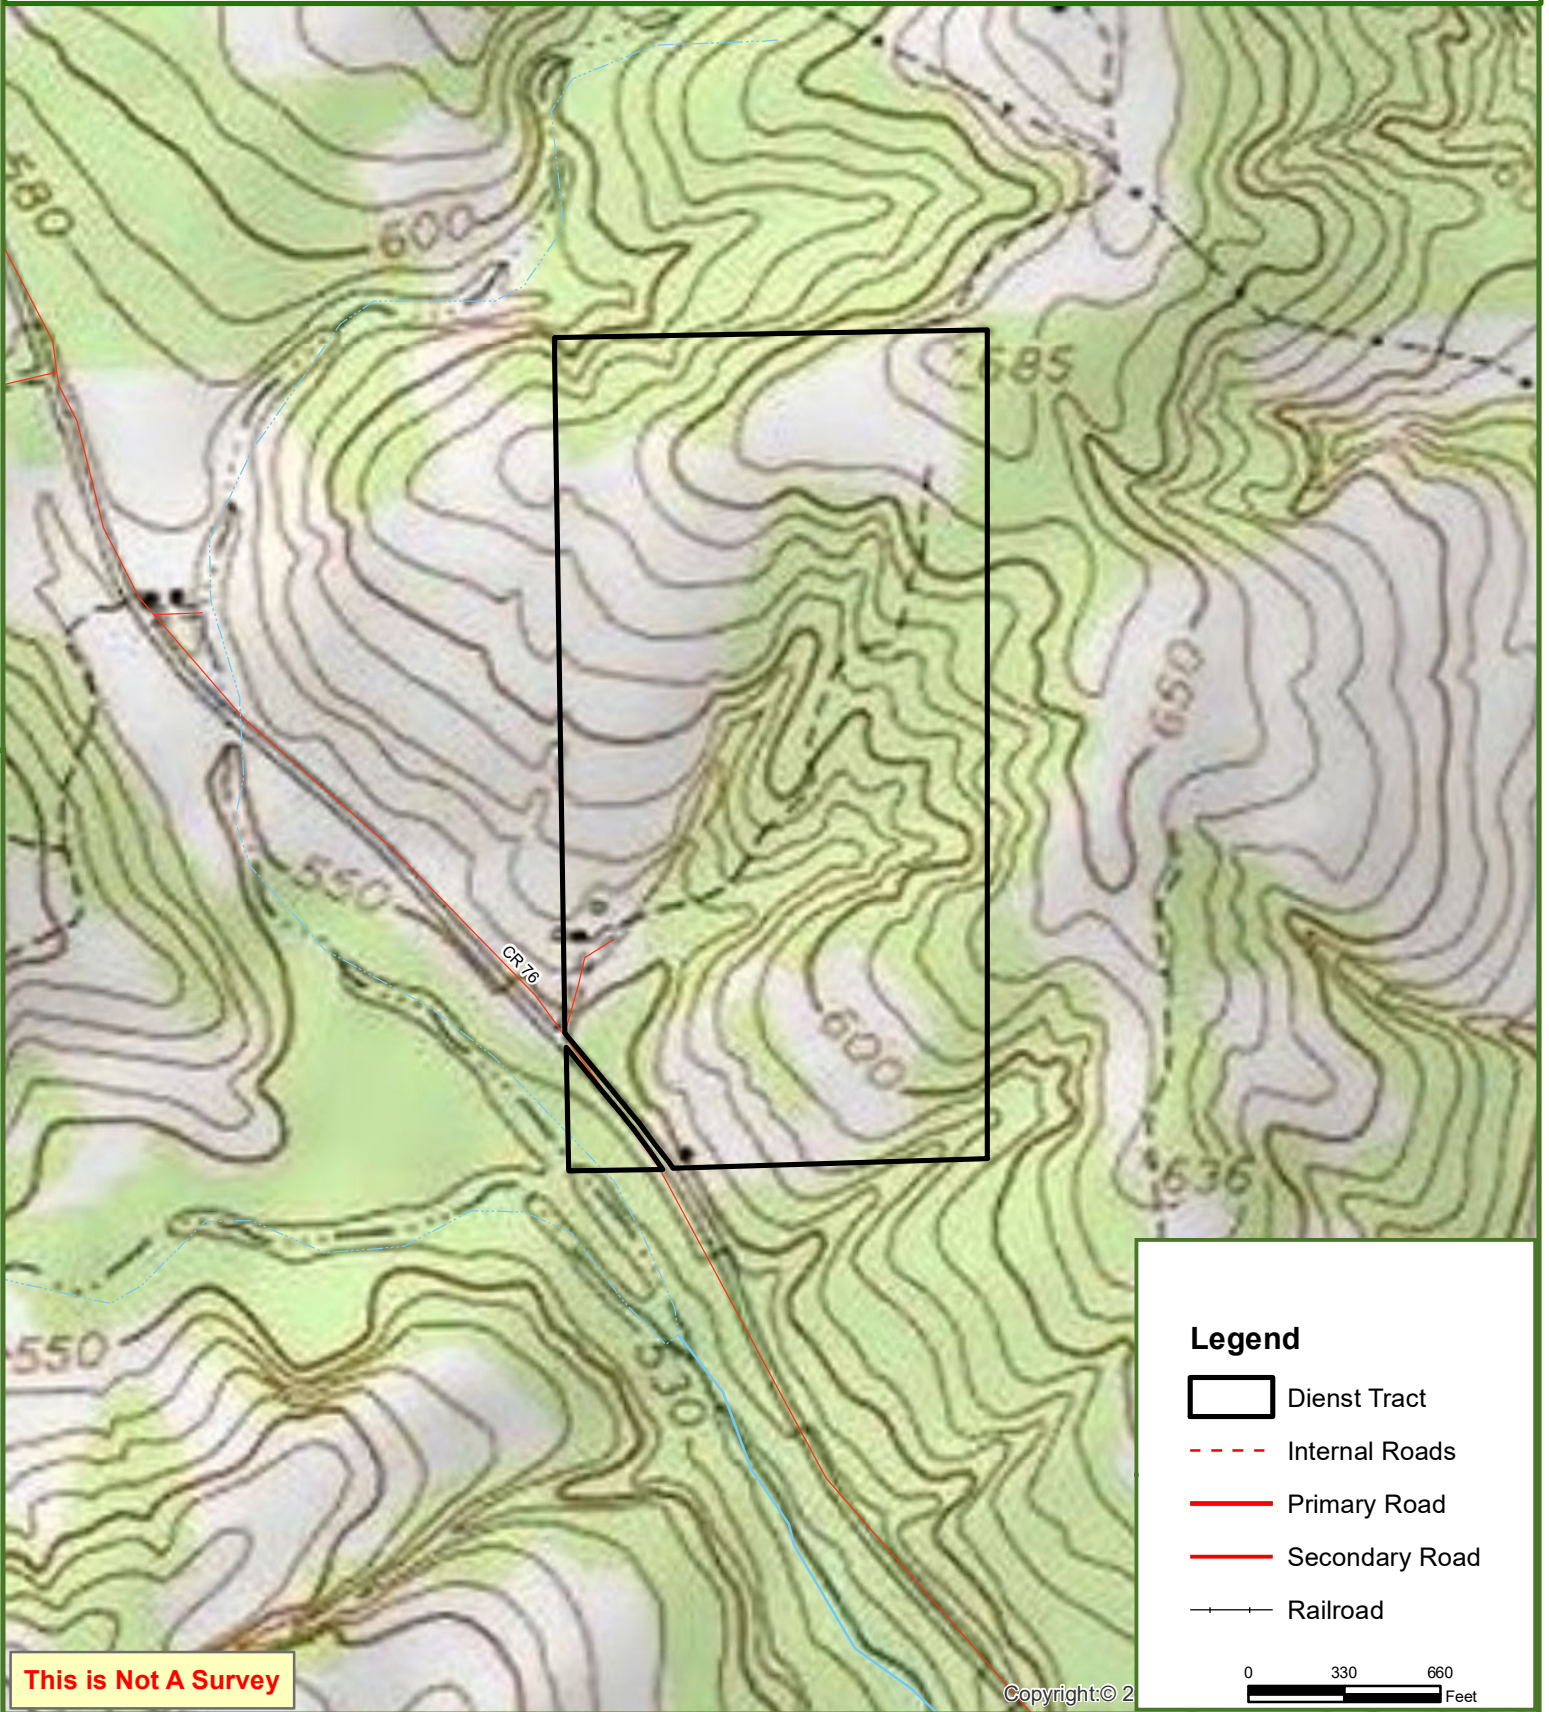

Dienst 101 Tract

Marion County, GA

101.00 ± Acres

This is Not A Survey

Legend

-  Dienst Tract
-  Internal Roads
-  Primary Road
-  Secondary Road
-  Railroad

0 330 660
Feet

Copyright:© 2

This map was produced from information supplied by the seller and the use of aerial photography. The boundary lines portrayed on this map are approximate and could be different than the actual location of the boundaries found in the field.