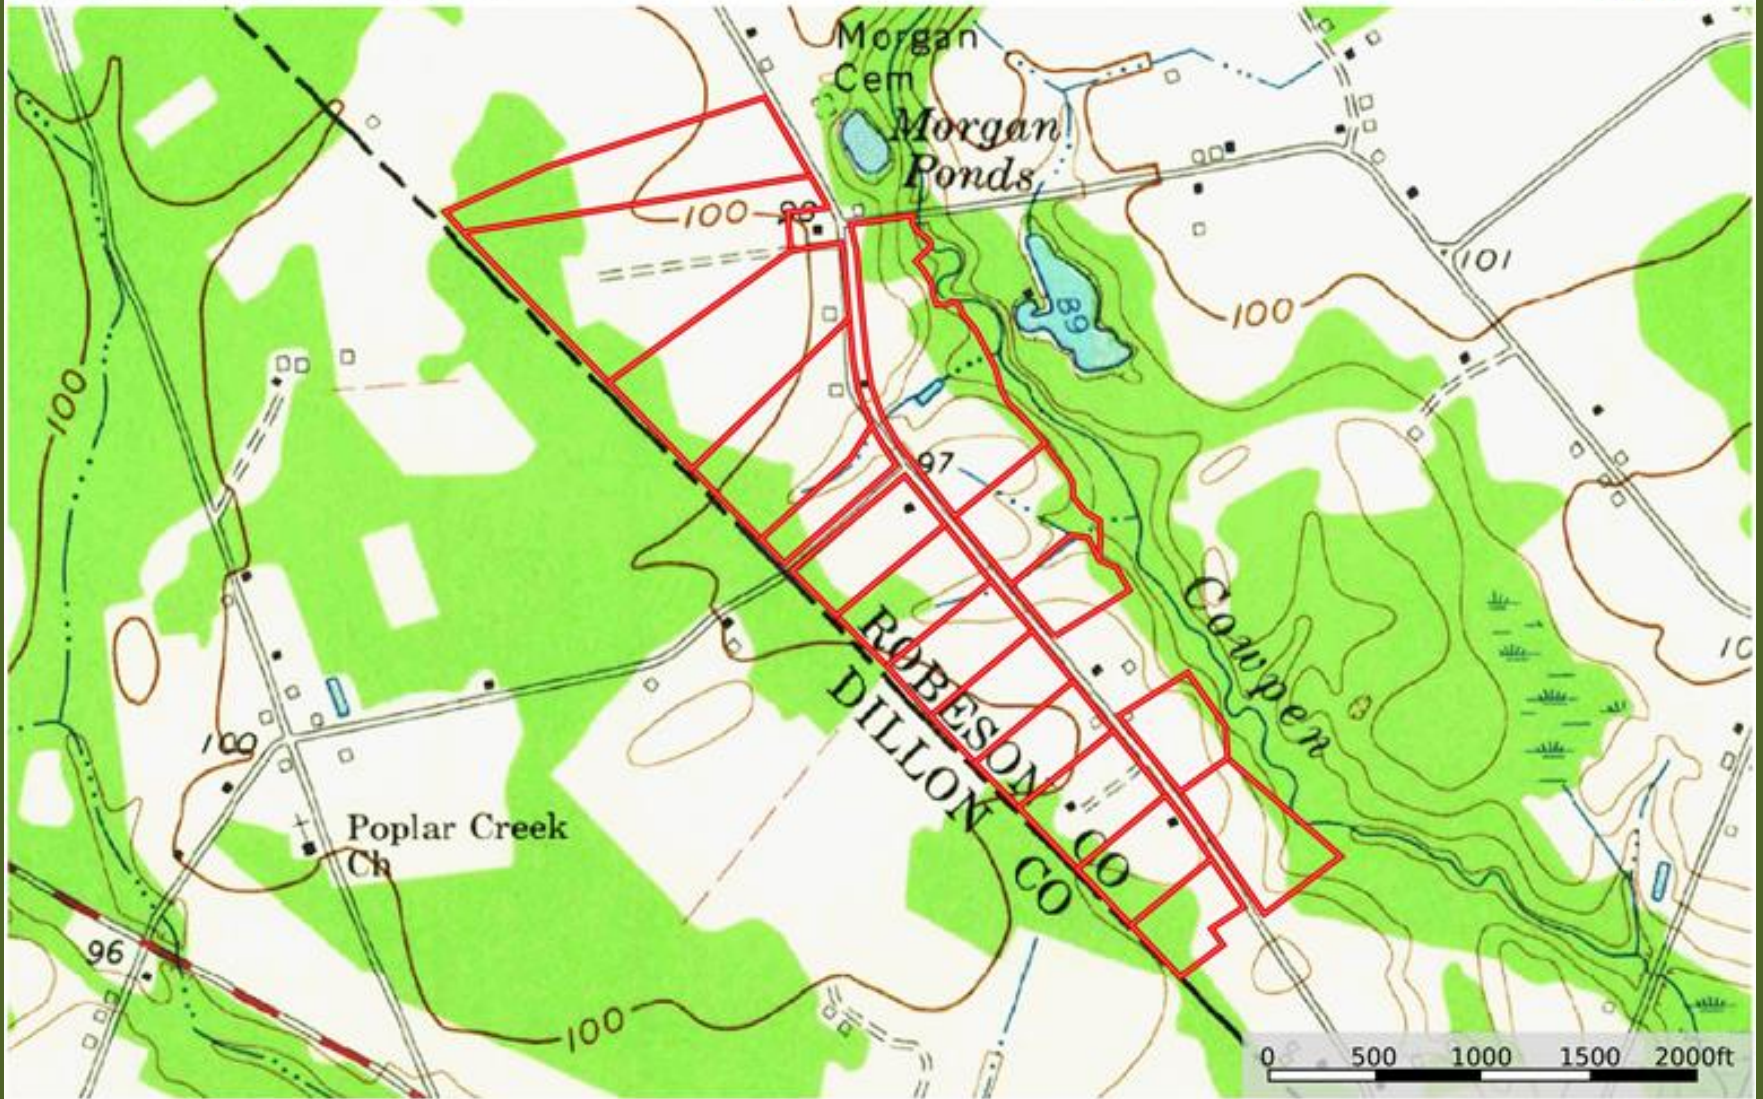

Cowpen Road Estates Topographical Map

Robeson County, North Carolina, AC +/-

Boundary

Marty Lanier
P: (910) 617-4326

www.rockcreeklandcompany.com

604 George II Highway Winnabow NC 28479