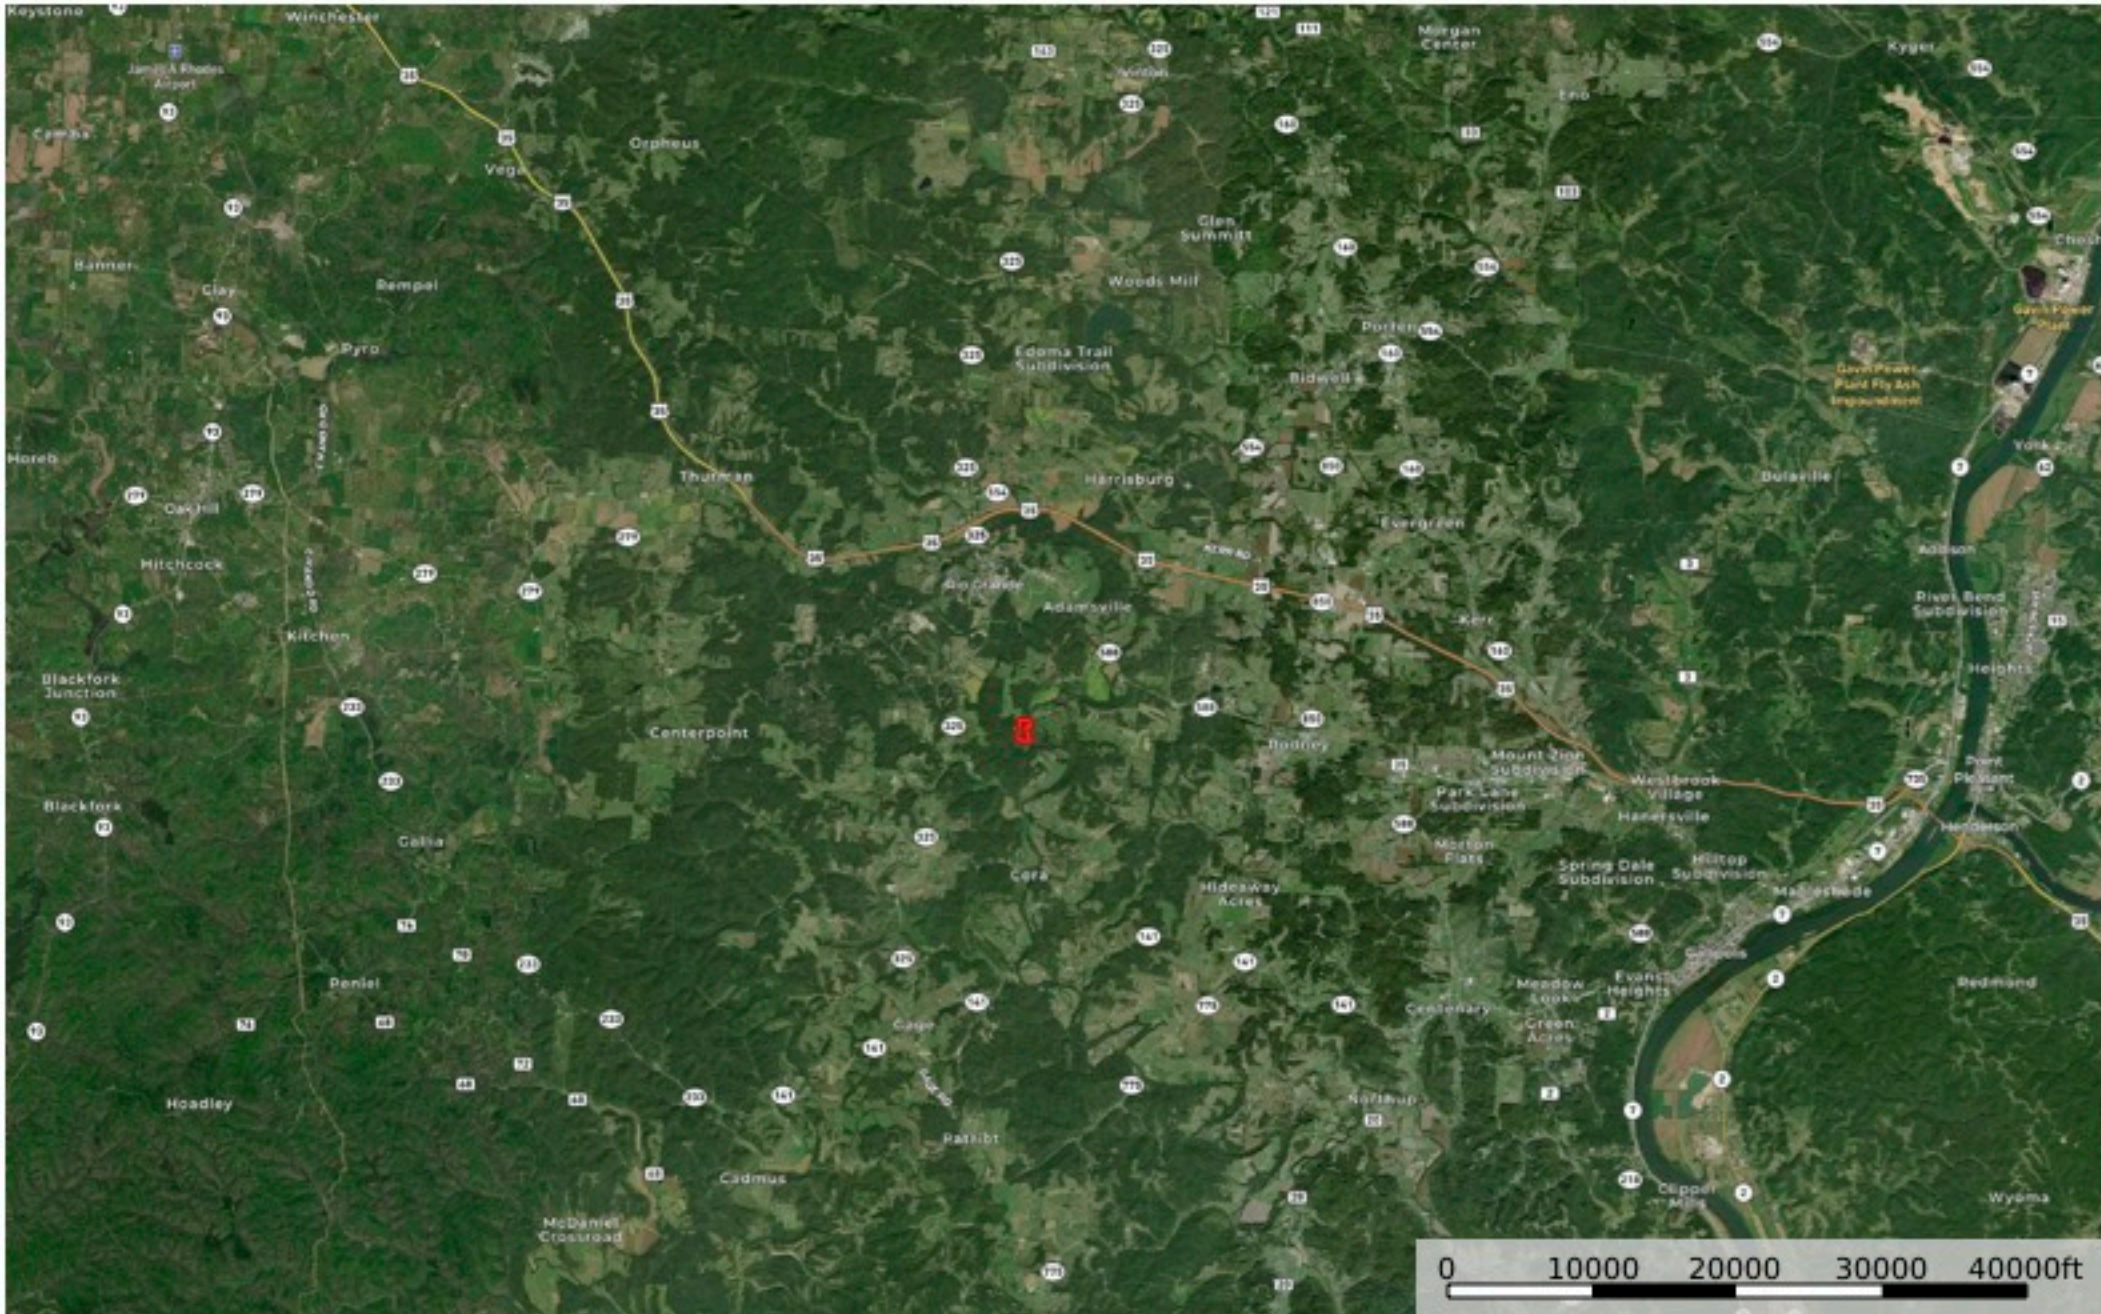

Creekview Dr 21

Gallia County, Ohio, 21.213 AC +/-

 Boundary