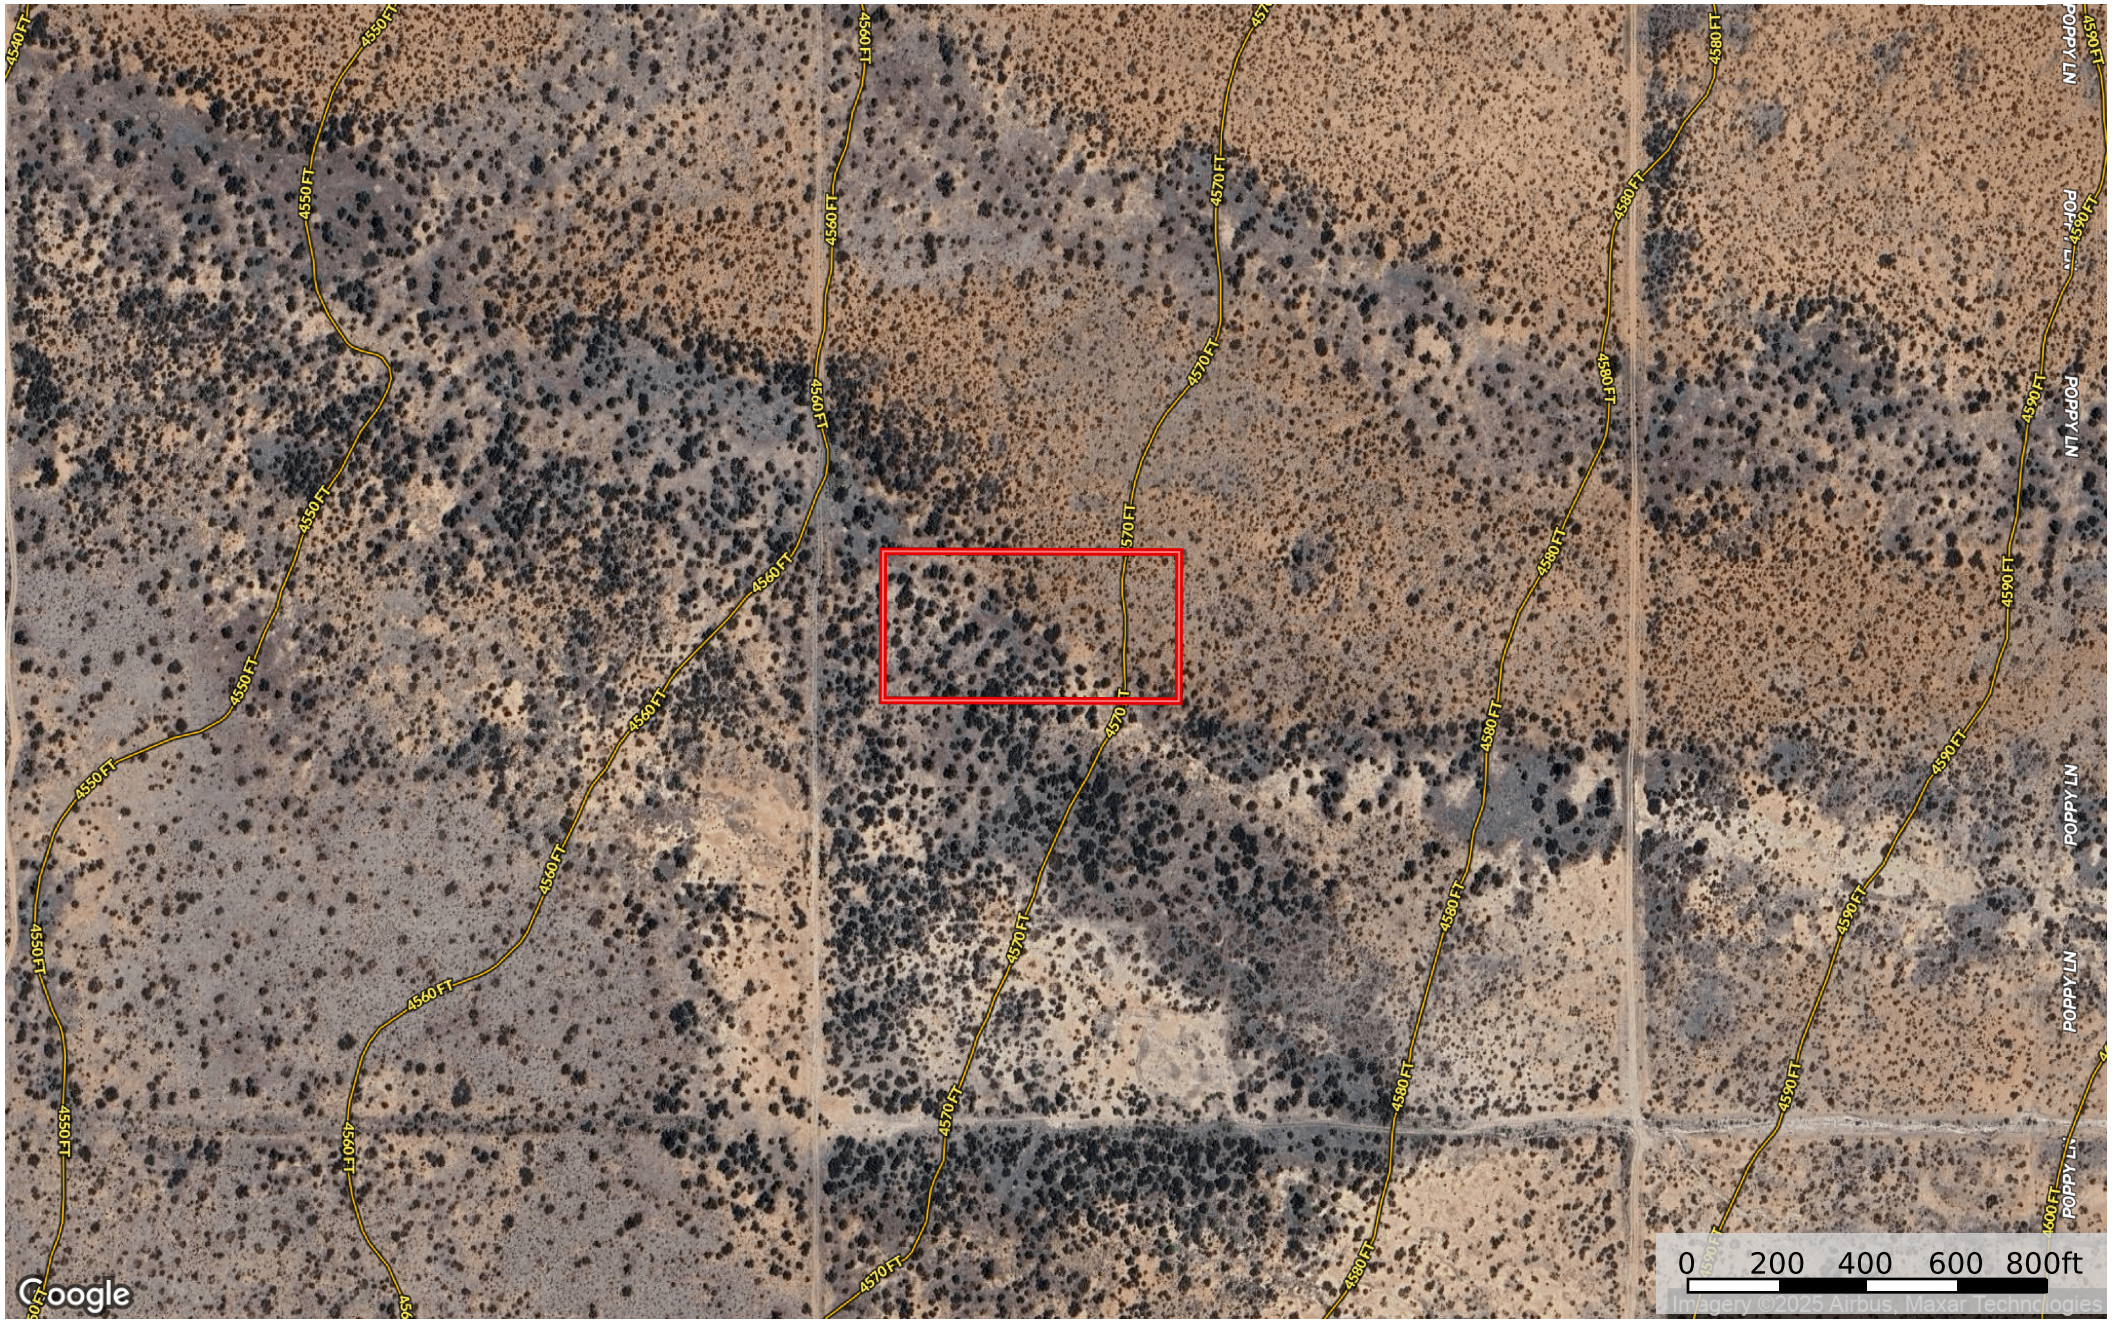

# 5.02 Acres Pearce, Cochise County, AZ 401-53-047

Cochise County, Arizona, 5.02 AC +/-

 Boundary