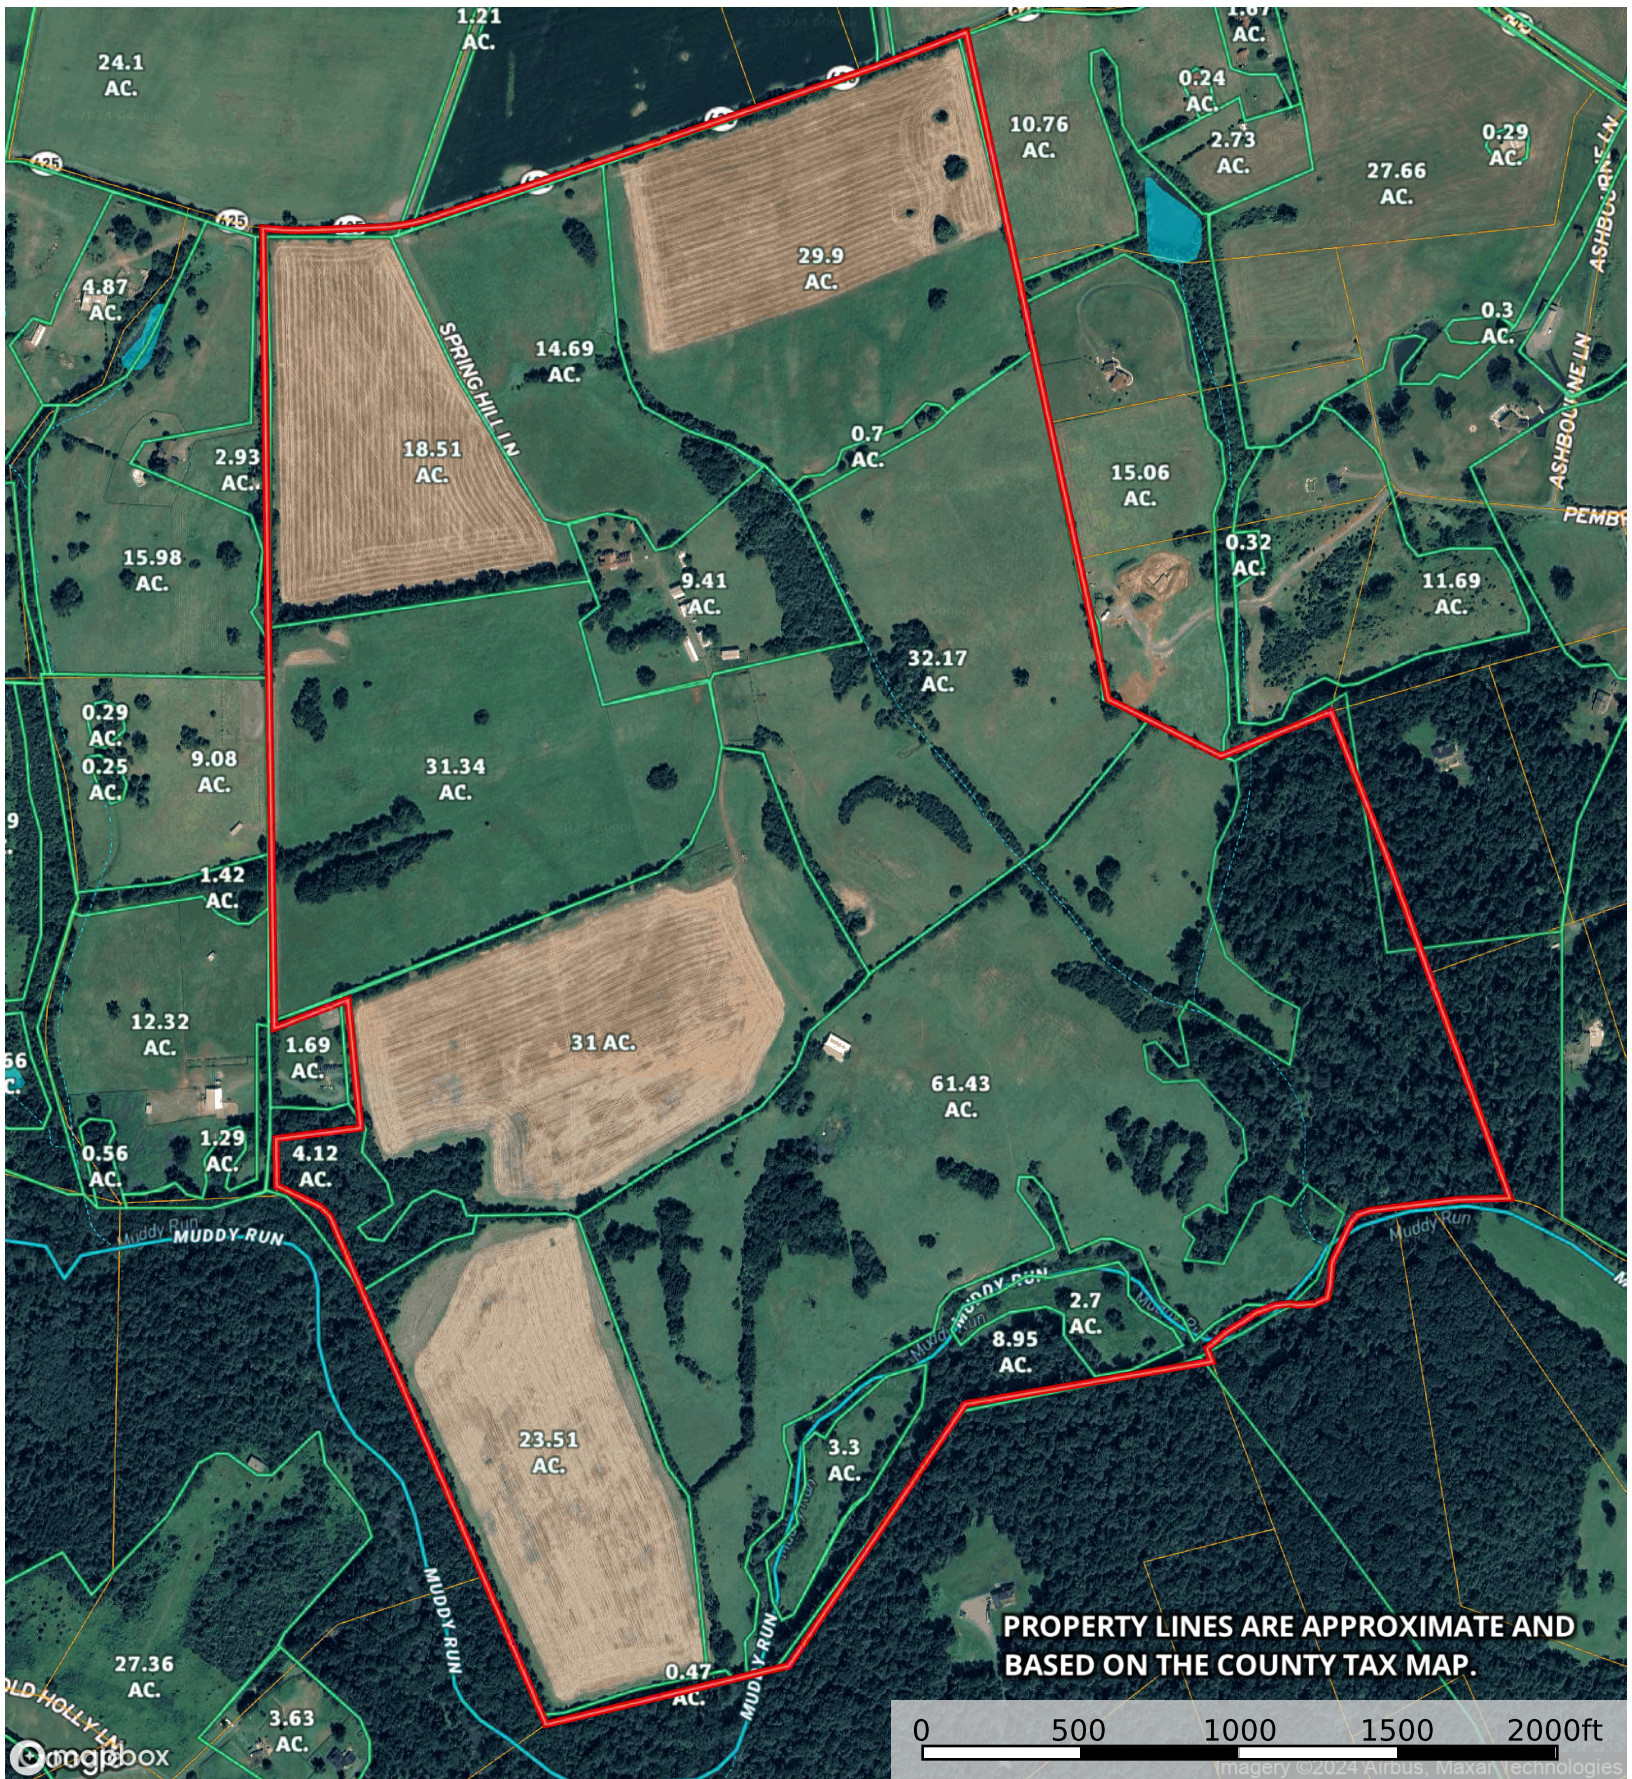

Spring Hill Farm in Rixeyville, VA

Culpeper County, Virginia, 294 AC +/-

PROPERTY LINES ARE APPROXIMATE AND
BASED ON THE COUNTY TAX MAP.

- Boundary
- Stream, Intermittent
- River/Creek
- Water Body