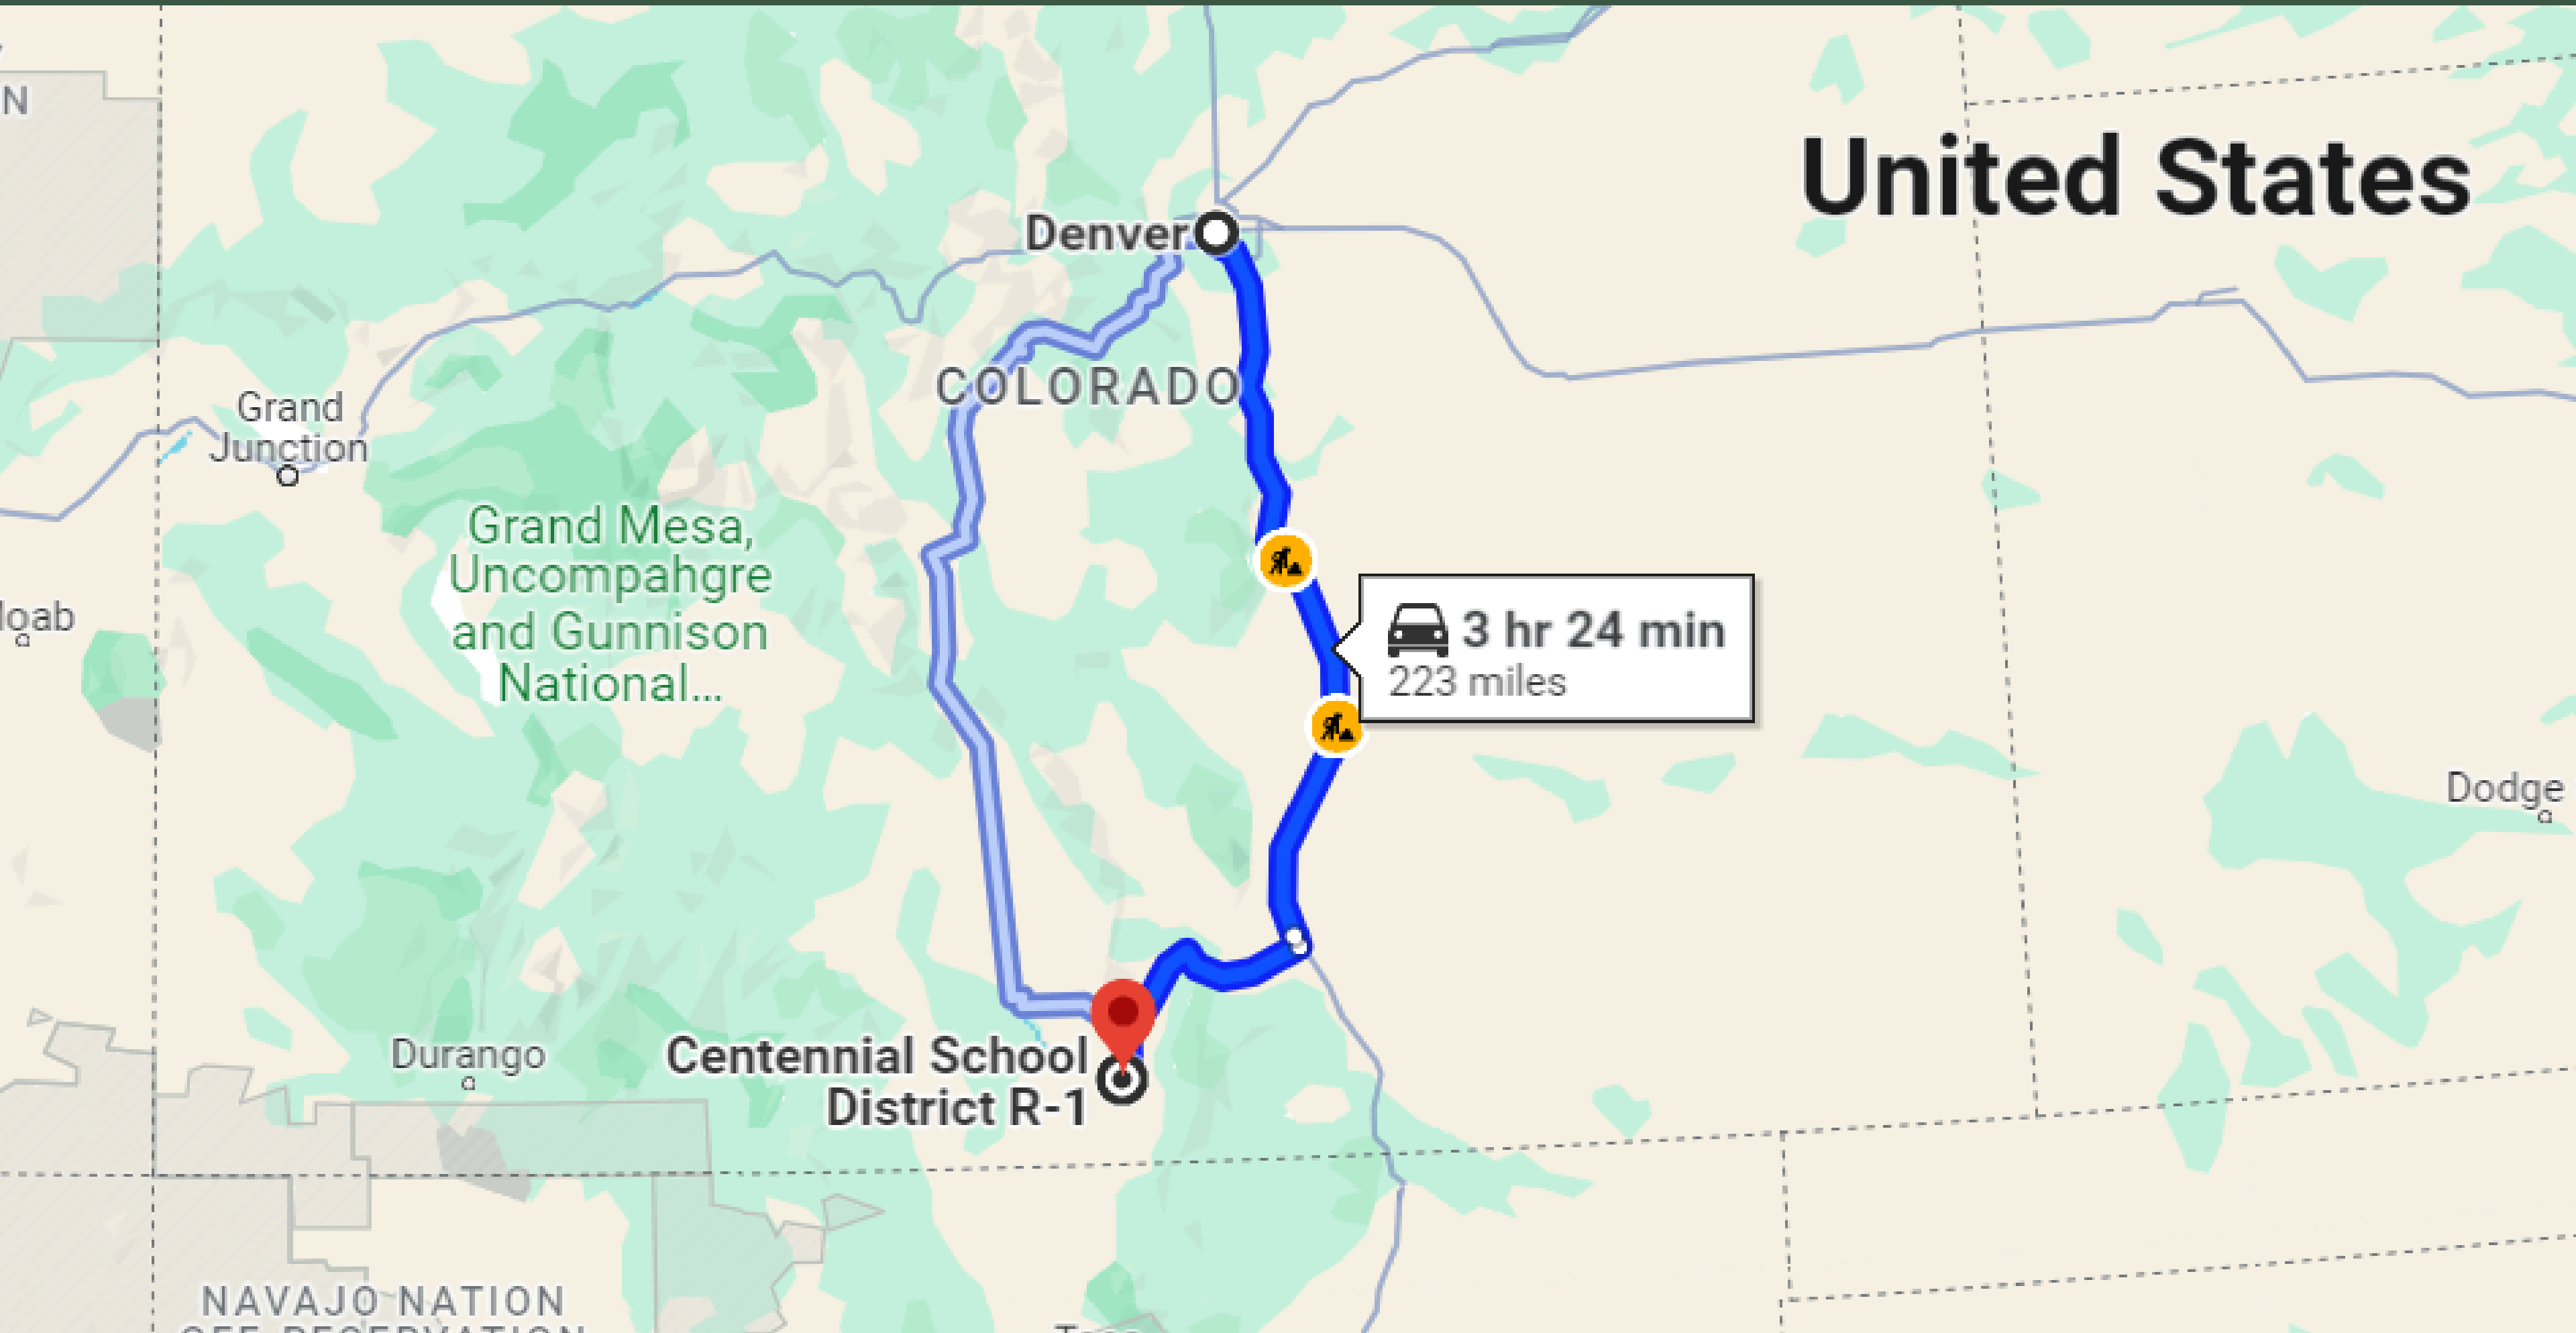

3 HRS & 24 MIN'S DRIVE TO DENVER

9-MINUTE DRIVE TO SAN LUIS TOWN

23-MINUTE DRIVE TO BLANCA TOWN