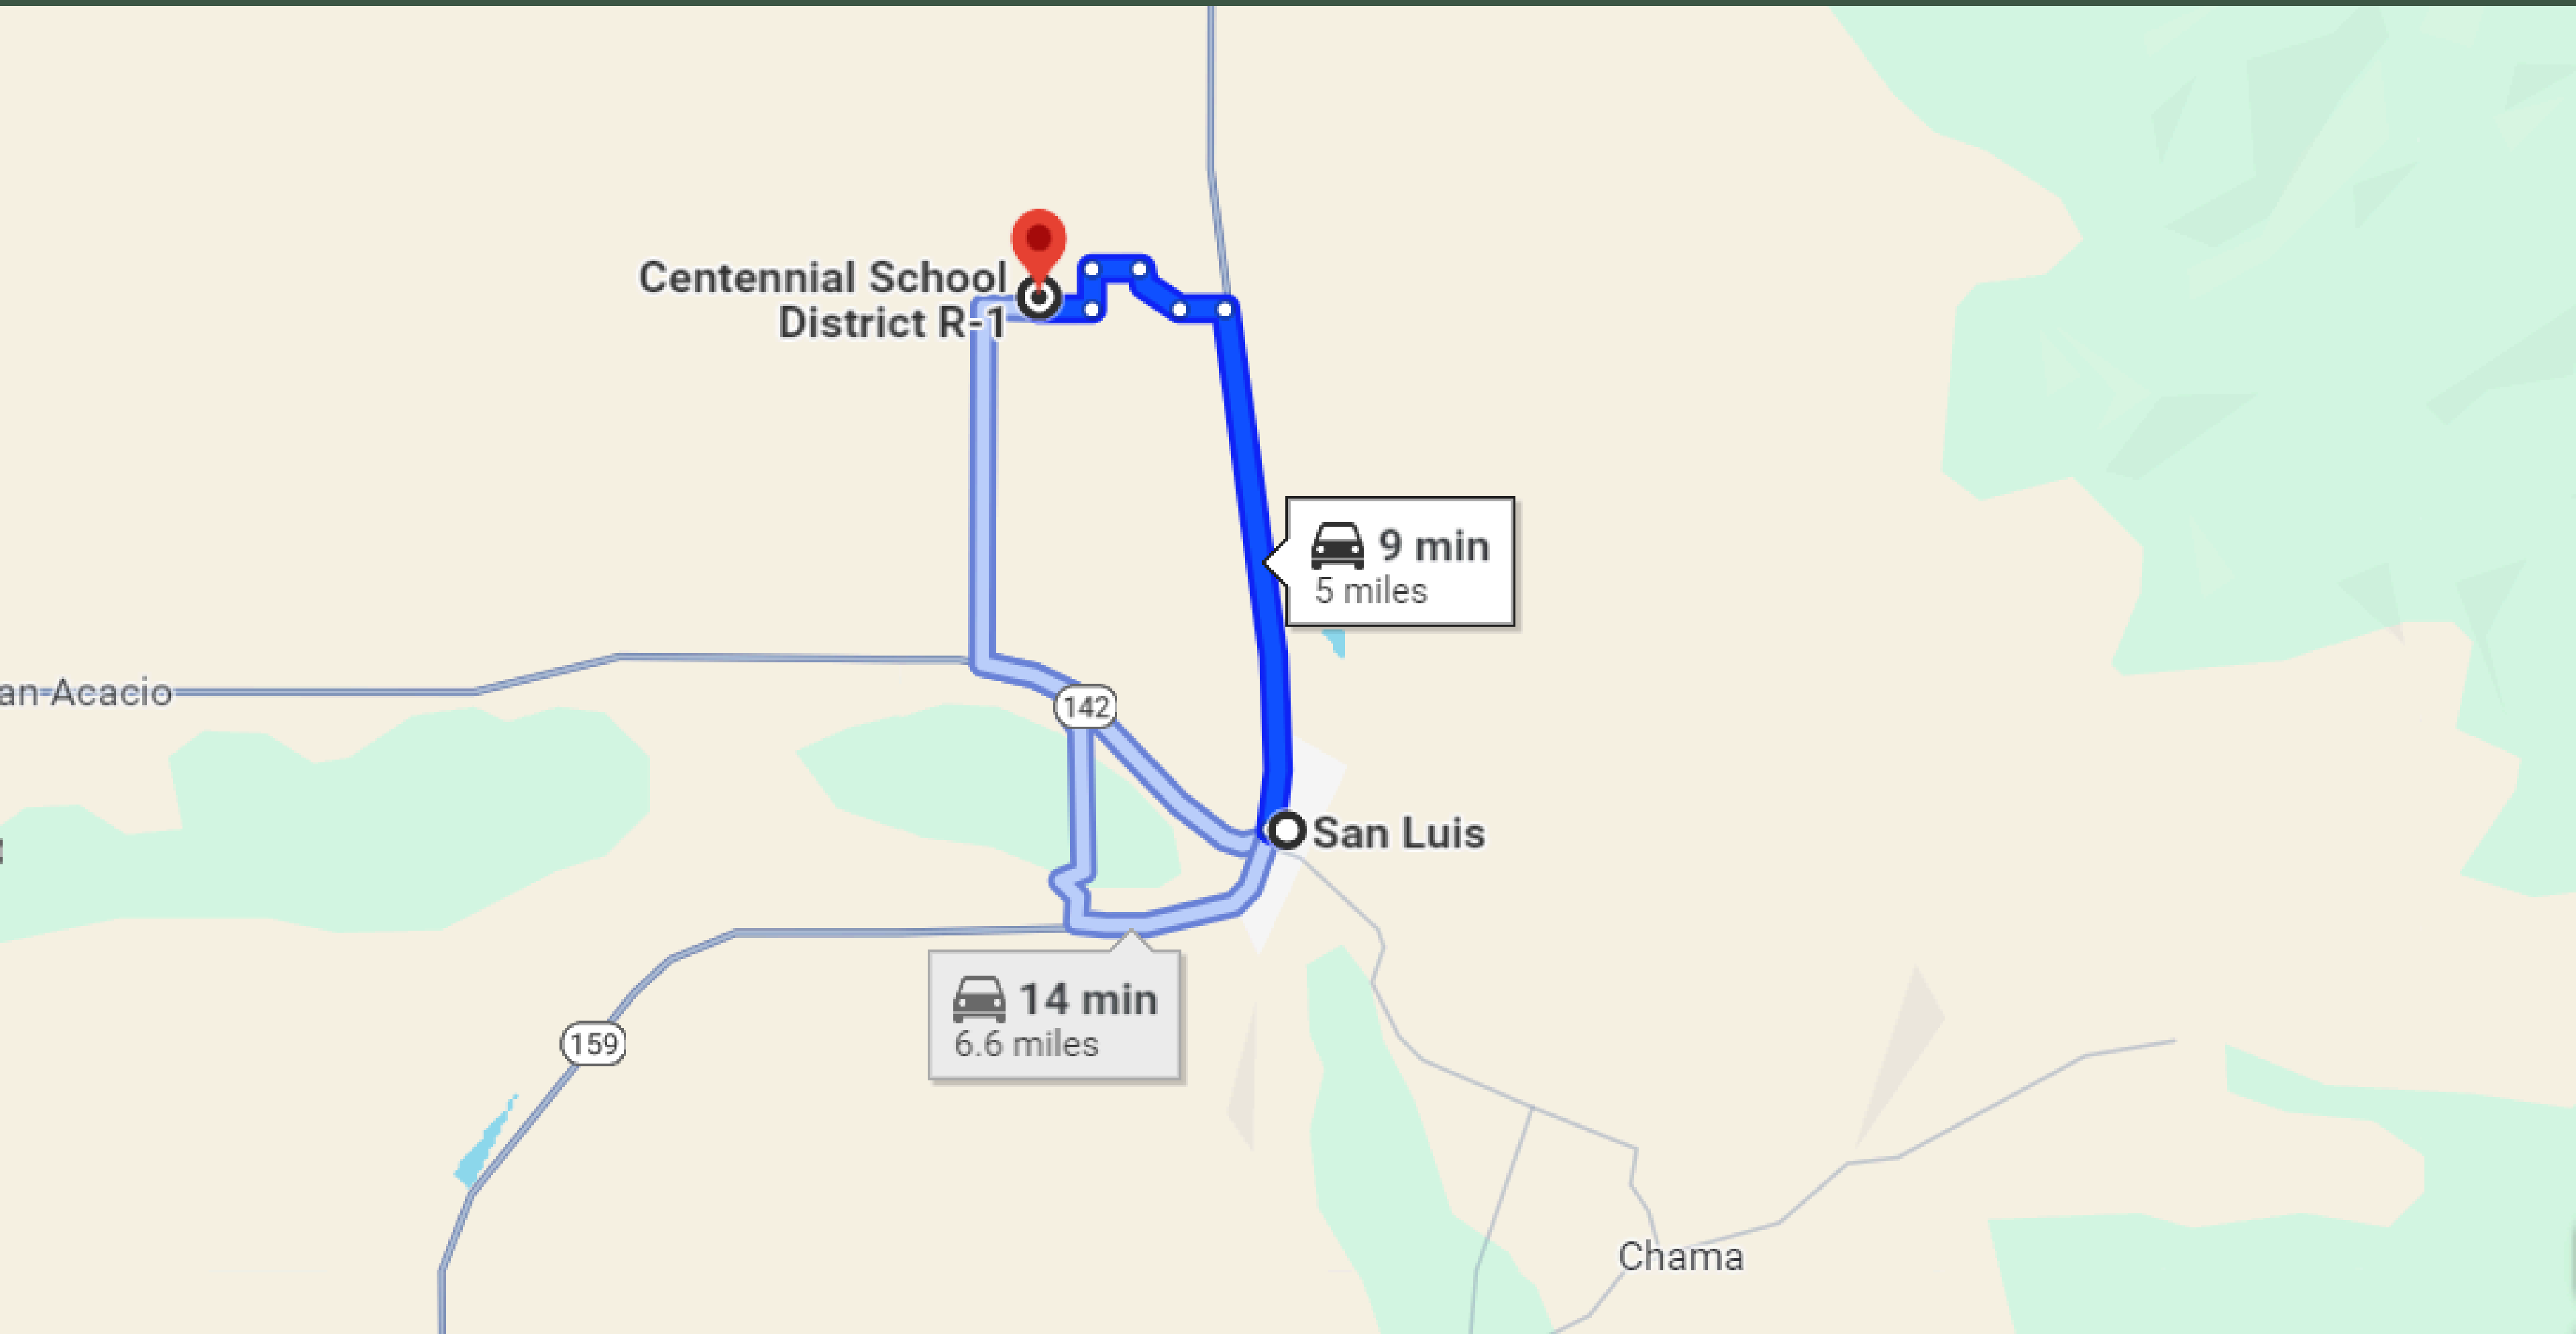

3 HRS & 24 MIN'S DRIVE TO DENVER

9-MINUTE DRIVE TO SAN LUIS TOWN

23-MINUTE DRIVE TO BLANCA TOWN