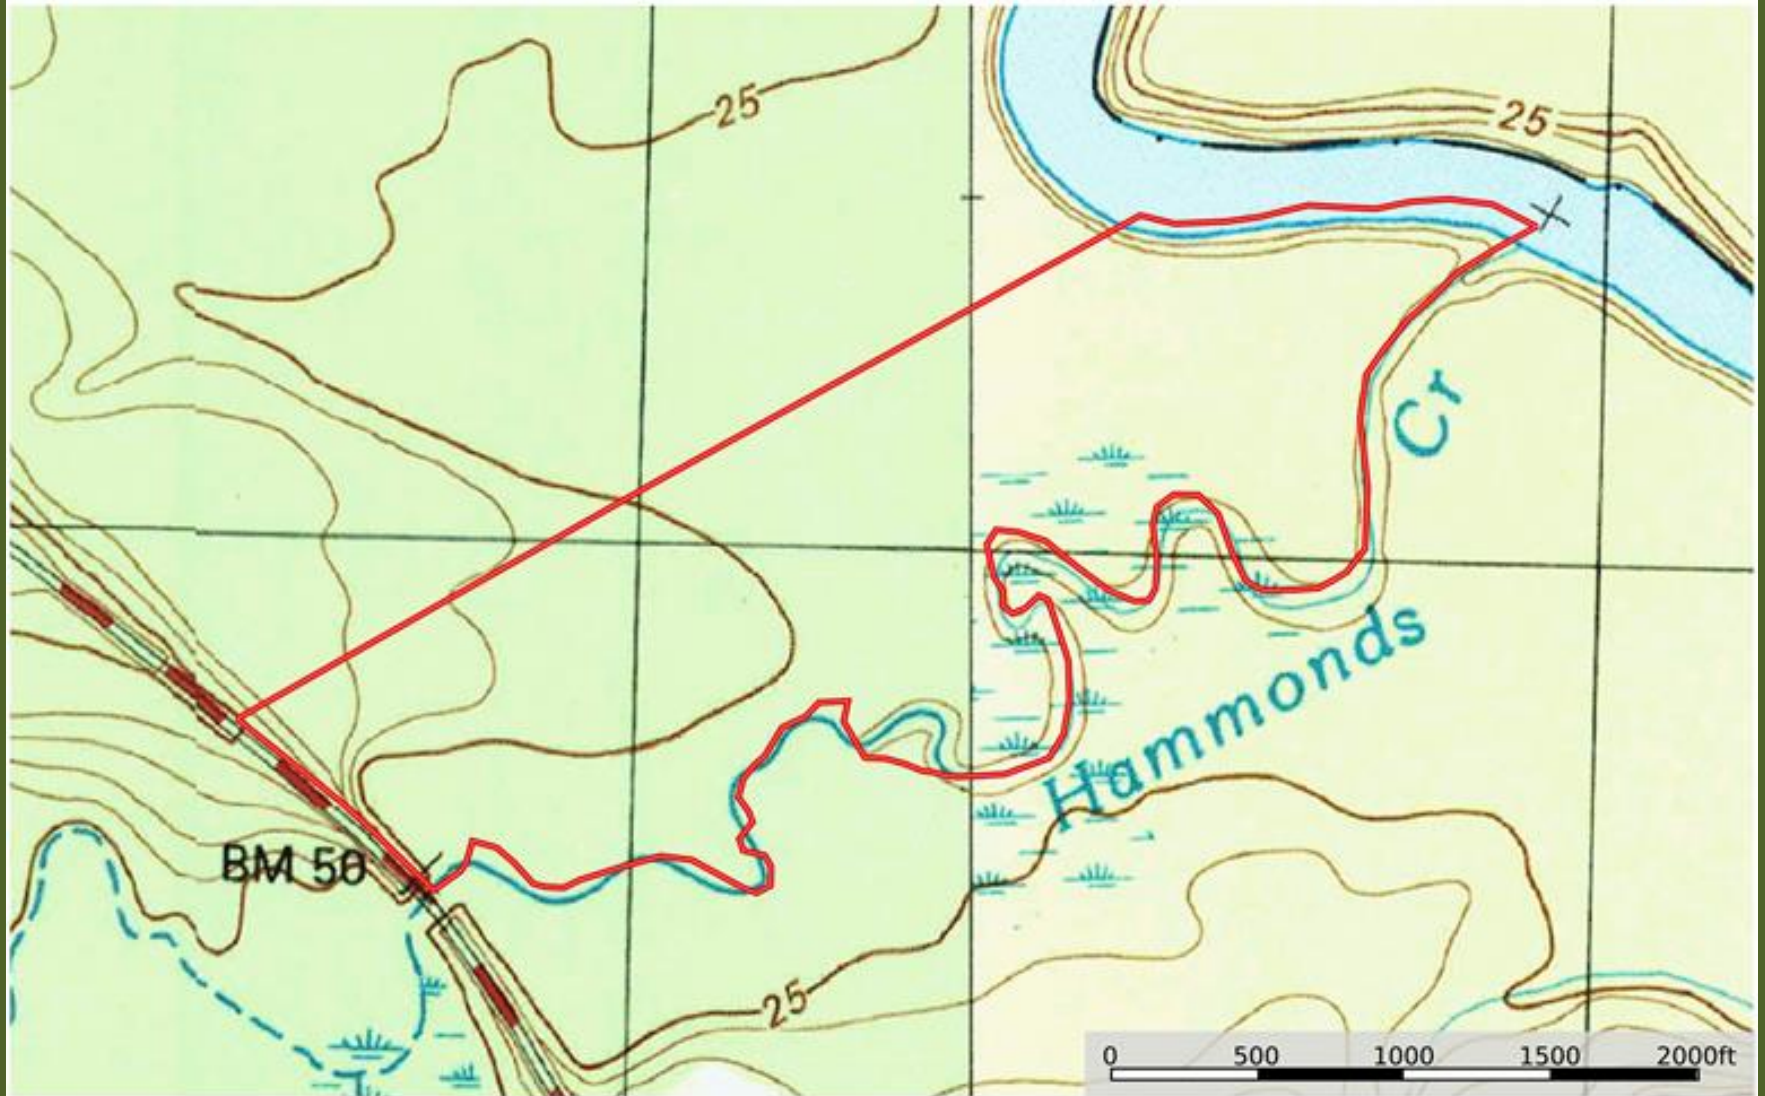

Cape Fear River Hunting Land and Cabin Topographical

Bladen County, North Carolina, 105 AC +/-

Boundary

Marty Lanier
P: (910) 617-4326

www.rockcreeklandcompany.com

604 George II Highway Winnabow NC 28479