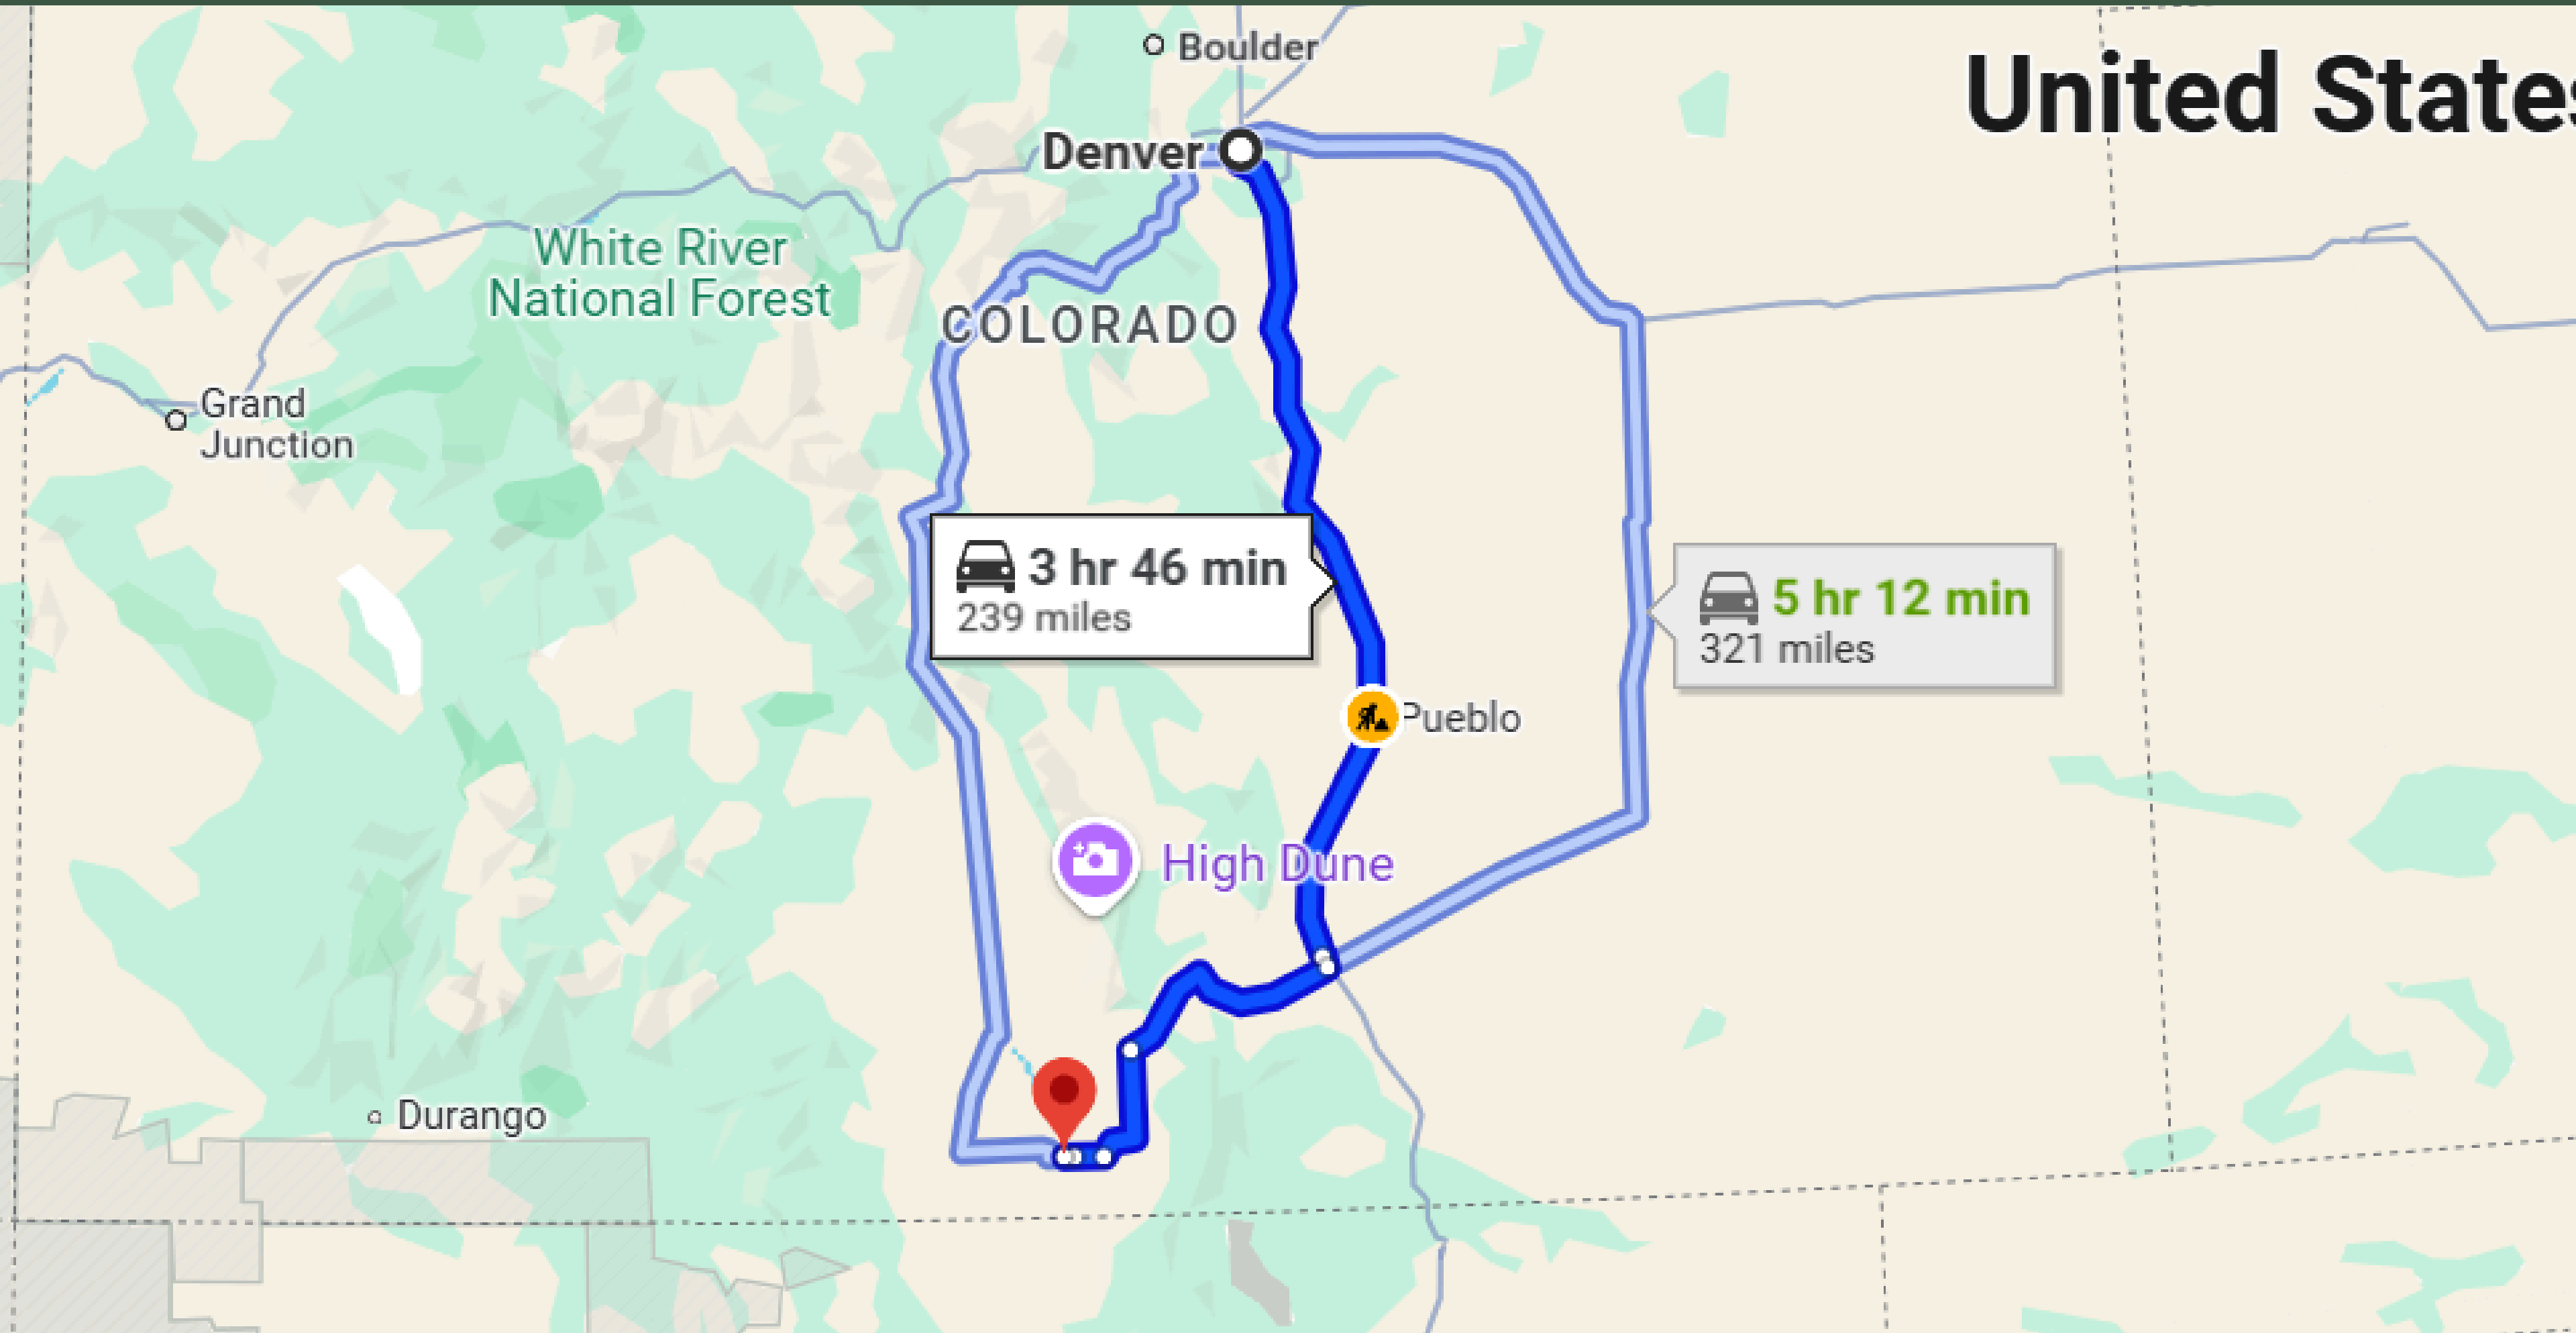

3 HRS & 46 MIN'S DRIVE TO DENVER

20-MINUTE DRIVE TO SAN LUIS TOWN

36-MINUTE DRIVE TO BLANCA TOWN