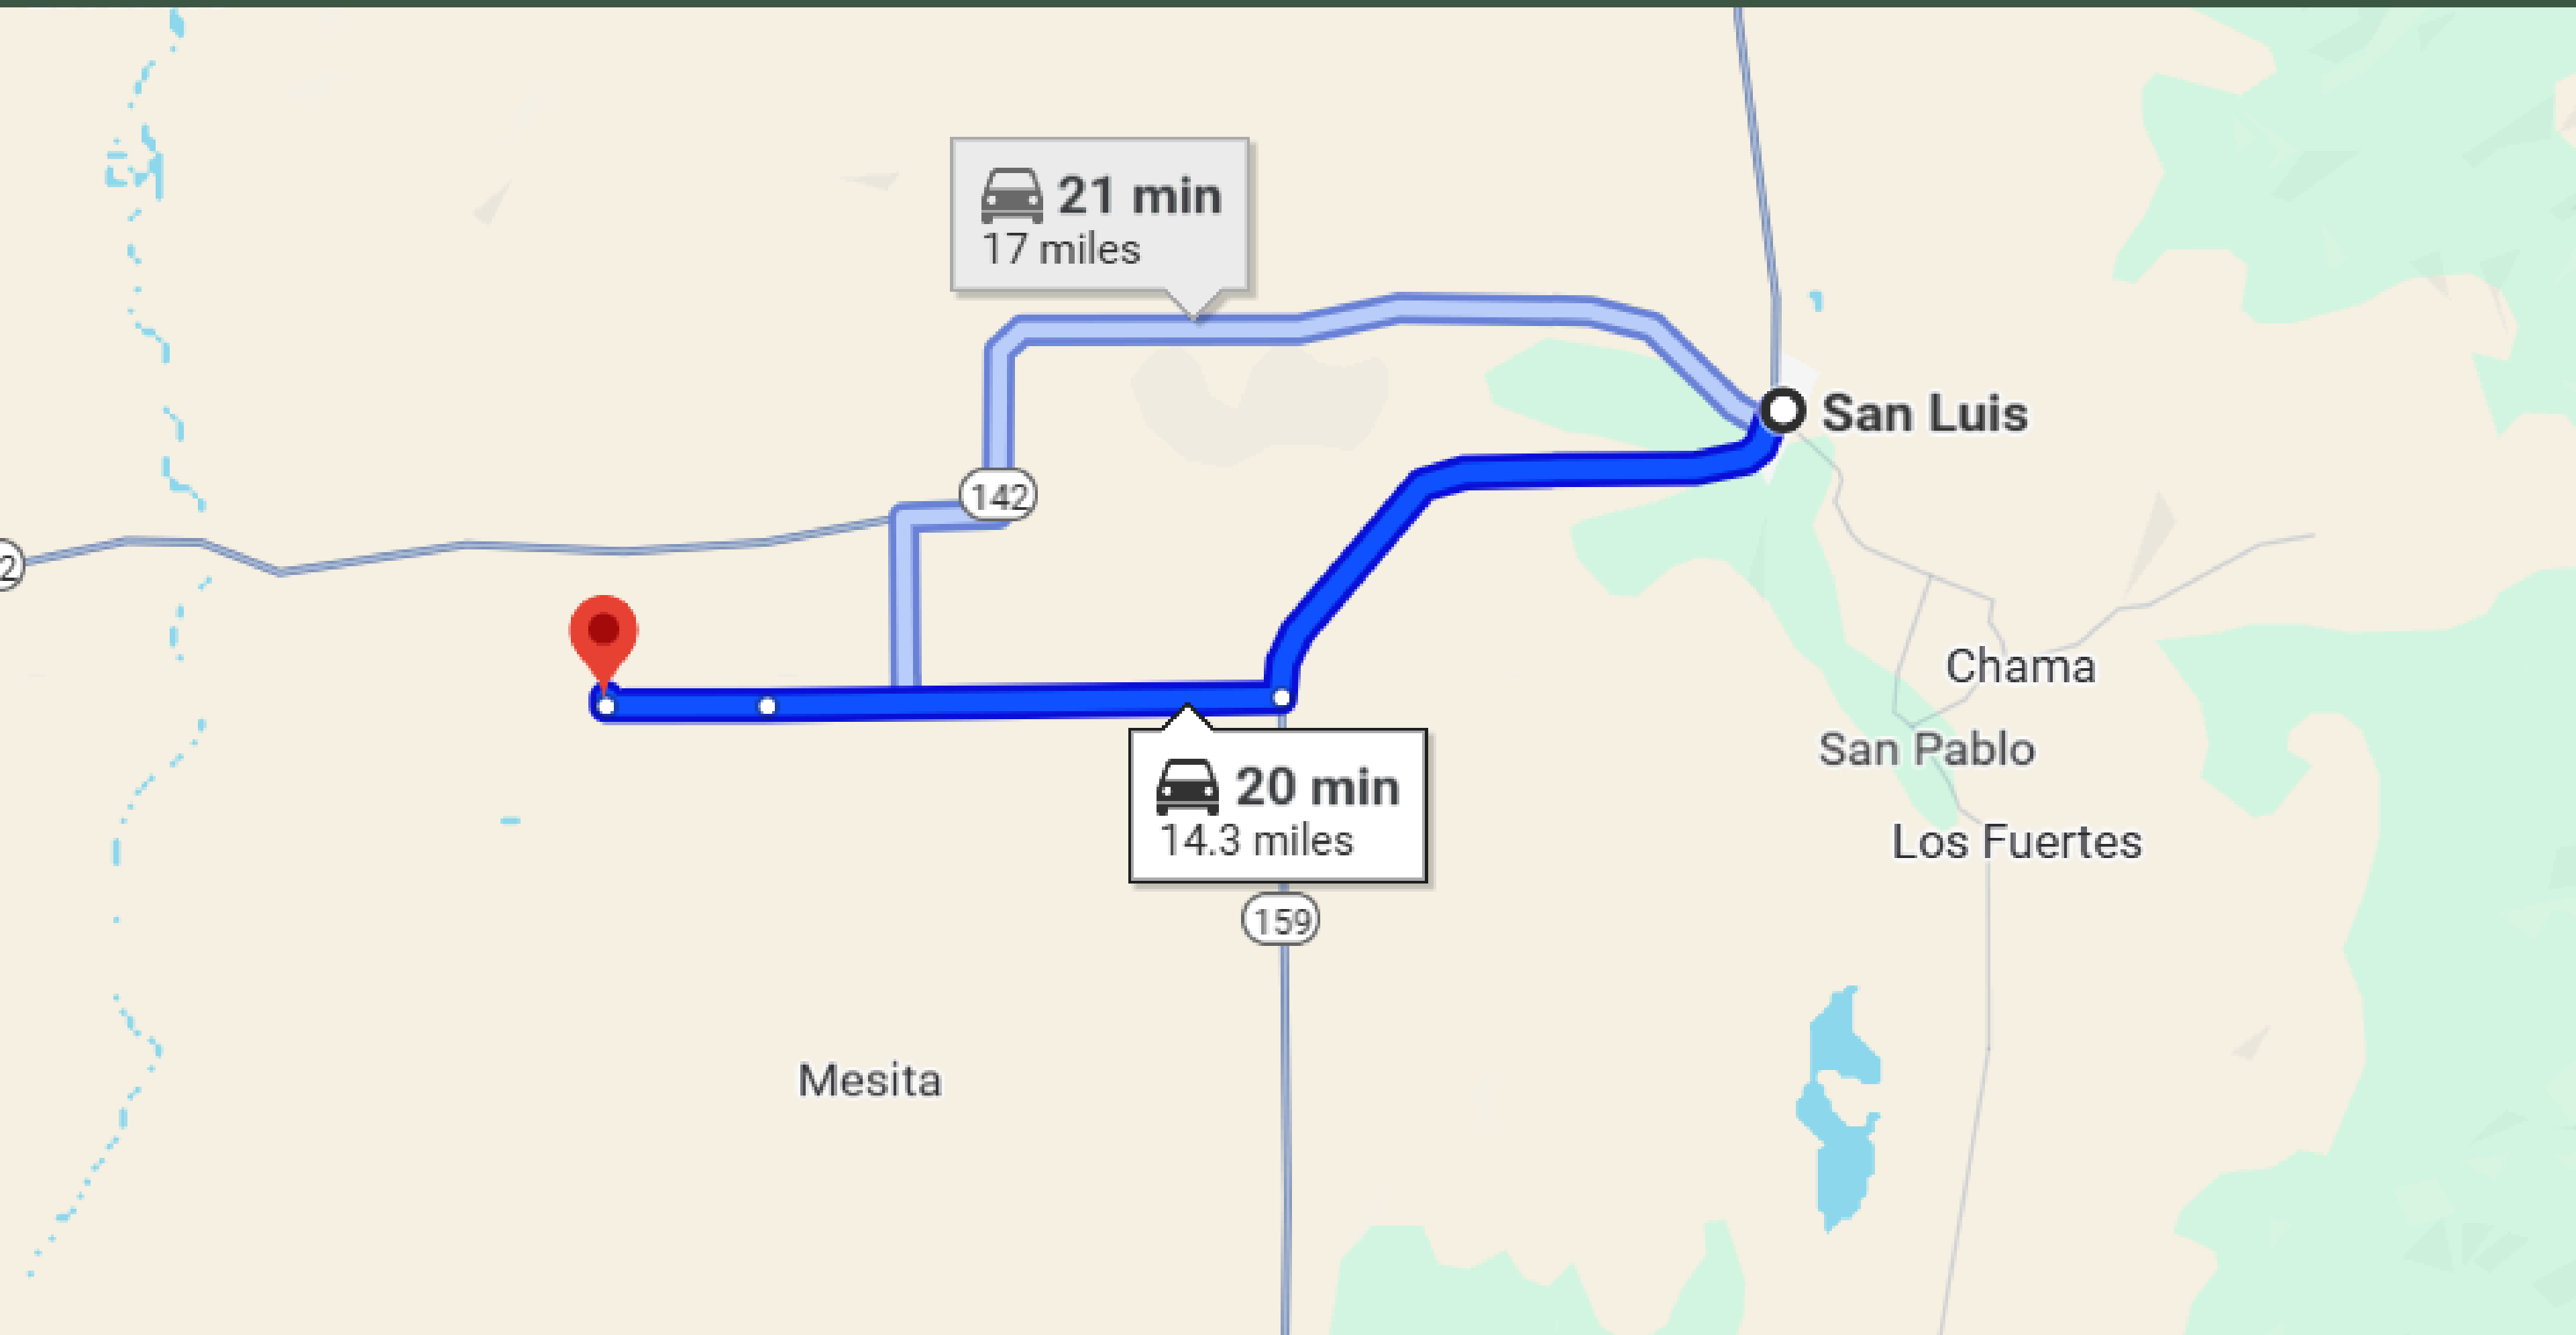

3 HRS & 46 MIN'S DRIVE TO DENVER

20-MINUTE DRIVE TO SAN LUIS TOWN

36-MINUTE DRIVE TO BLANCA TOWN