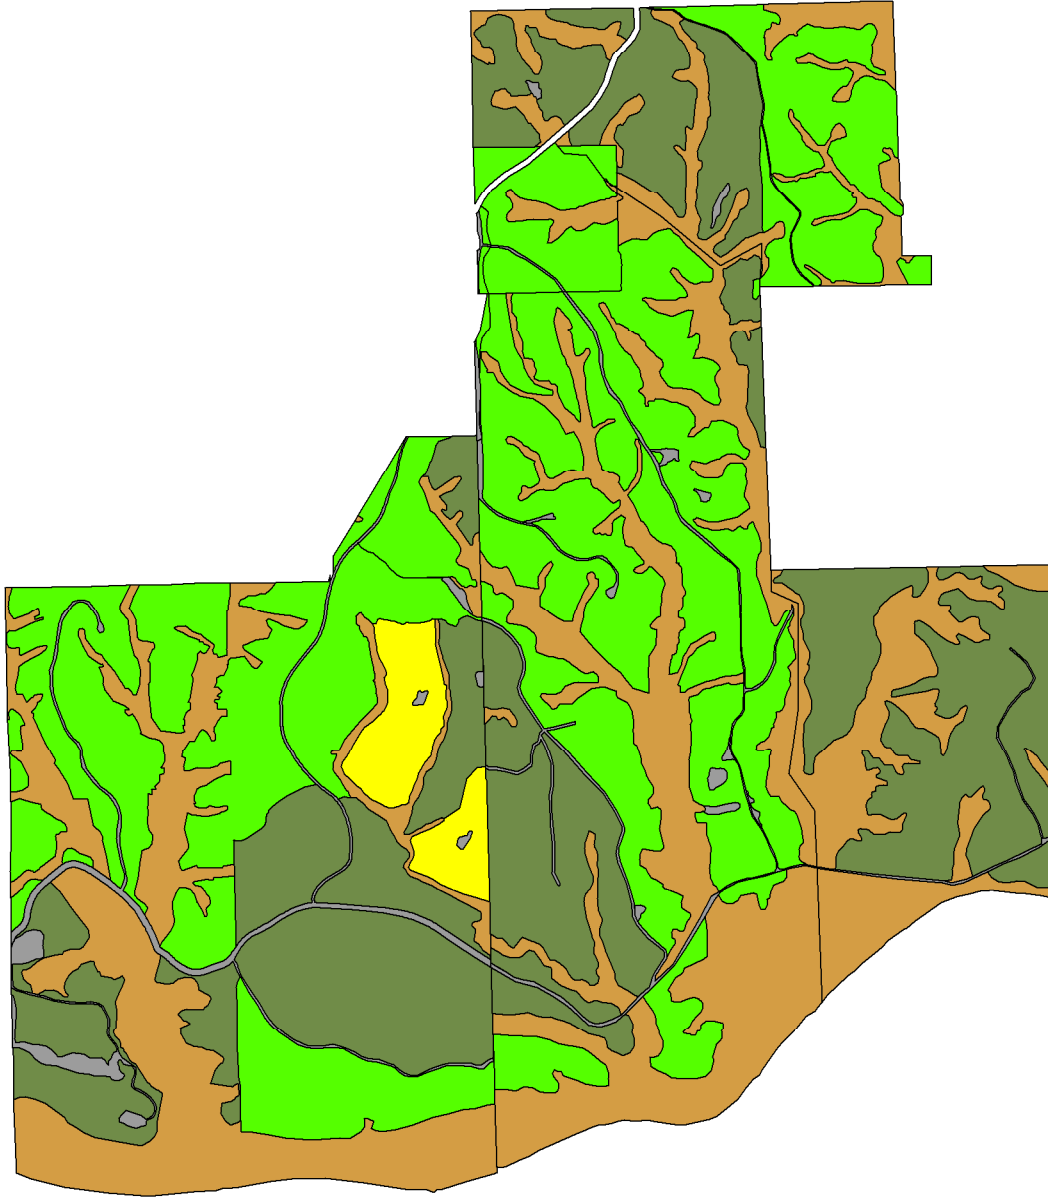

# Flint Forest

## Crawford County, GA

1,872.00 ± Acres

-  Pine Plantation - Merch (532.37 +/- Acres)
-  Pine Plantation - Premerch (679.17 +/- Acres)
-  Natural Mixed Hardwood - Merch (568.95 +/- Acres)
-  Cutover (43.08 +/- Acres)
-  Non Timbered (49.08 +/- Acres)

**This is Not A Survey**

This map was produced from information supplied by the seller and the use of aerial photography. The boundary lines portrayed on this map are approximate and could be different than the actual location of the boundaries found in the field.