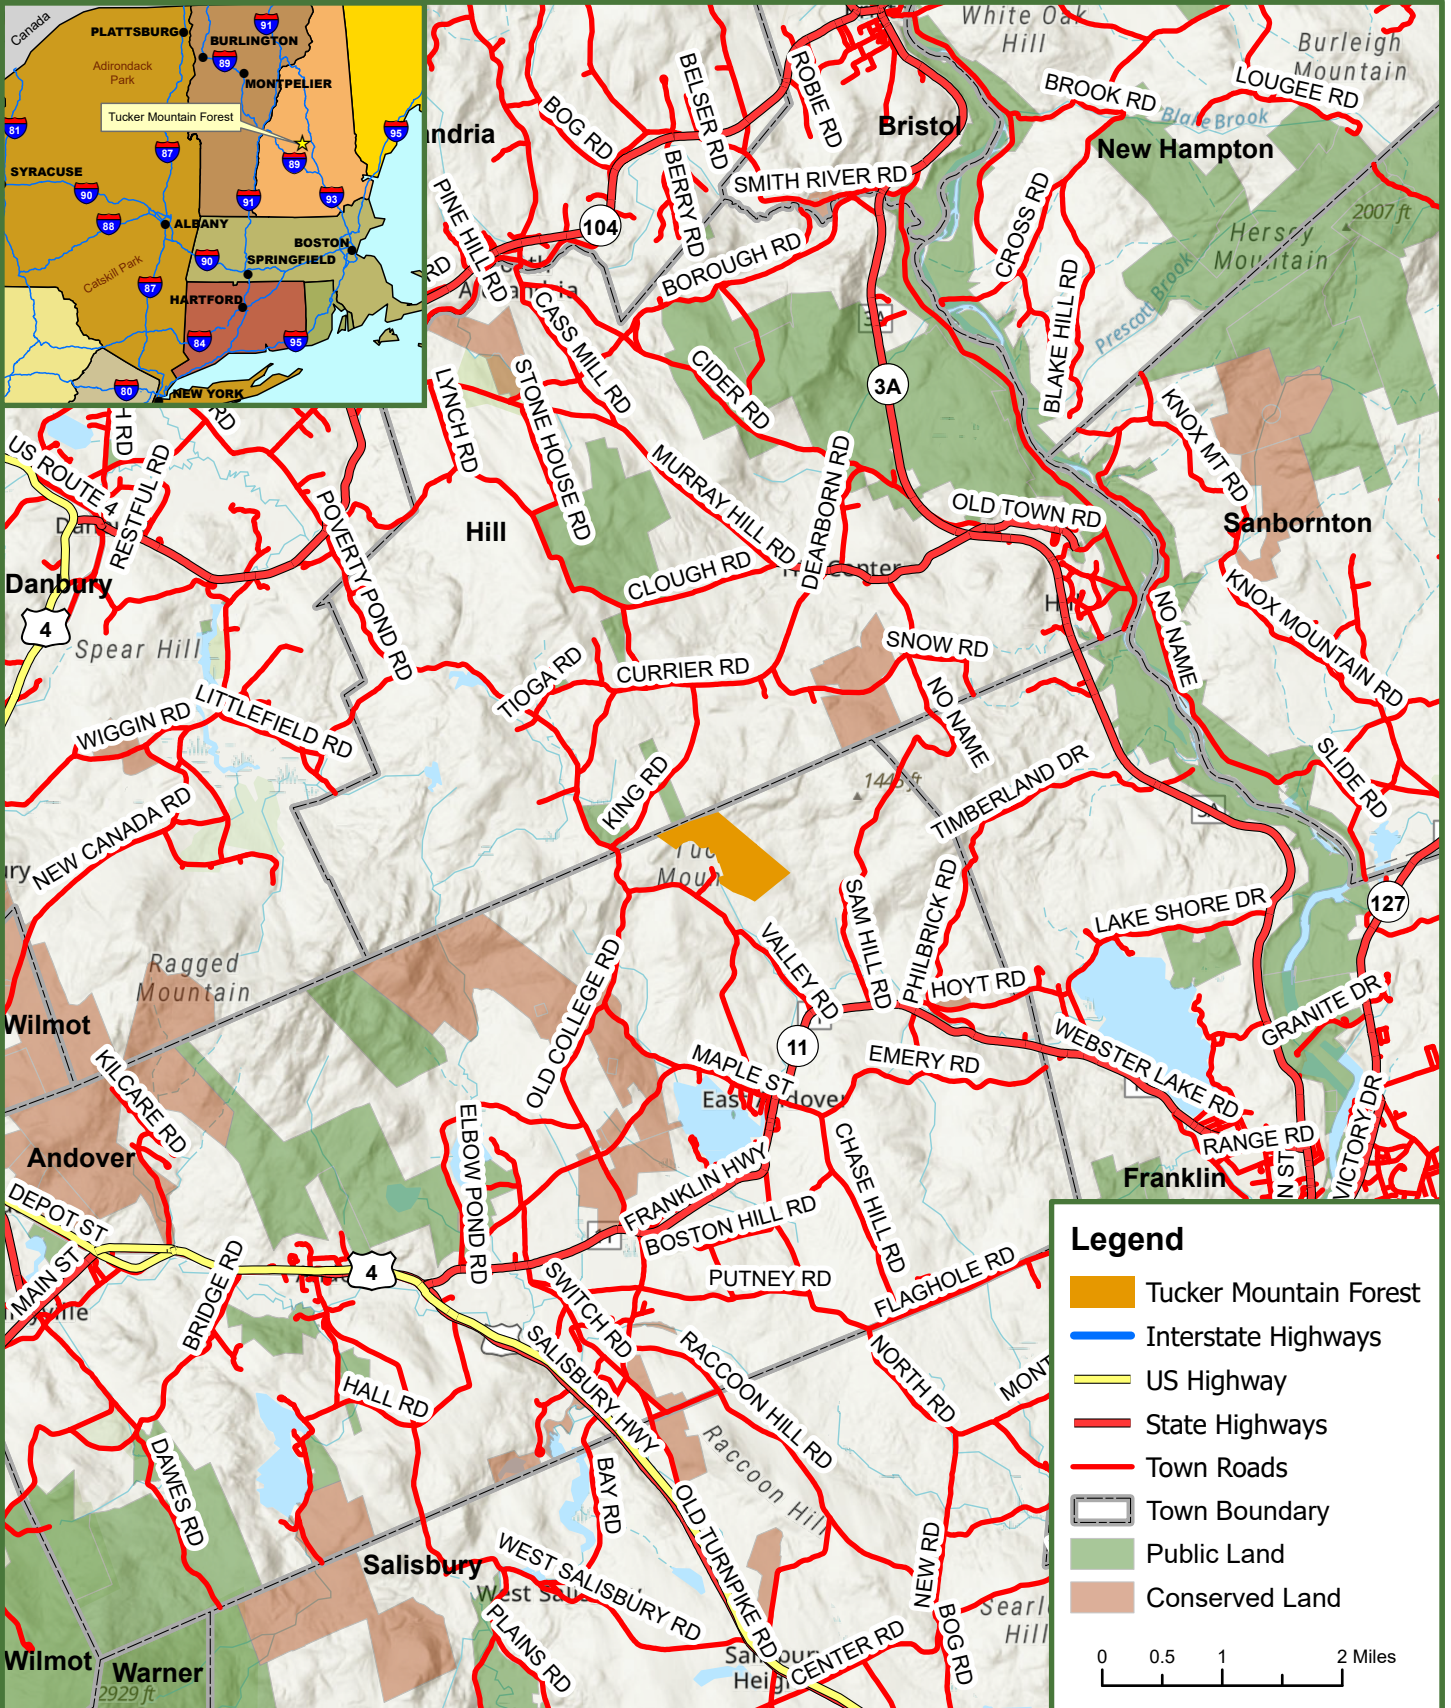

# Locus Map Tucker Mountain Forest 203 Tax Acres Andover, Merrimack County, New Hampshire

**Fountains  
Land**  
AN F&W COMPANY

### Legend

- Tucker Mountain Forest
- Interstate Highways
- US Highway
- State Highways
- Town Roads
- Town Boundary
- Public Land
- Conserved Land