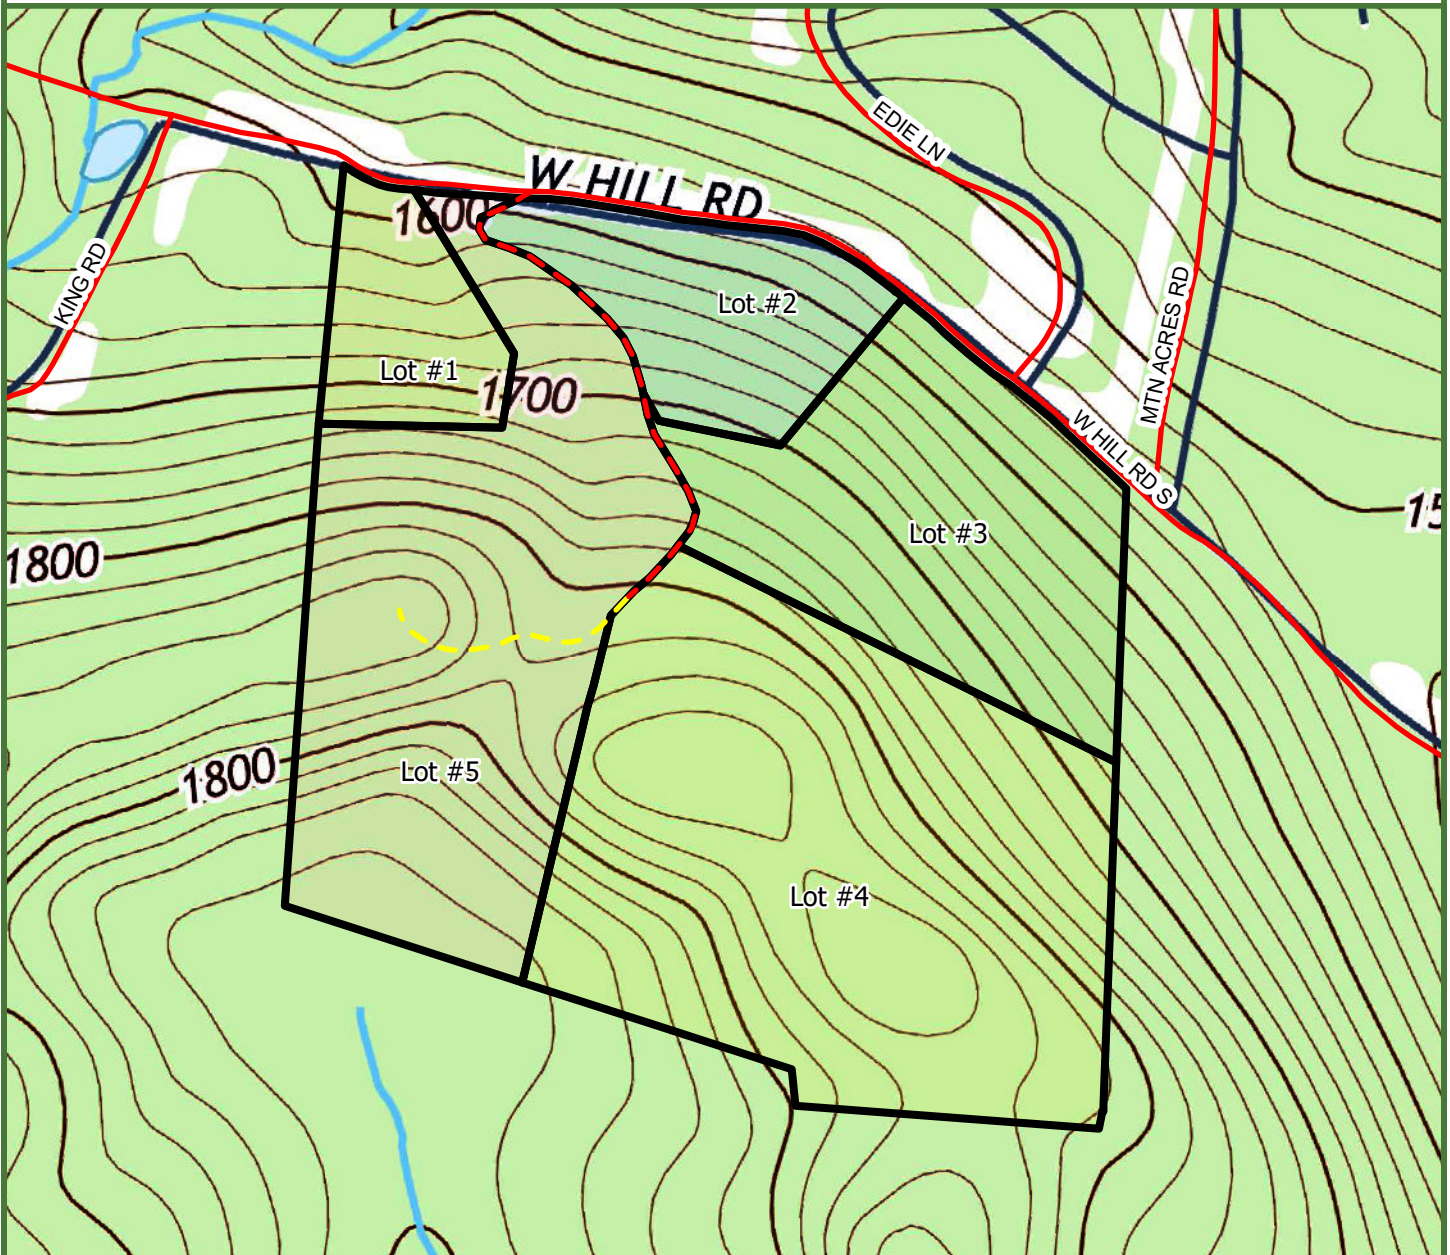

Cotswold Hill Parcels

180.87 Survey Acres
Jamaica, Windham County, Vermont

Legend

- Cotswold Hill Lots
 - Town Roads
 - Private Road
 - Lot #5 - Driveway
 - Town Line
- Lot #1 (10.25 Acres)
Lot #2 (15.27 Acres)
Lot #3 (34.53 Acres)
Lot #4 (68.89 Acres)
Lot #5 (51.93 Acres)

This is Not A Survey

Map produced from the best available information including VCGI town tax maps polygon, hand held GPS data, aerial photography and reference information obtained from publicly available GIS sources. Boundary lines portrayed on this map are approximate and could be different than the actual location of boundaries found in the field. Map is not a survey.