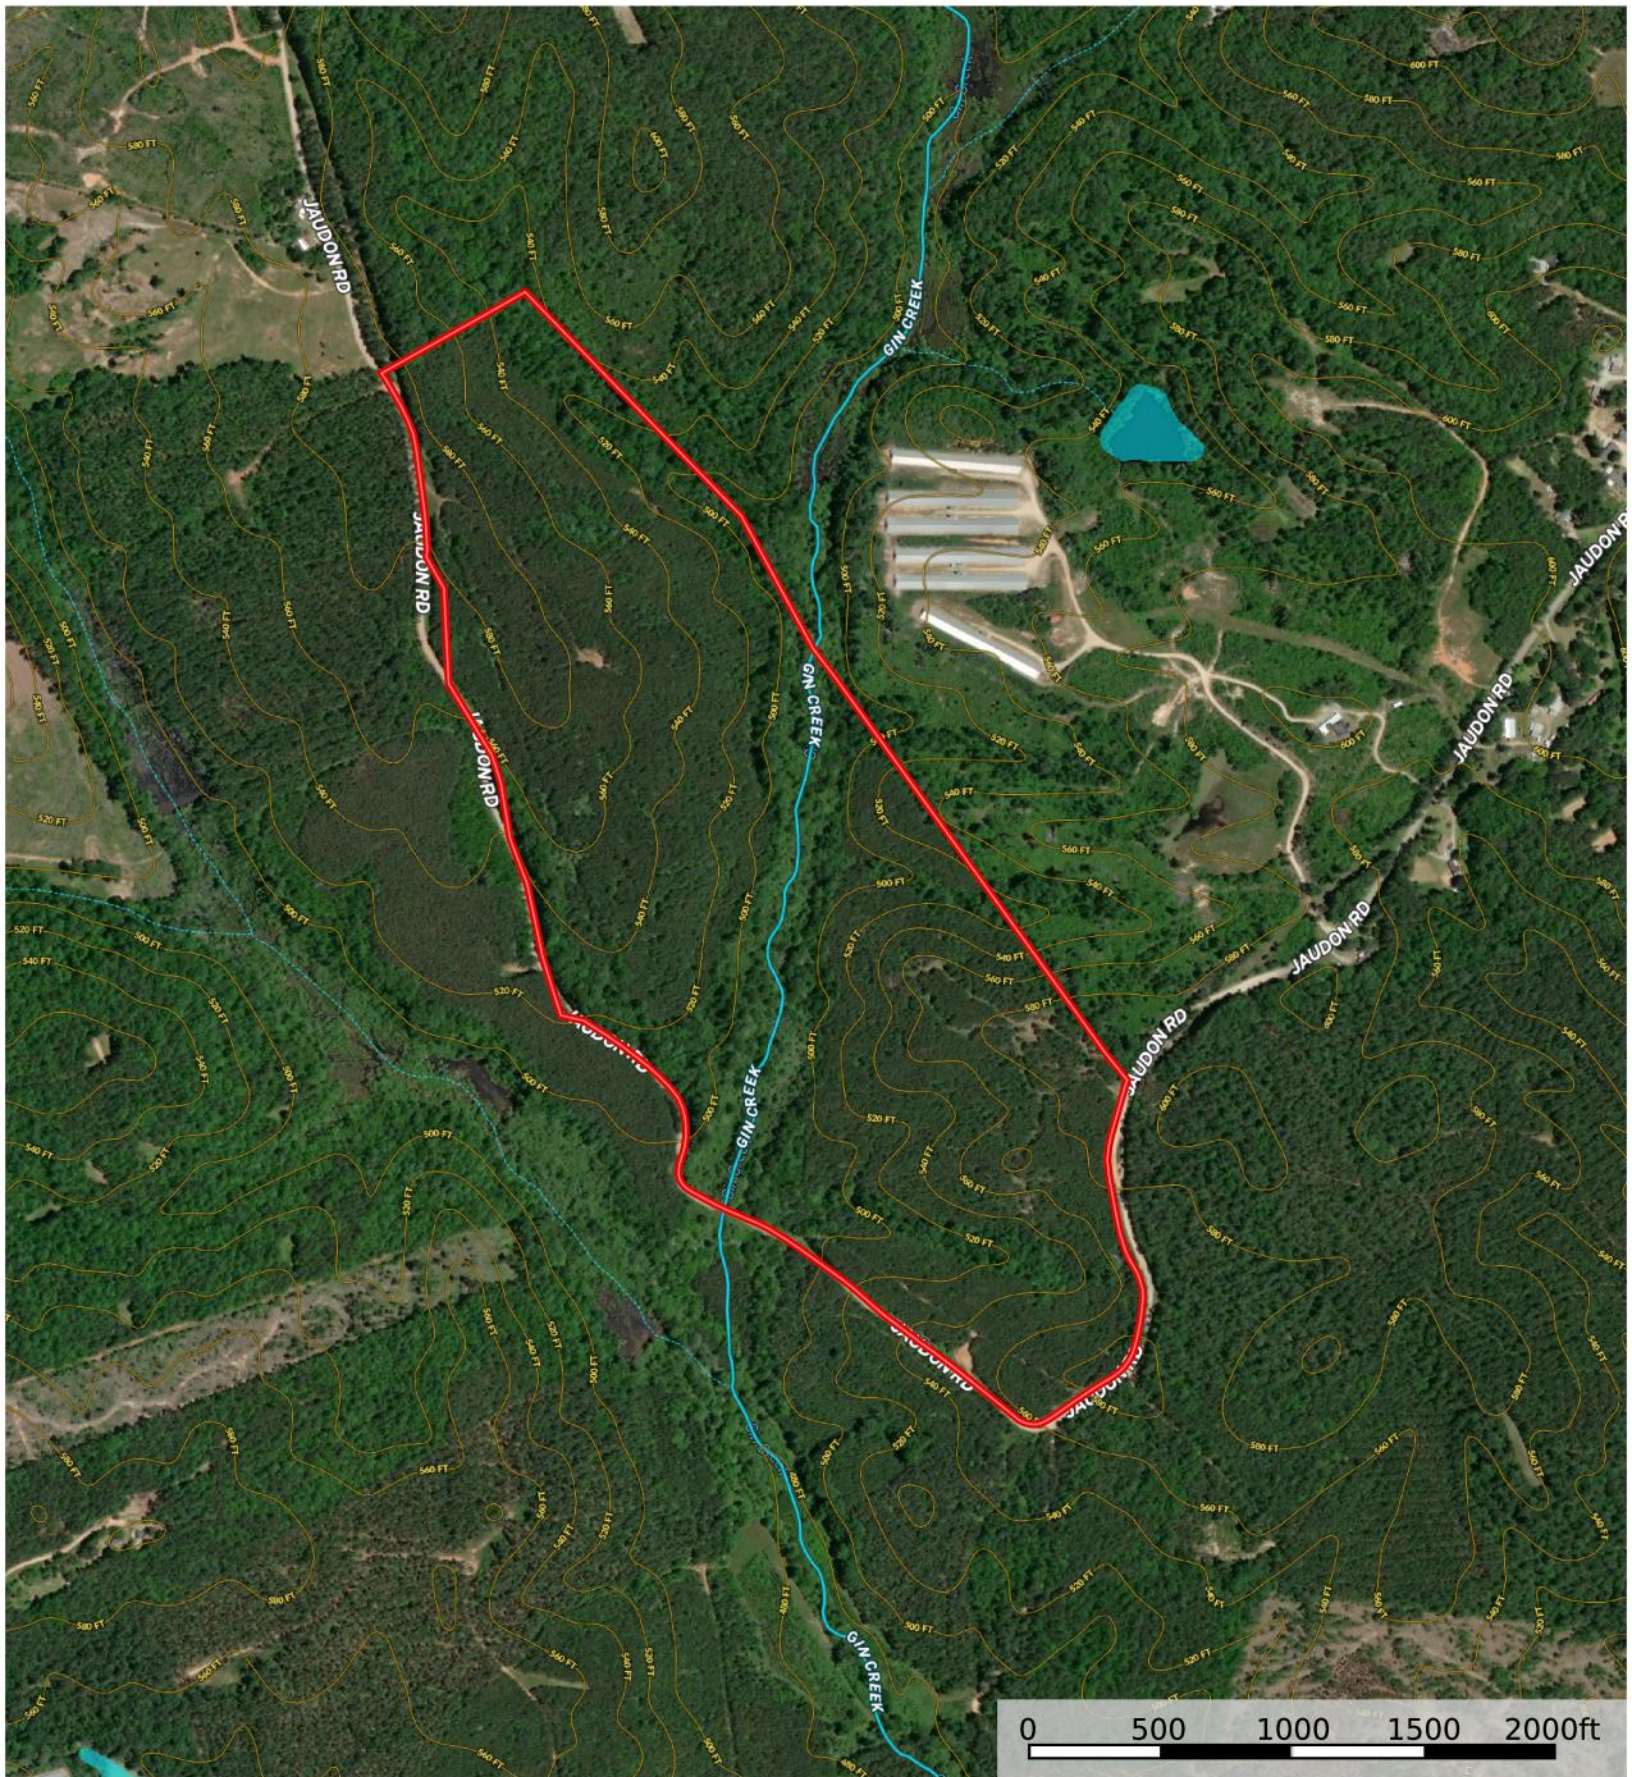

Jaudon Road - Contour Lines

Elbert County, Georgia, 131.5 AC +/-

-  Boundary
-  Stream, Intermittent
-  River/Creek
-  Water Body

id. The information contained herein was obtained from sources deemed to be reliable. Land id™ Services makes no warranties or guarantees as to the completeness or accuracy thereof.