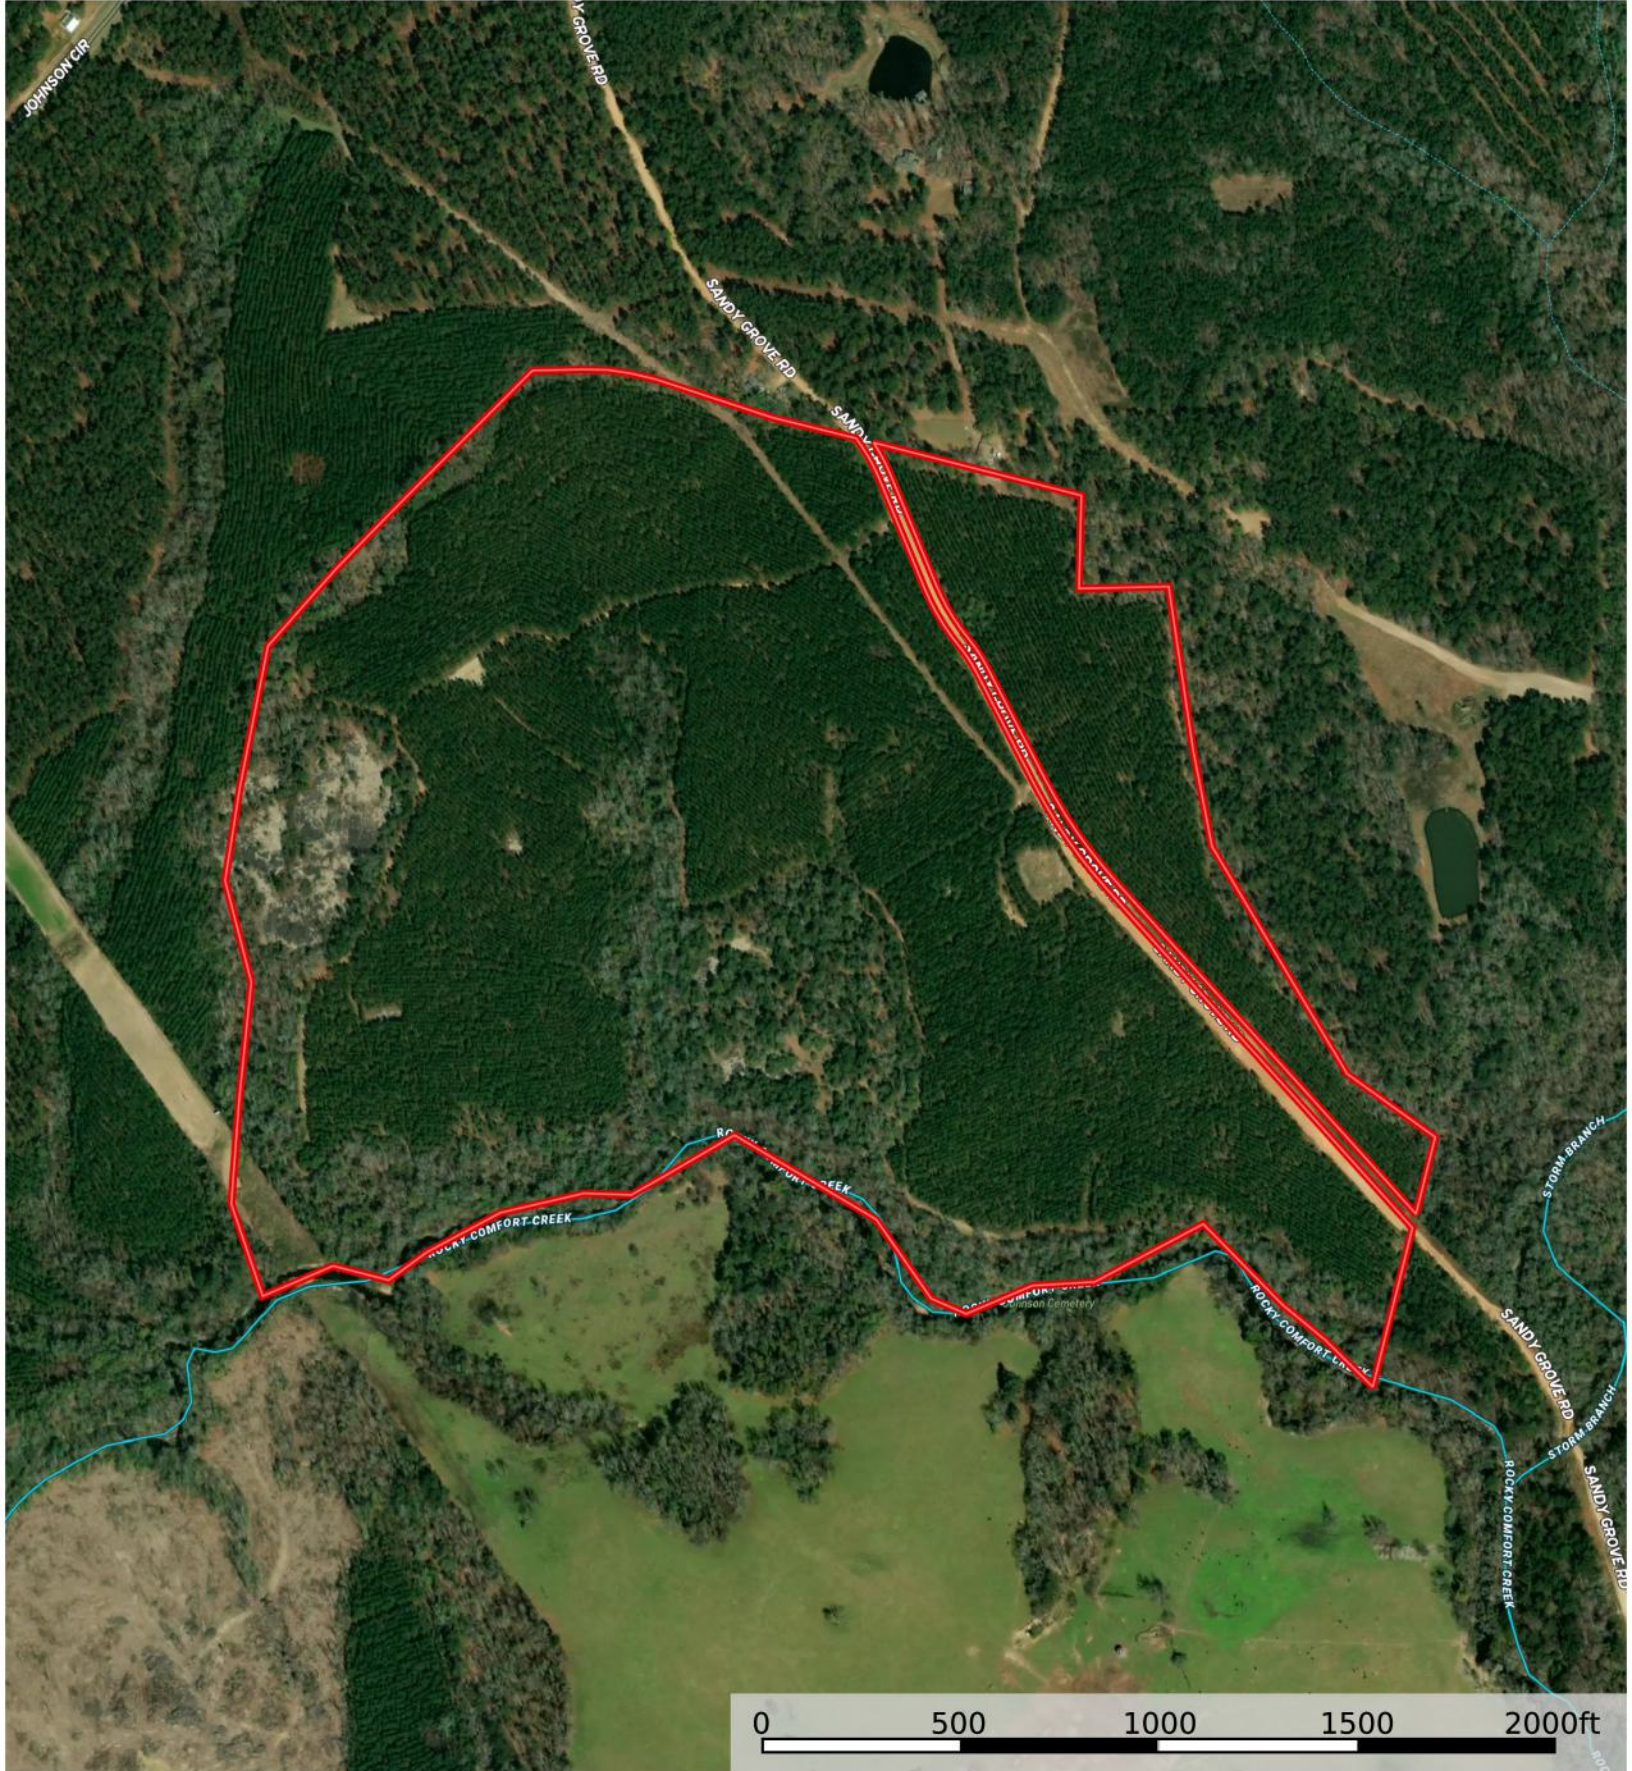

# Sandy Grove Road

Warren County, Georgia, 116.4 AC +/-

- Boundary
- Stream, Intermittent
- River/Creek
- Water Body

**id.** The information contained herein was obtained from sources deemed to be reliable. Land id™ Services makes no warranties or guarantees as to the completeness or accuracy thereof.