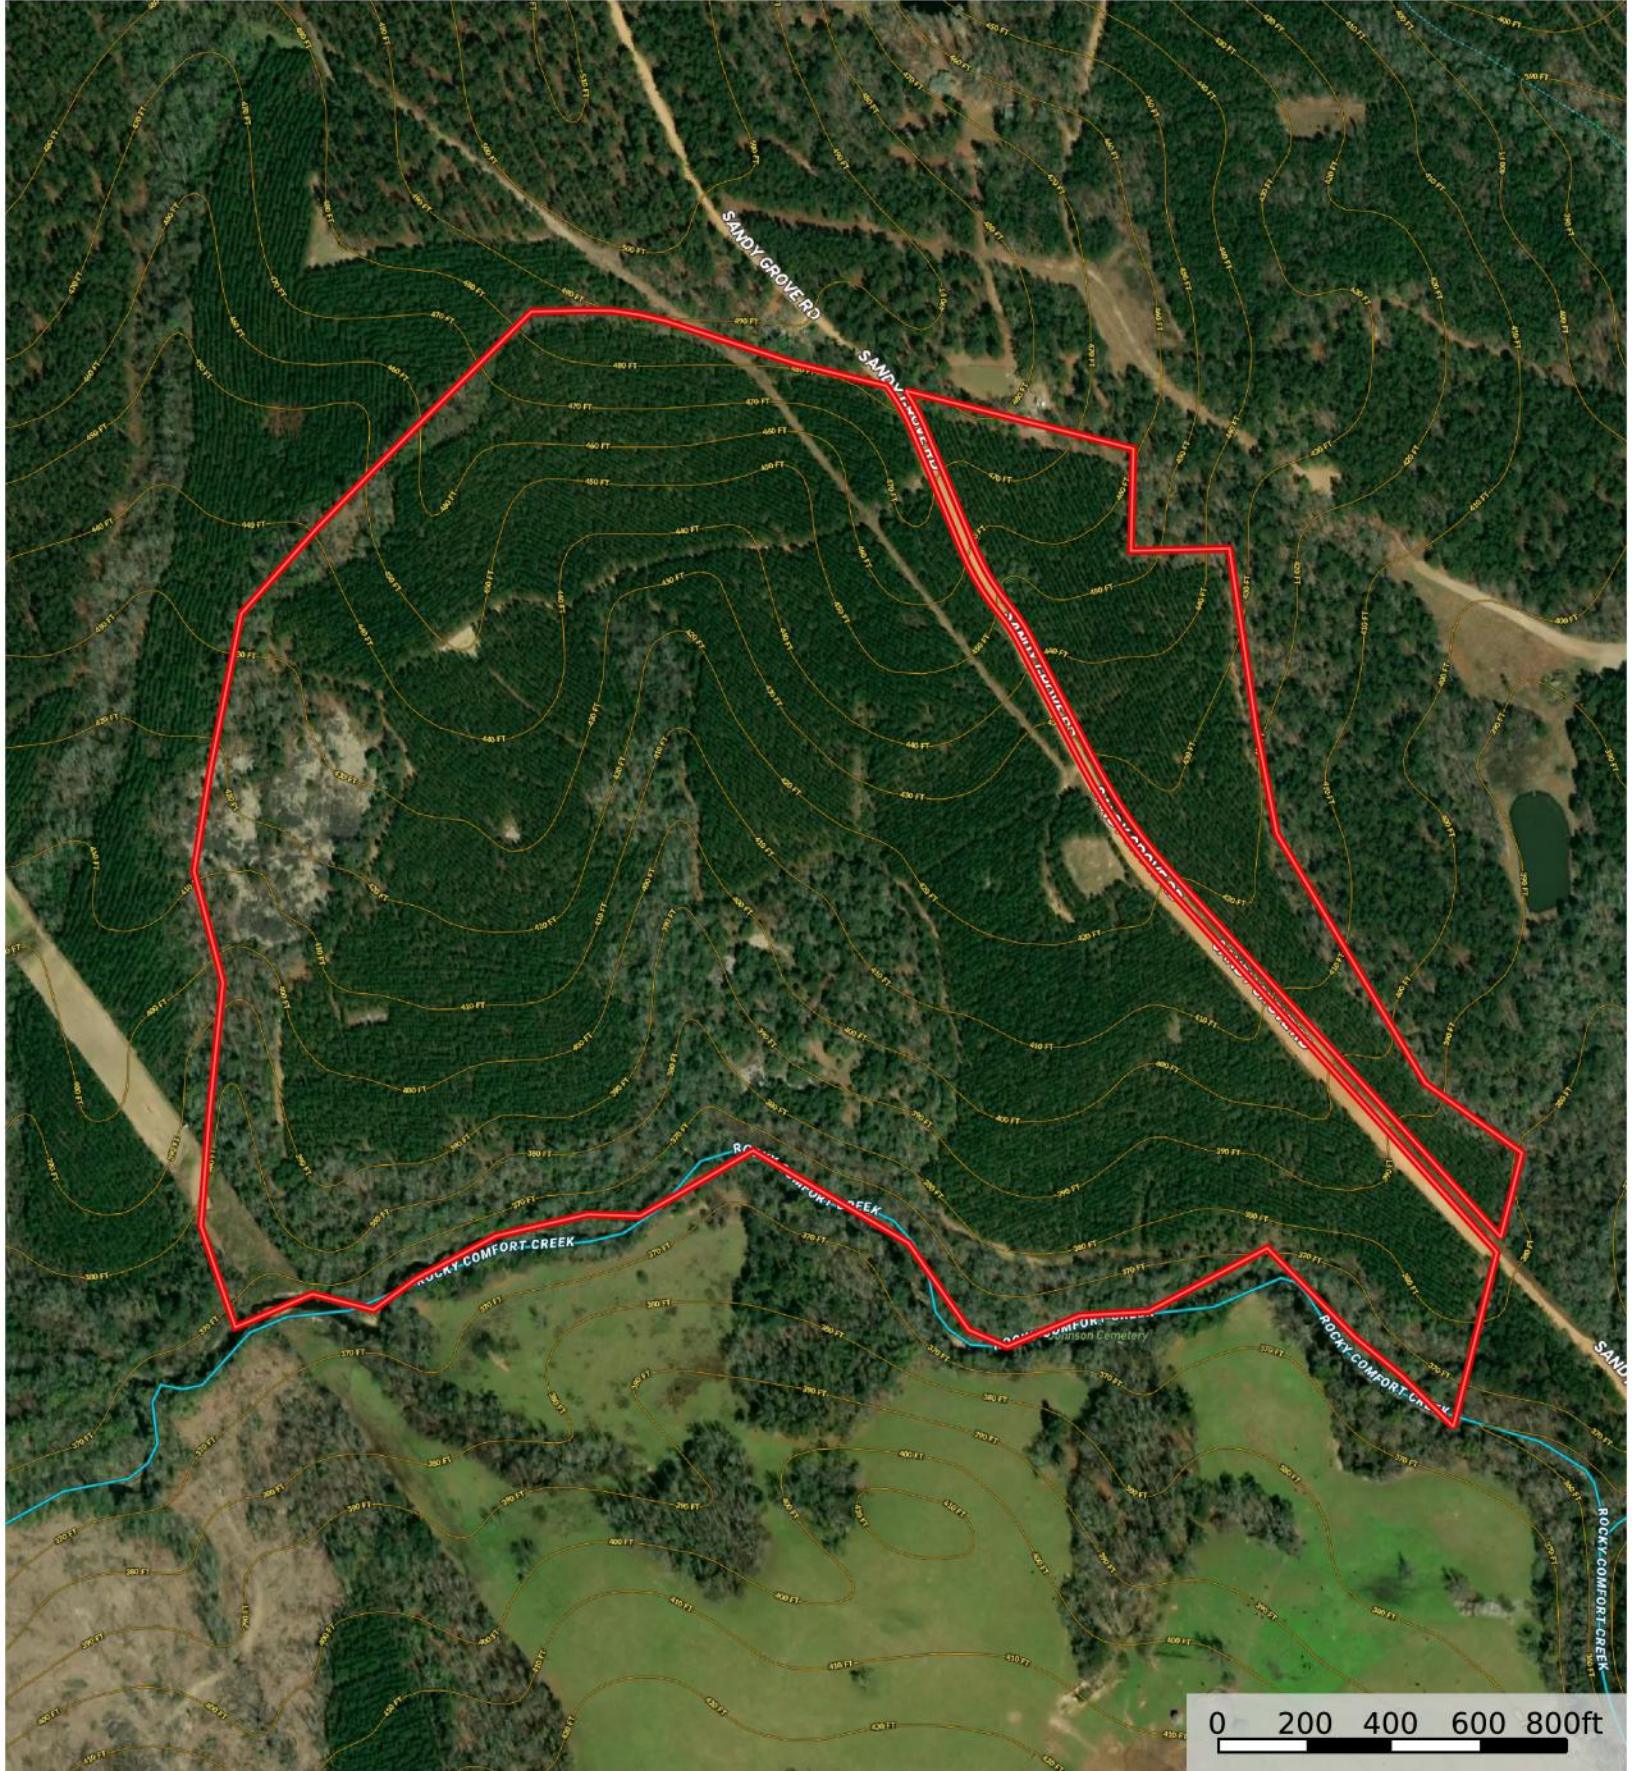

Sandy Grove Road

Warren County, Georgia, 116.4 AC +/-

-  Boundary
-  Stream, Intermittent
-  River/Creek
-  Water Body

 The information contained herein was obtained from sources deemed to be reliable. Land id™ Services makes no warranties or guarantees as to the completeness or accuracy thereof.