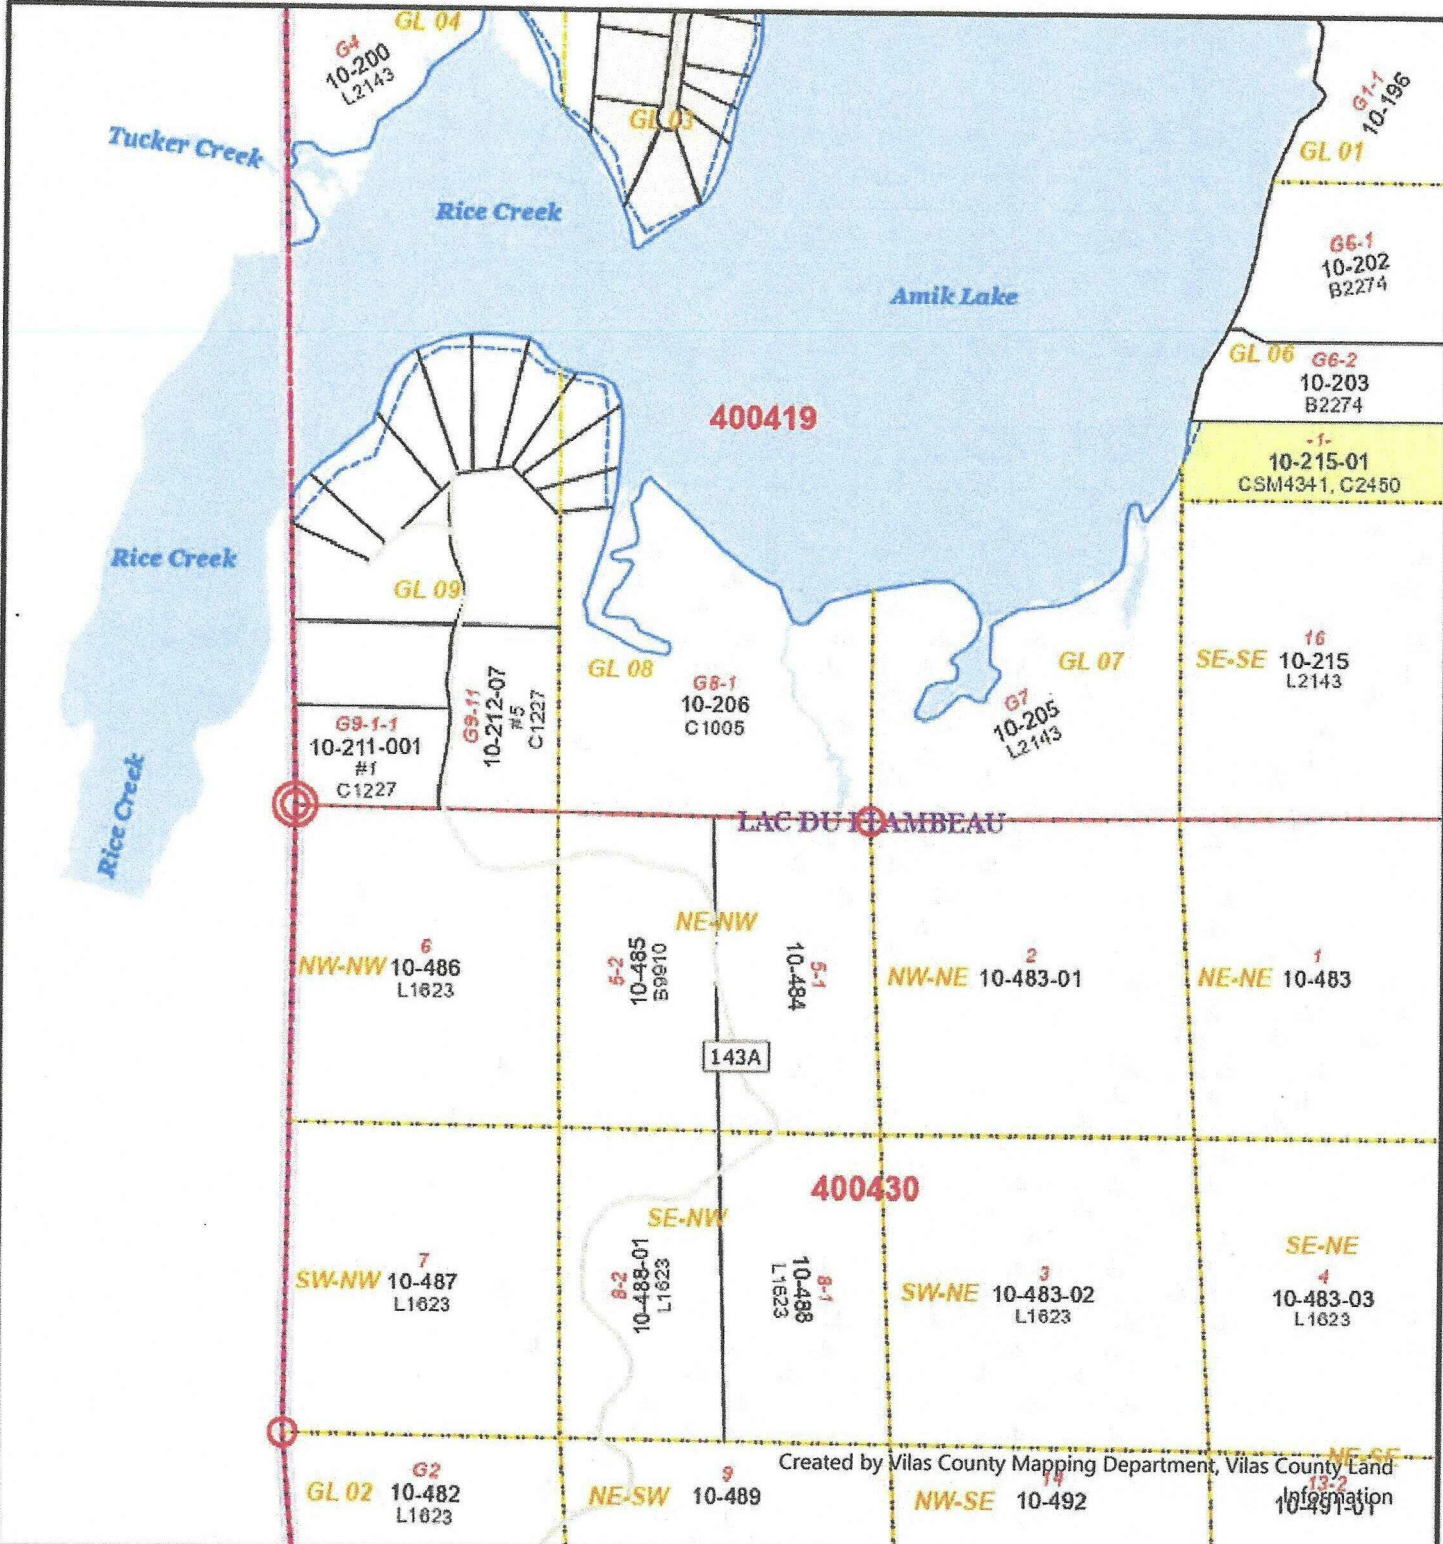

V-MApp - Vilas County Online Mapping

Created by Vilas County Mapping Department, Vilas County Land Information Department, Vilas County Land Information

Created 9/6/2022 4:47 PM | This map is provided courtesy of Vilas County and is to be used for reference purposes only. Vilas County makes every effort to produce and publish the most accurate and current information possible. No warranties, expressed or implied, are provided for the data provided, its use, or its interpretation. Vilas County does not guarantee the accuracy of the material contained herein and is not responsible for any misuse or misrepresentation of this information or its derivatives. This map does not represent a survey.

Vilas County Land Records Map

Created 7/3/2023 7:45 AM | This map is provided courtesy of Vilas County and is to be used for reference purposes only. Vilas County makes every effort to produce and publish the most accurate and current information possible. No warranties, expressed or implied, are provided for the data provided, its use, or its interpretation. Vilas County does not guarantee the accuracy of the material contained herein and is not responsible for any misuse or misrepresentation of this information or its derivatives. This map does not represent a survey.

Scale: 1:9,600

- | | | | |
|----------------------|------------------------|----------------|------------------|
| Town/City Boundary | Meander Line | Minor Roads | Local Road |
| Parcel Boundary | Natural Feature | Service Road | Resource Road |
| Tax Parcel Sub Lines | Tax Parcel Info | 4WD Road | Highways |
| Boundary Line | Sub-Section Labels | Runway | US/State Highway |
| Right of Way Line | Section Labels | Major Roads | County Highway |
| Source or Lot Line | Quarter/Gov't Lot Line | Collector Road | |
| | Section Line | | |