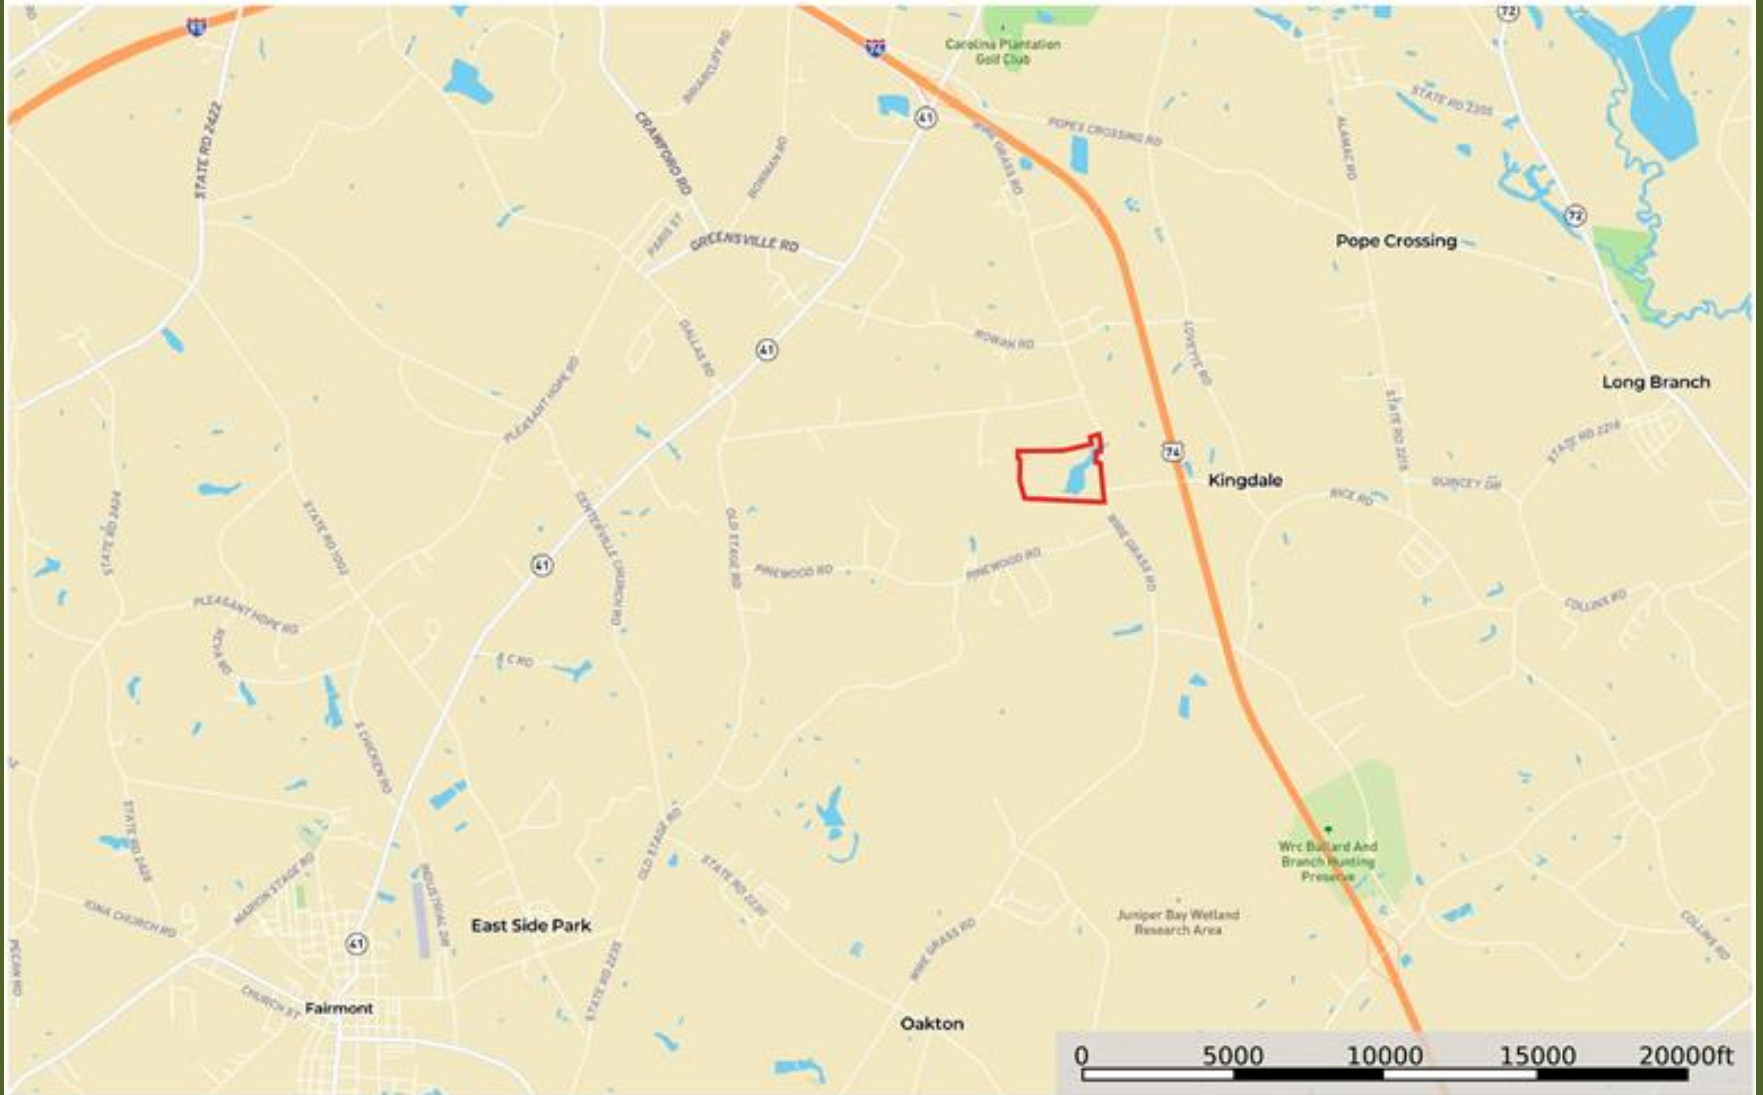

Wiregrass Road Farm Location Map

Robeson County, North Carolina, 105 AC +/-

Boundary

Marty Lanier
P: (910) 617-4326

www.rockcreeklandcompany.com

604 George II Highway Winnabow NC 28479

The information contained herein was obtained from sources deemed to be reliable. Land ID™ Services makes no warranties or guarantees as to the completeness or accuracy thereof.