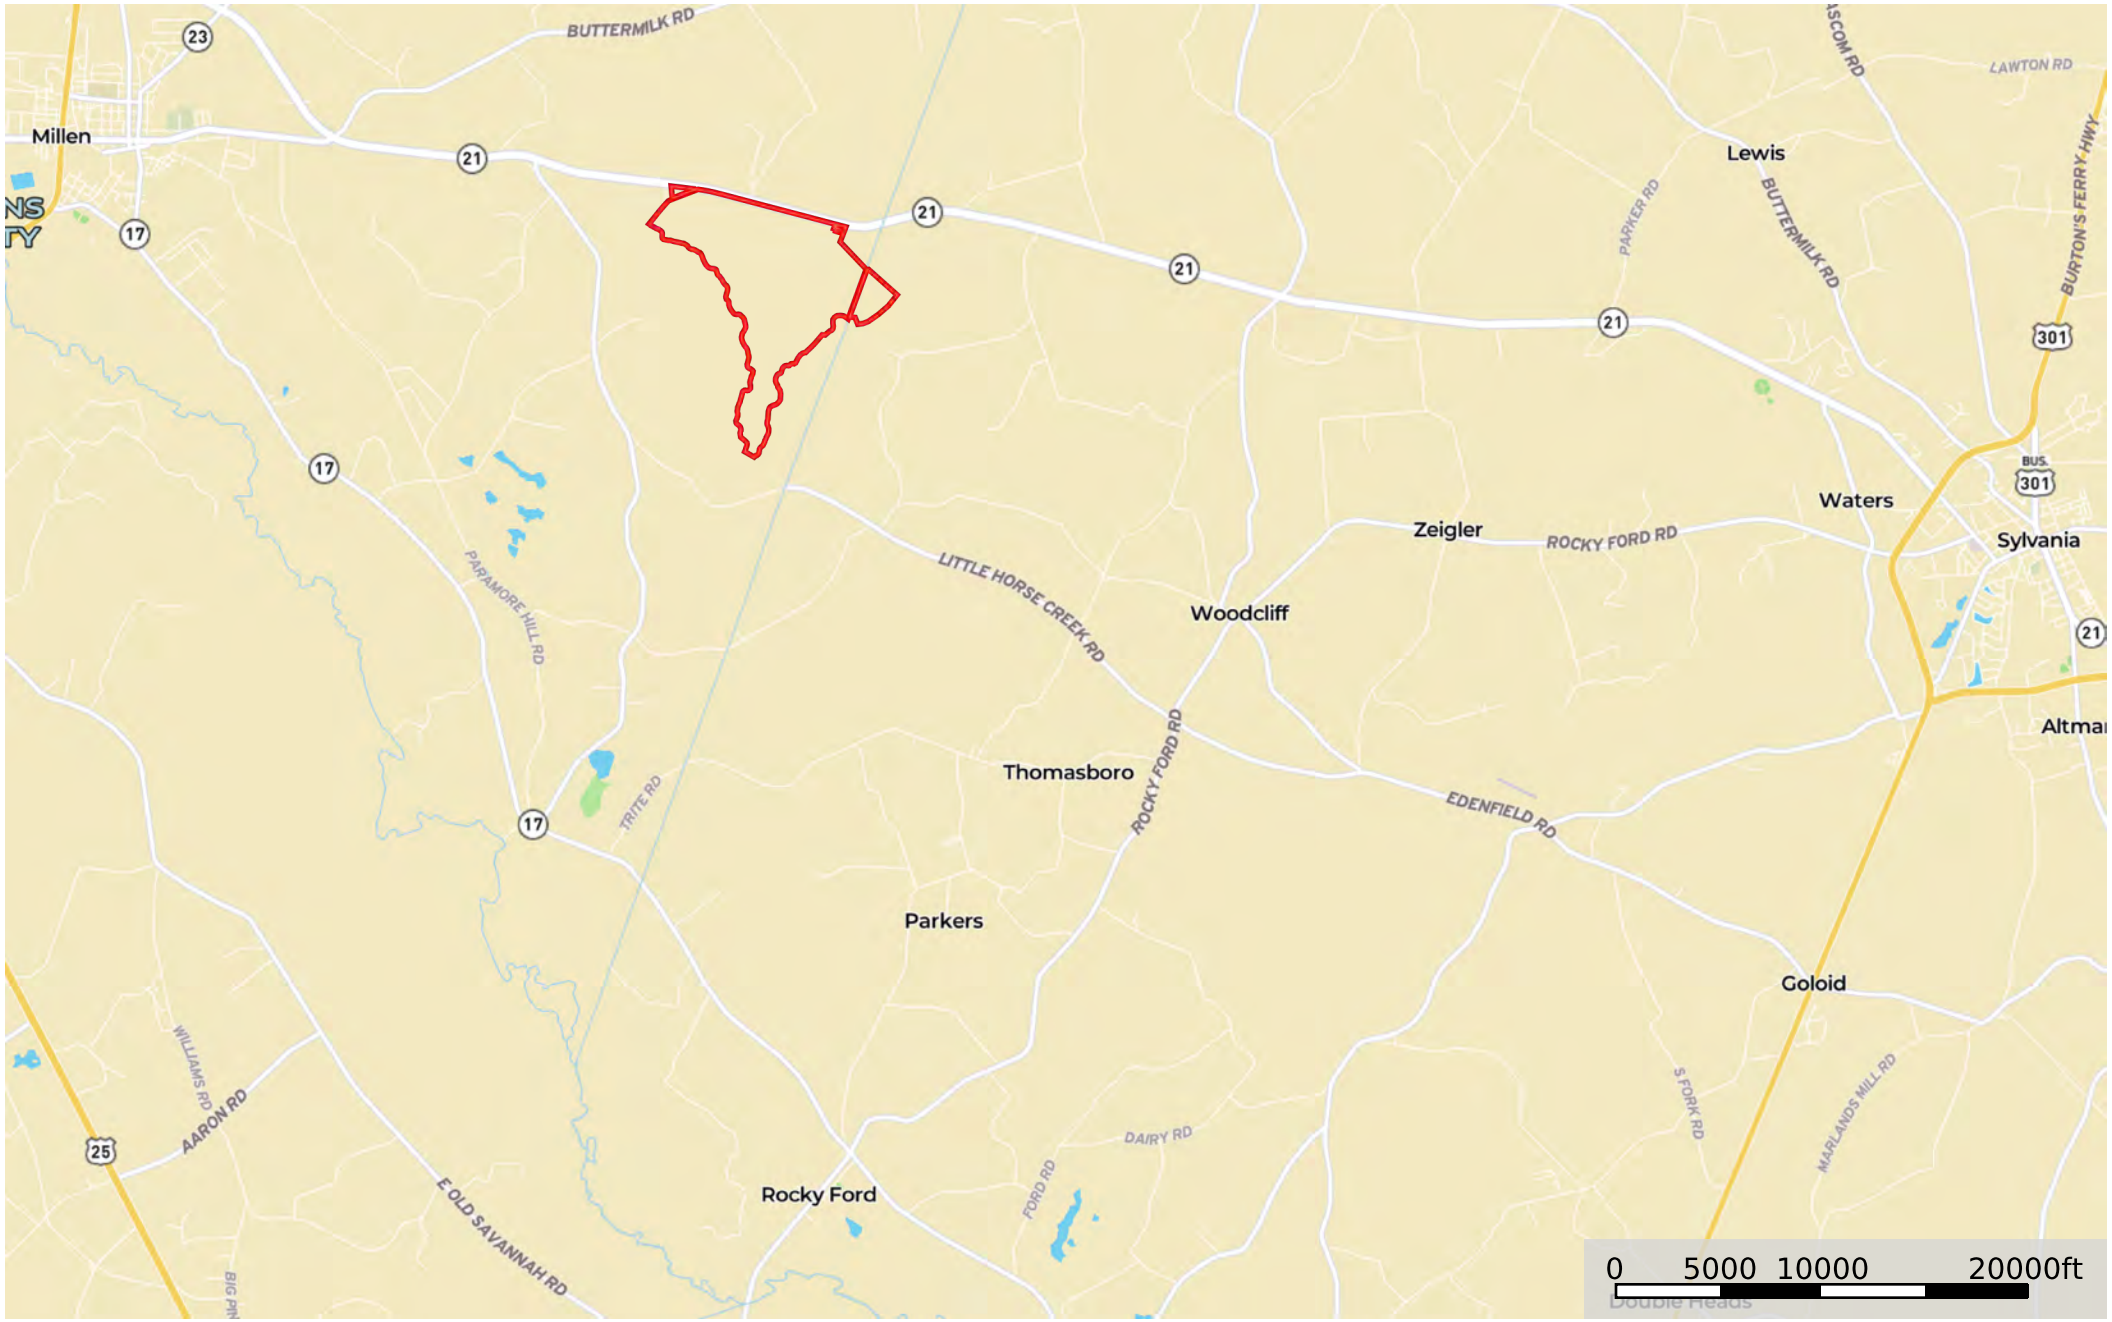

1,335+/- acs Hwy 21 (South of Hwy 21)

Jenkins County, Screven County, Georgia, AC +/-

 Boundary