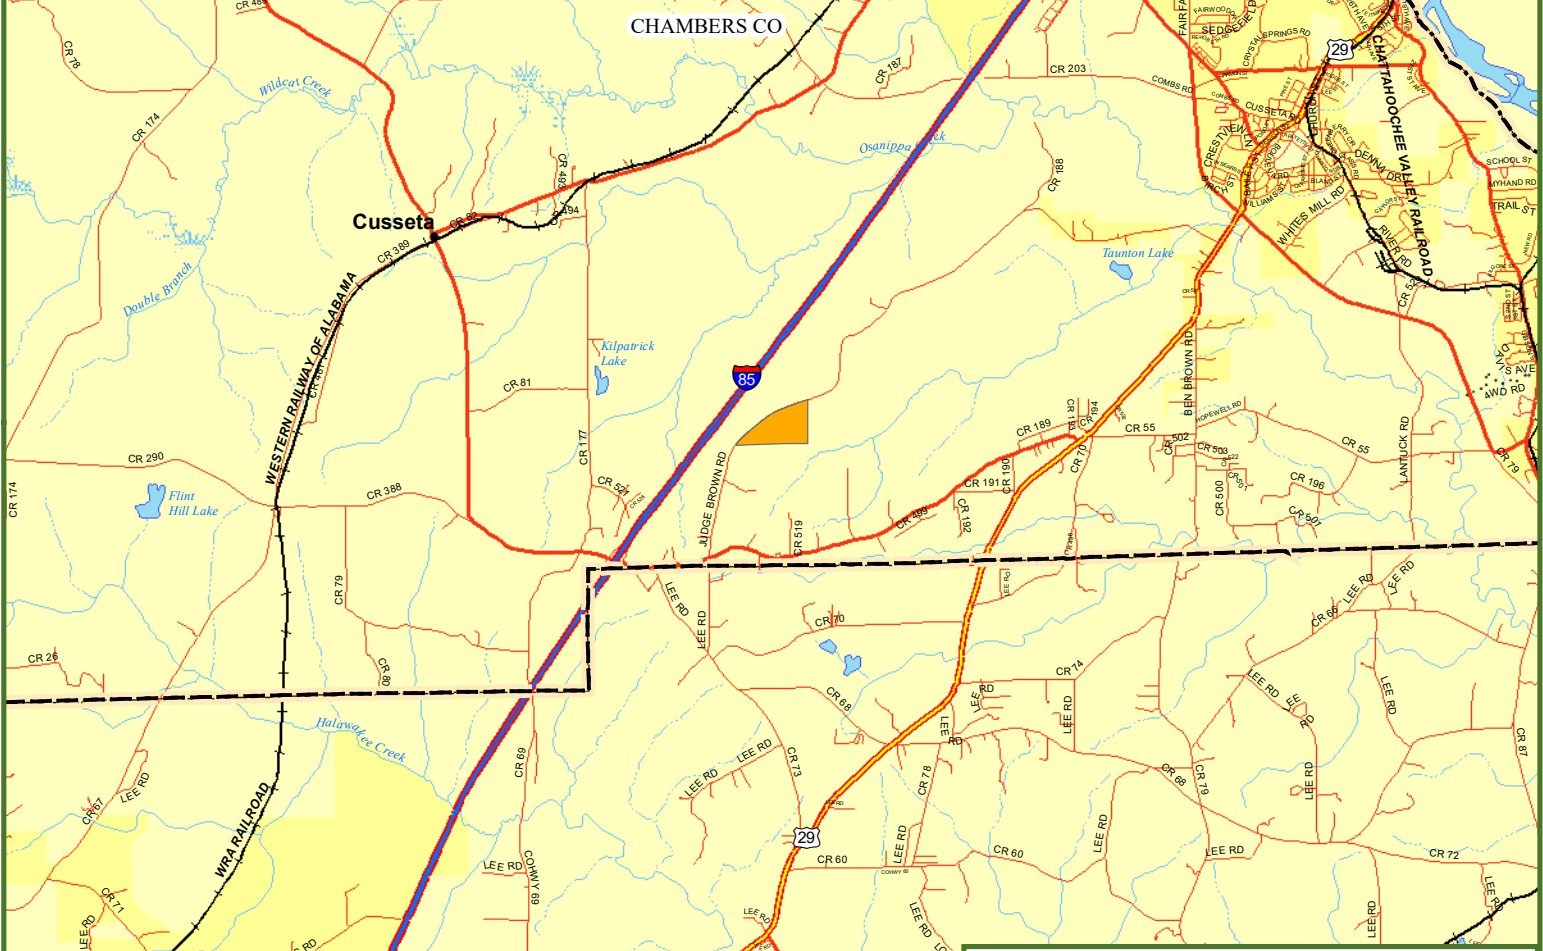

Locus Map

Judge Brown Road Tract

Chambers County, AL

85.00 ± Acres

Legend

-  Judge Brown Road Tract
-  Railroads
-  Secondary State or County Hwy
-  Primary US or State Hwy
-  Primary Limited Access or Interstate
-  Counties

0 0.5 1 1.5 2 Miles