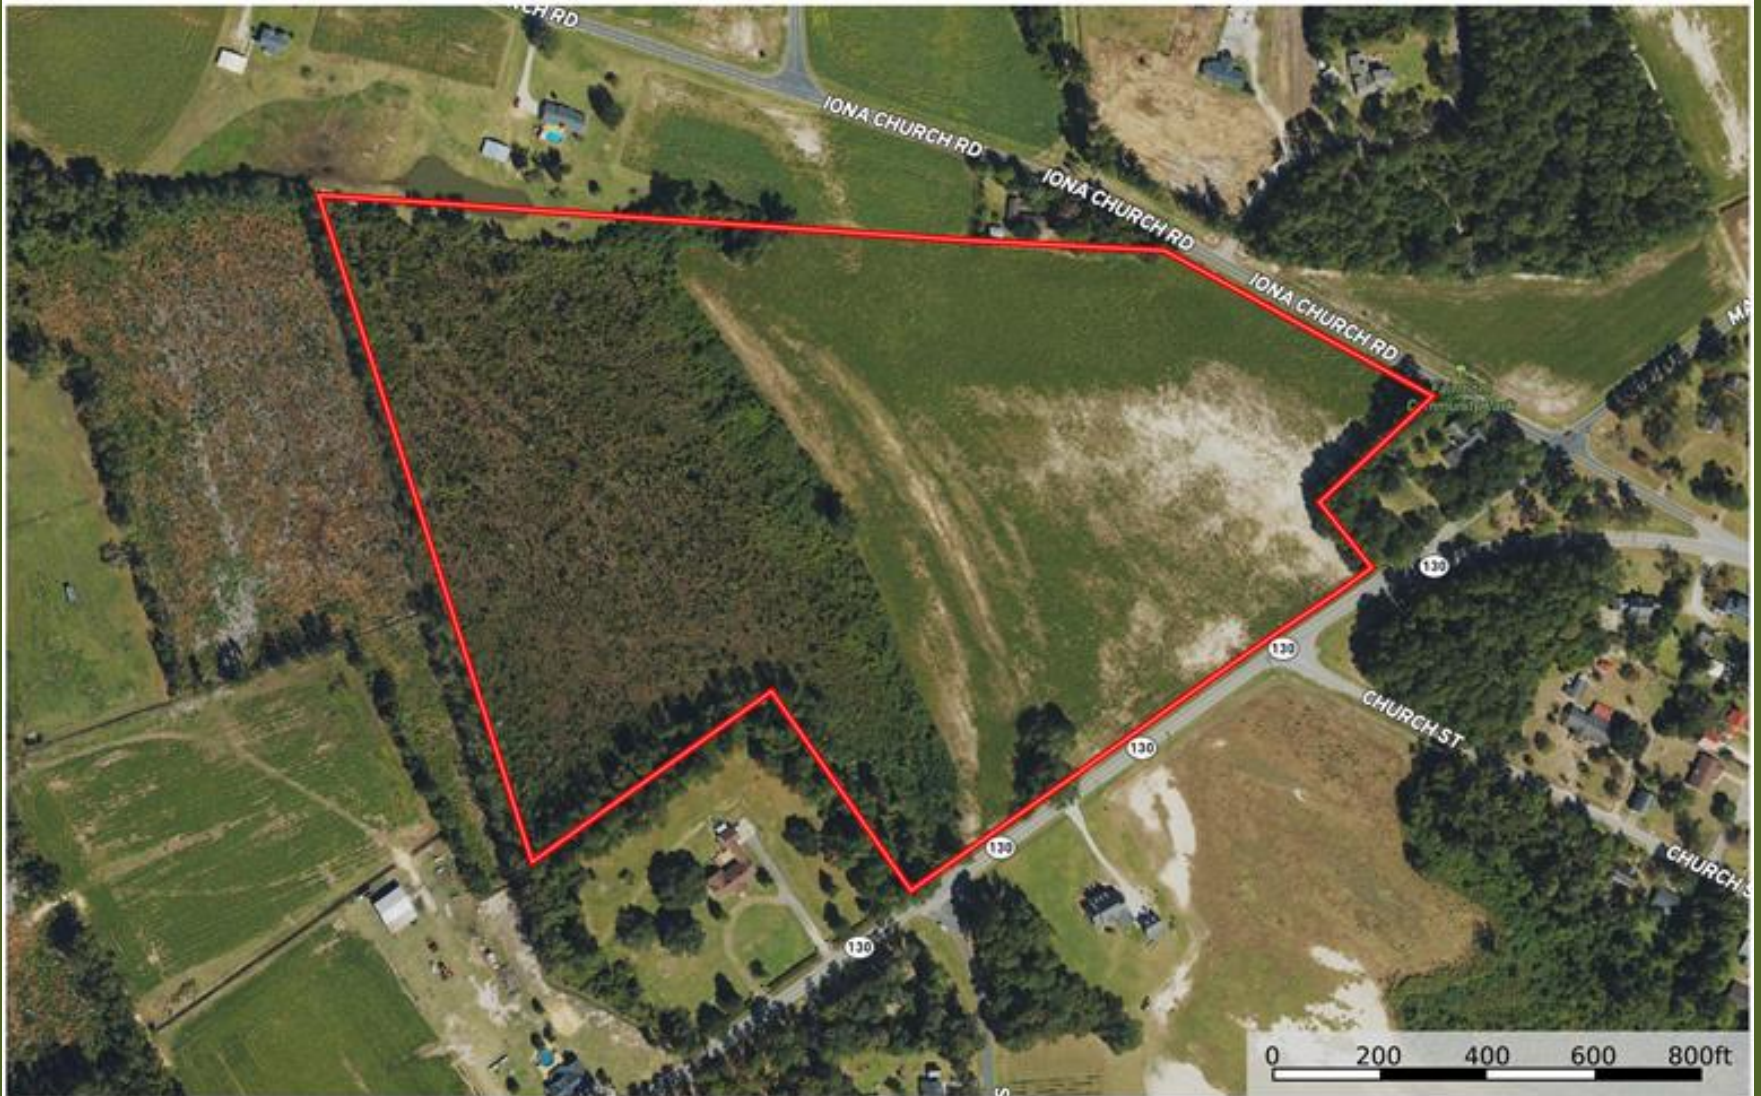

# Iona Church Road Farm Aerial Map

Robeson County, North Carolina, 41 AC +/-

Boundary

Marty Lanier

P: (910) 617-4326

[www.rockcreeklandcompany.com](http://www.rockcreeklandcompany.com)

604 George II Highway Winnabow NC 28479