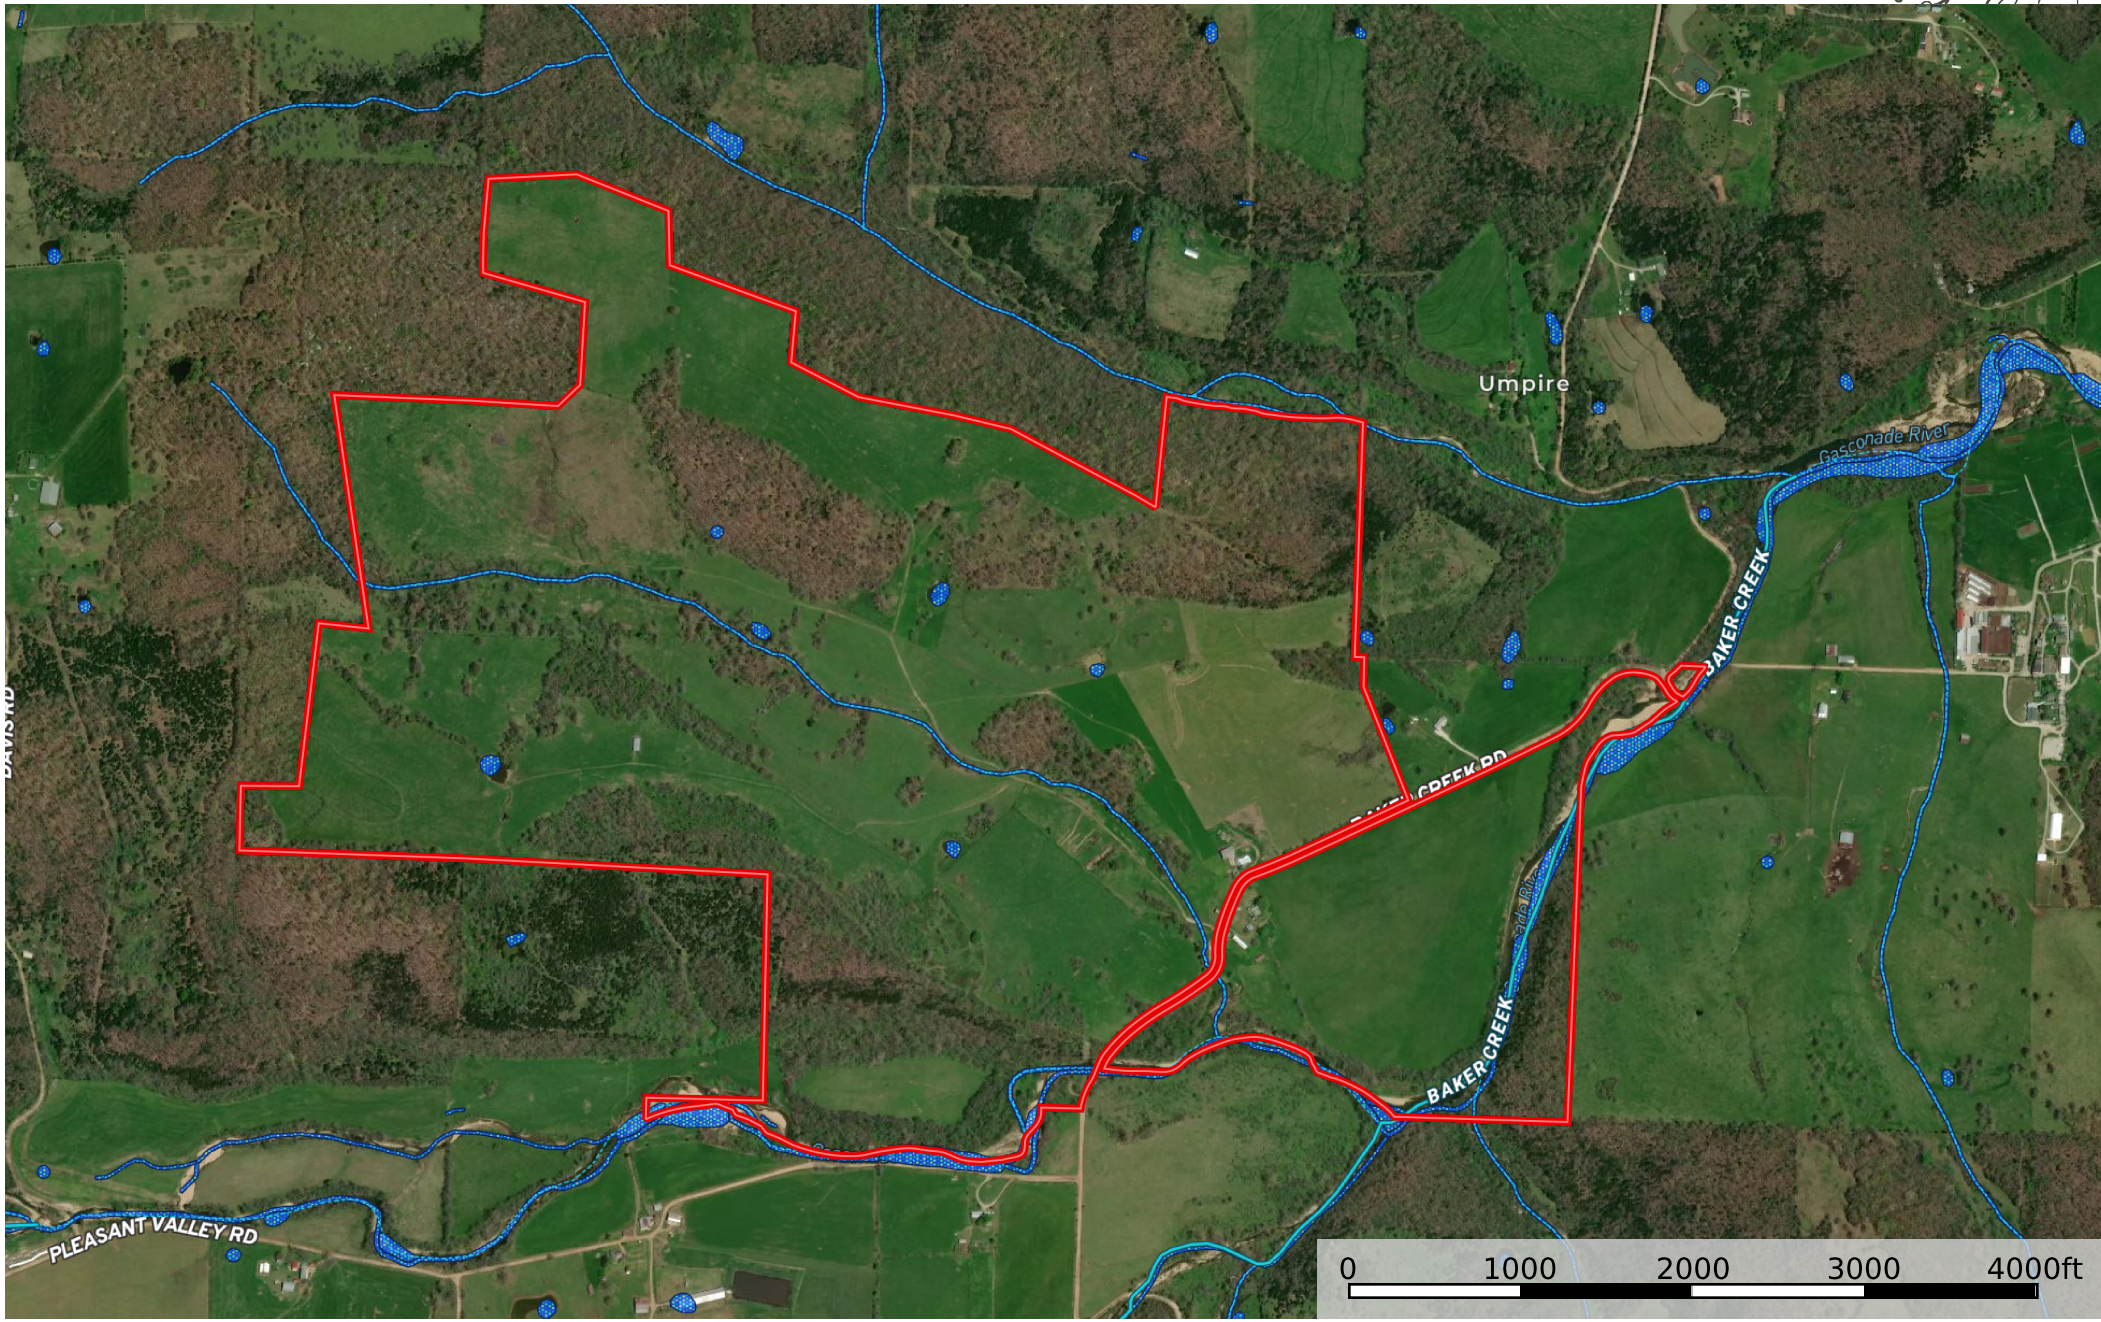

2616 - 1970 Baker Creek Road, Mansfield, MO
Wright County, Missouri, 567 AC +/-

- Boundary
- Wetlands
- Riparian
- Stream, Intermittent
- River/Creek
- Water Body