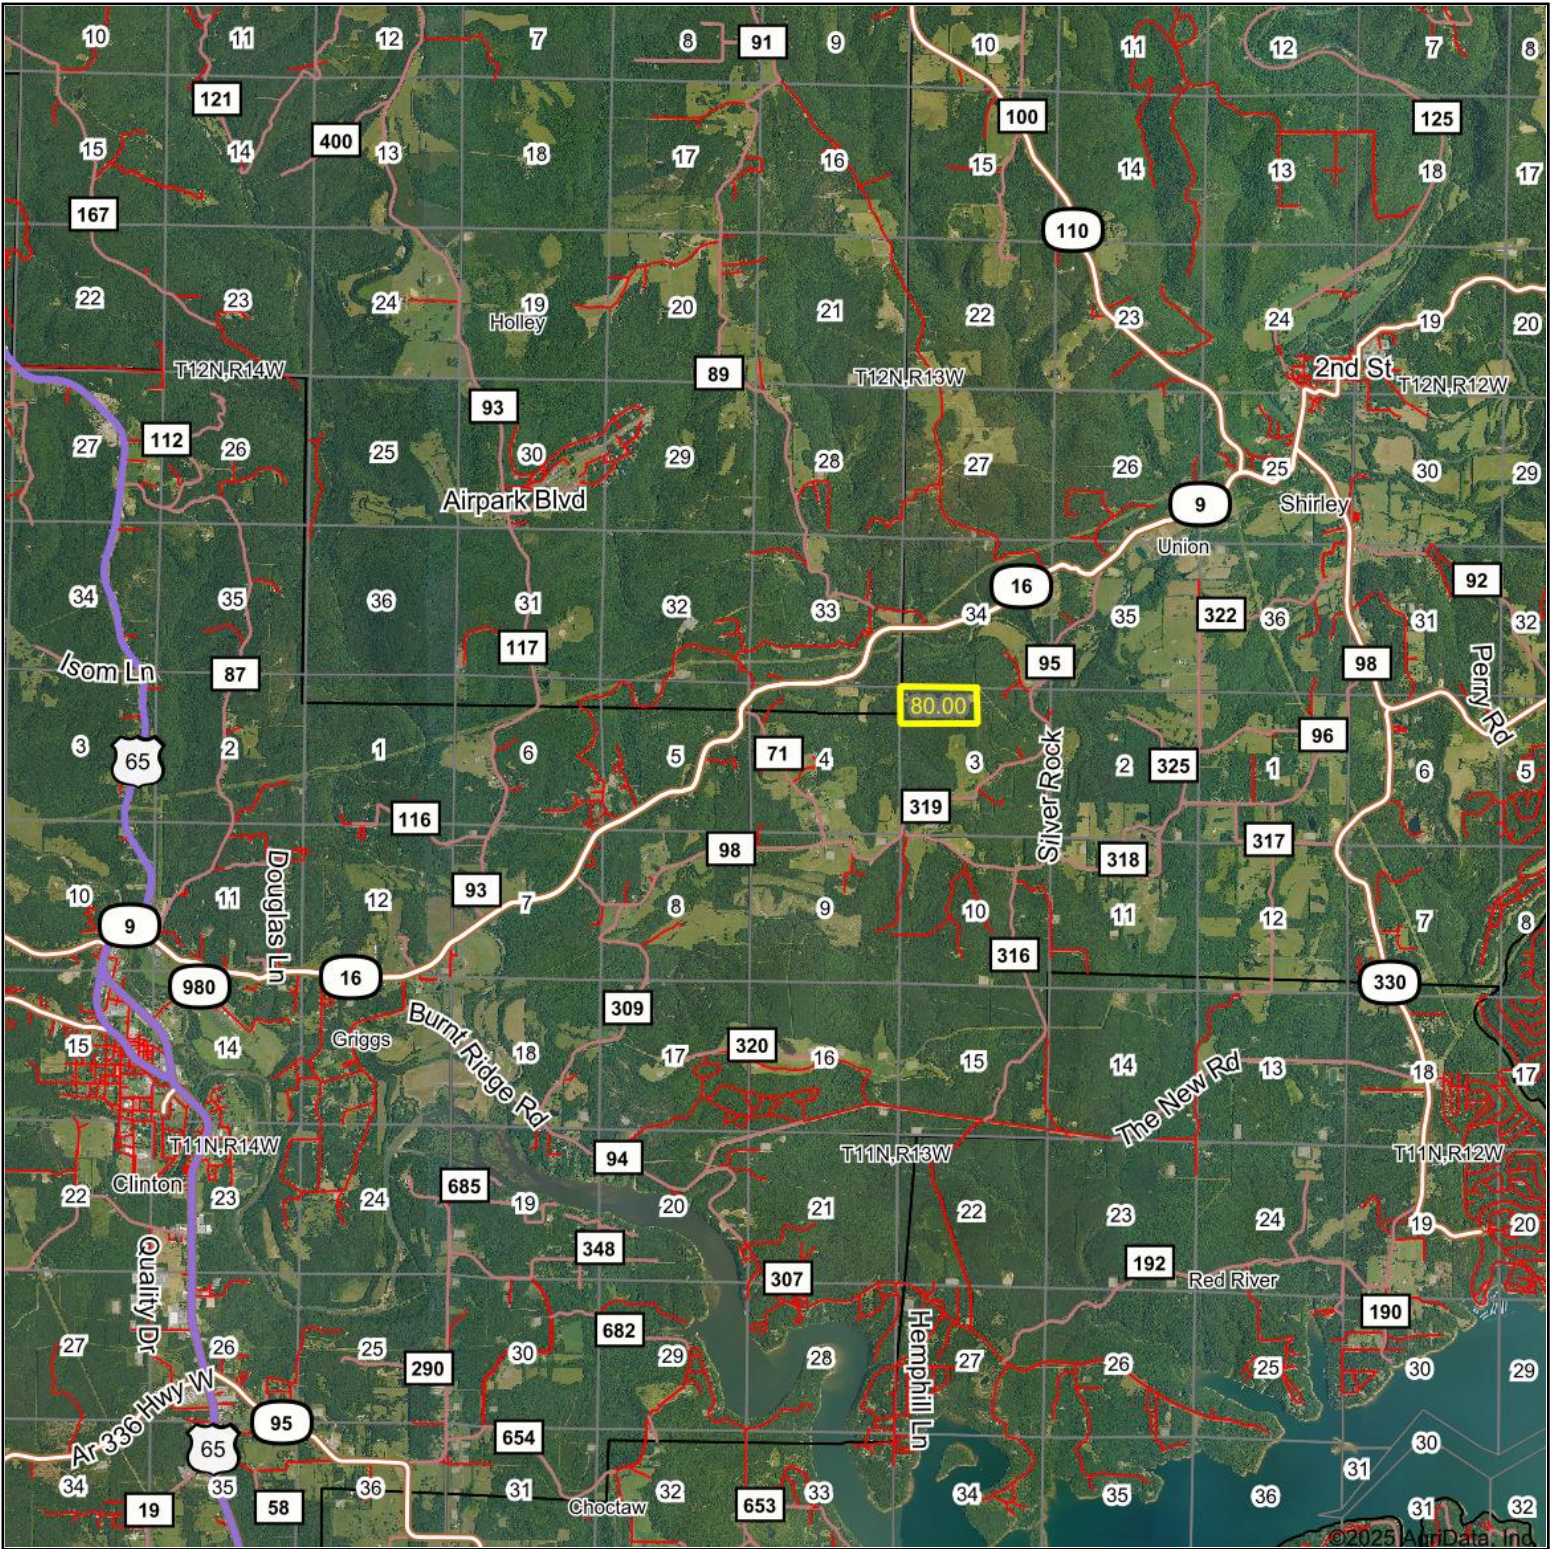

Aerial Map

Boundary Center: 35° 37' 32.59, -92° 21' 46.41

3-11N-13W
Van Buren County
Arkansas

Maps Provided By:
surety
CUSTOMIZED ONLINE MAPPING
© AgriData, Inc. 2023 www.AgridataInc.com

1/23/2025

Field borders provided by Farm Service Agency as of 5/21/2008.