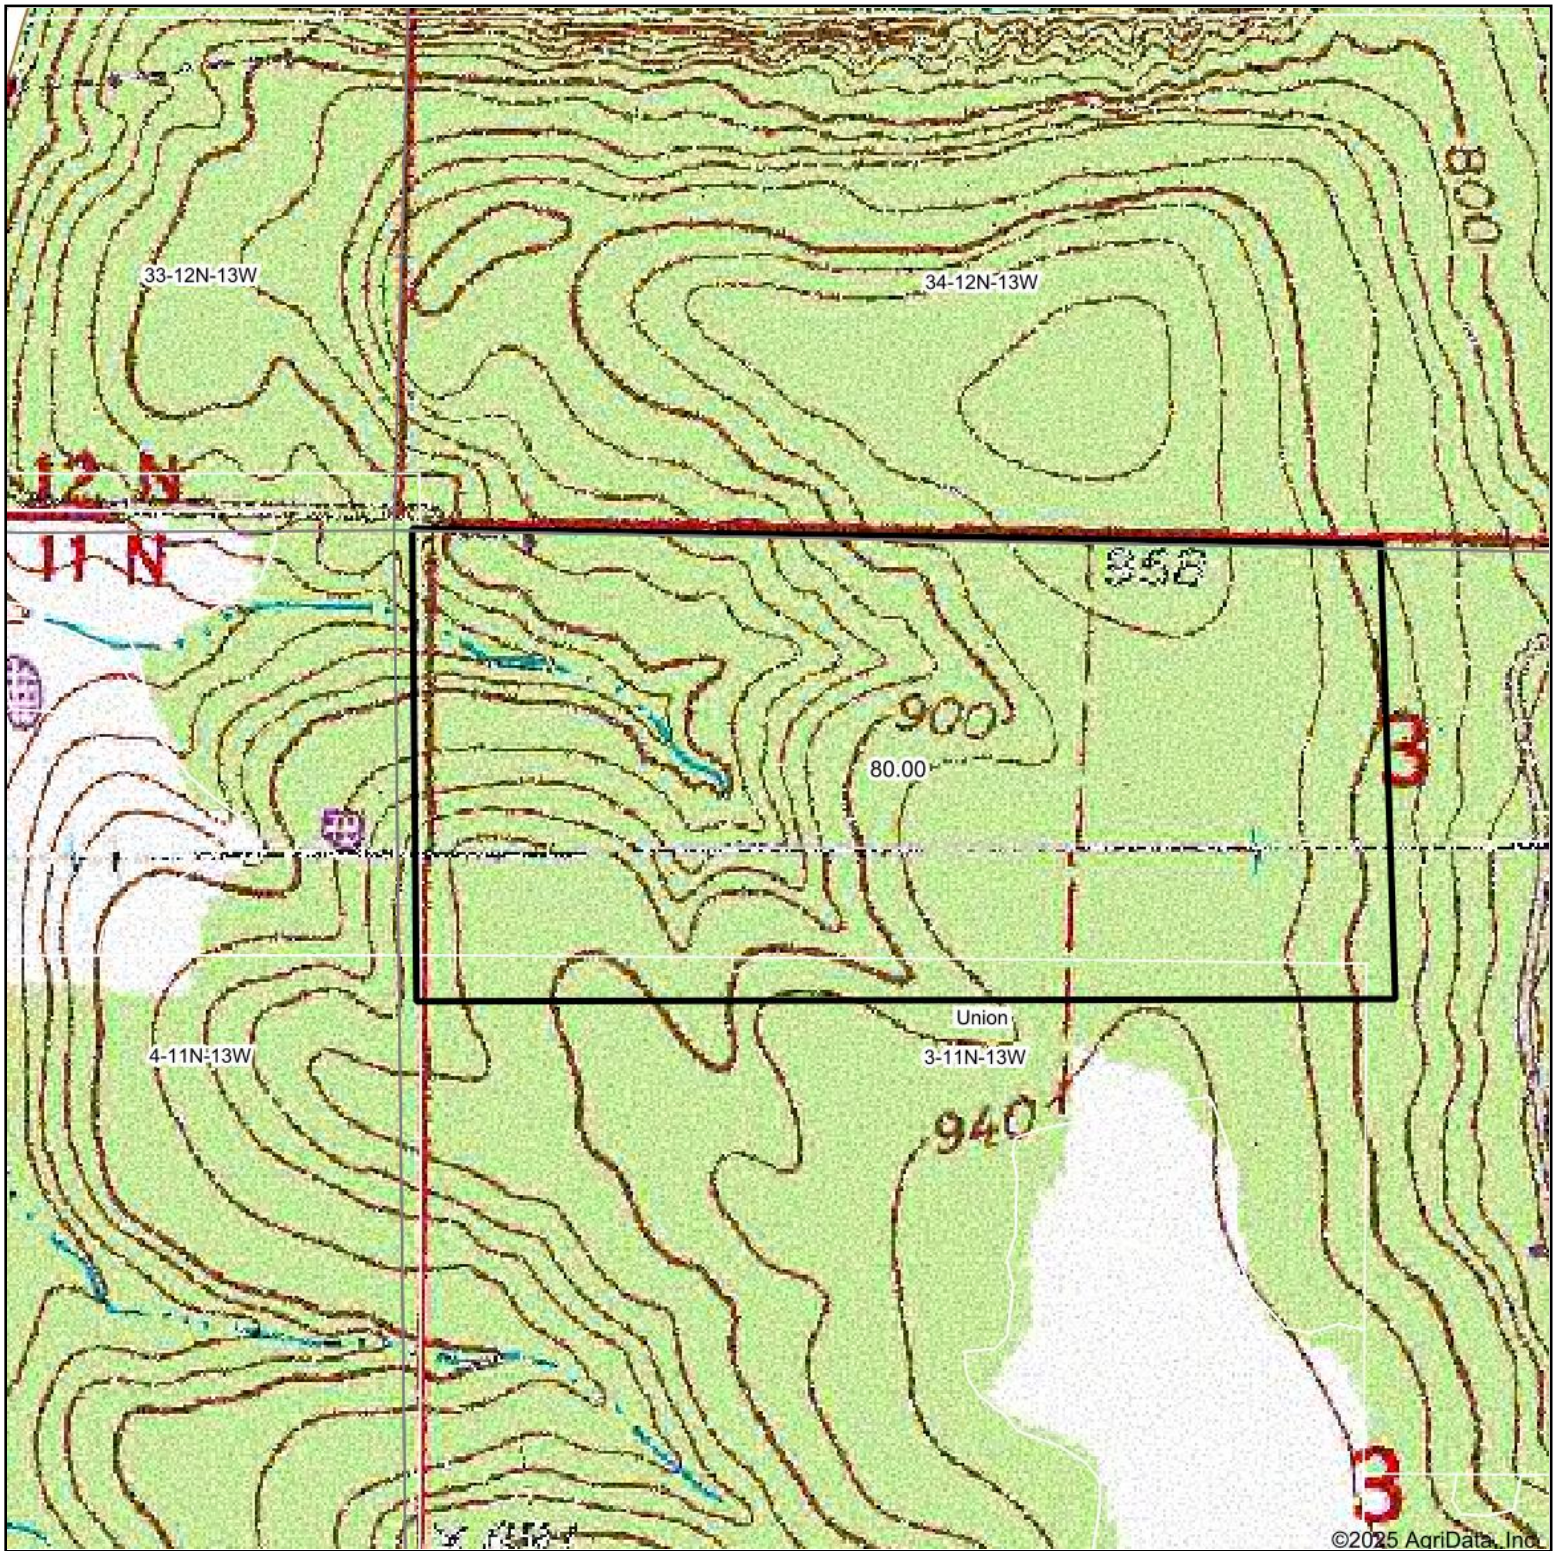

Topography Map

Map Center: 35° 37' 32.23, -92° 21' 50.66

3-11N-13W
Van Buren County
Arkansas

1/23/2025

Maps Provided By:

CUSTOMIZED ONLINE MAPPING
© AgriData, Inc. 2023 www.AgriDataInc.com

Field borders provided by Farm Service Agency as of 5/21/2008.