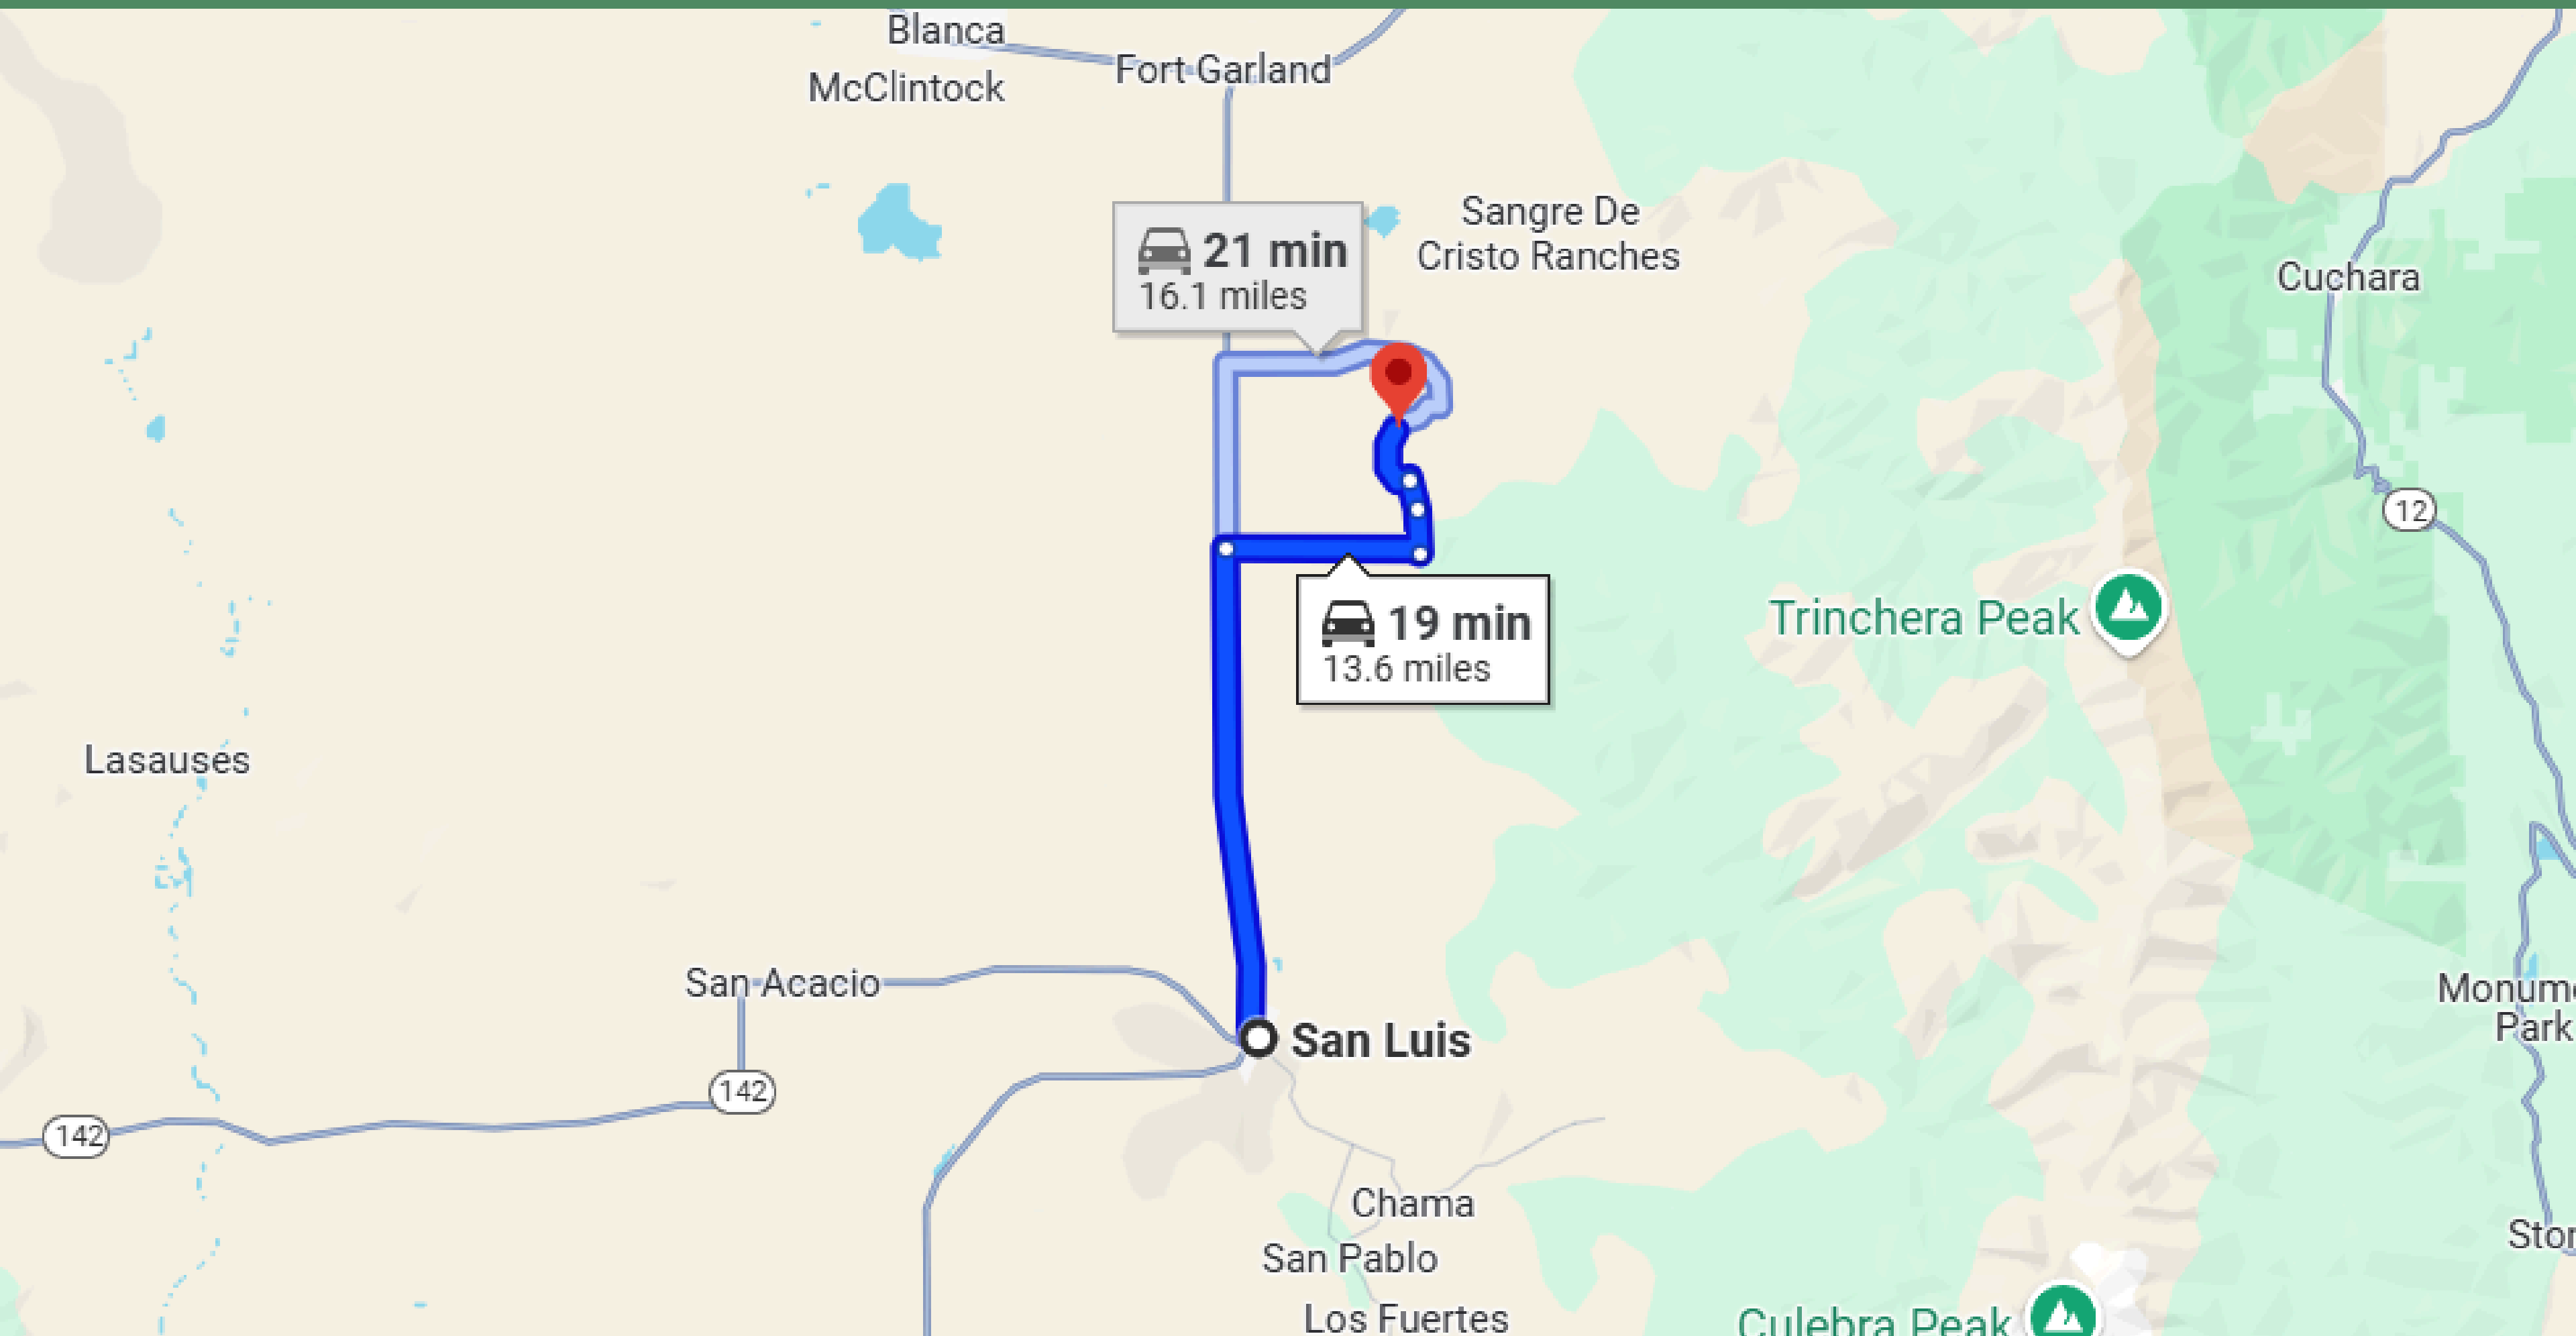

3.5 HRS DRIVE TO DENVER

19-MINUTE DRIVE TO SAN LUIS TOWN

16-MINUTE DRIVE TO FORT GARLAND TOWN