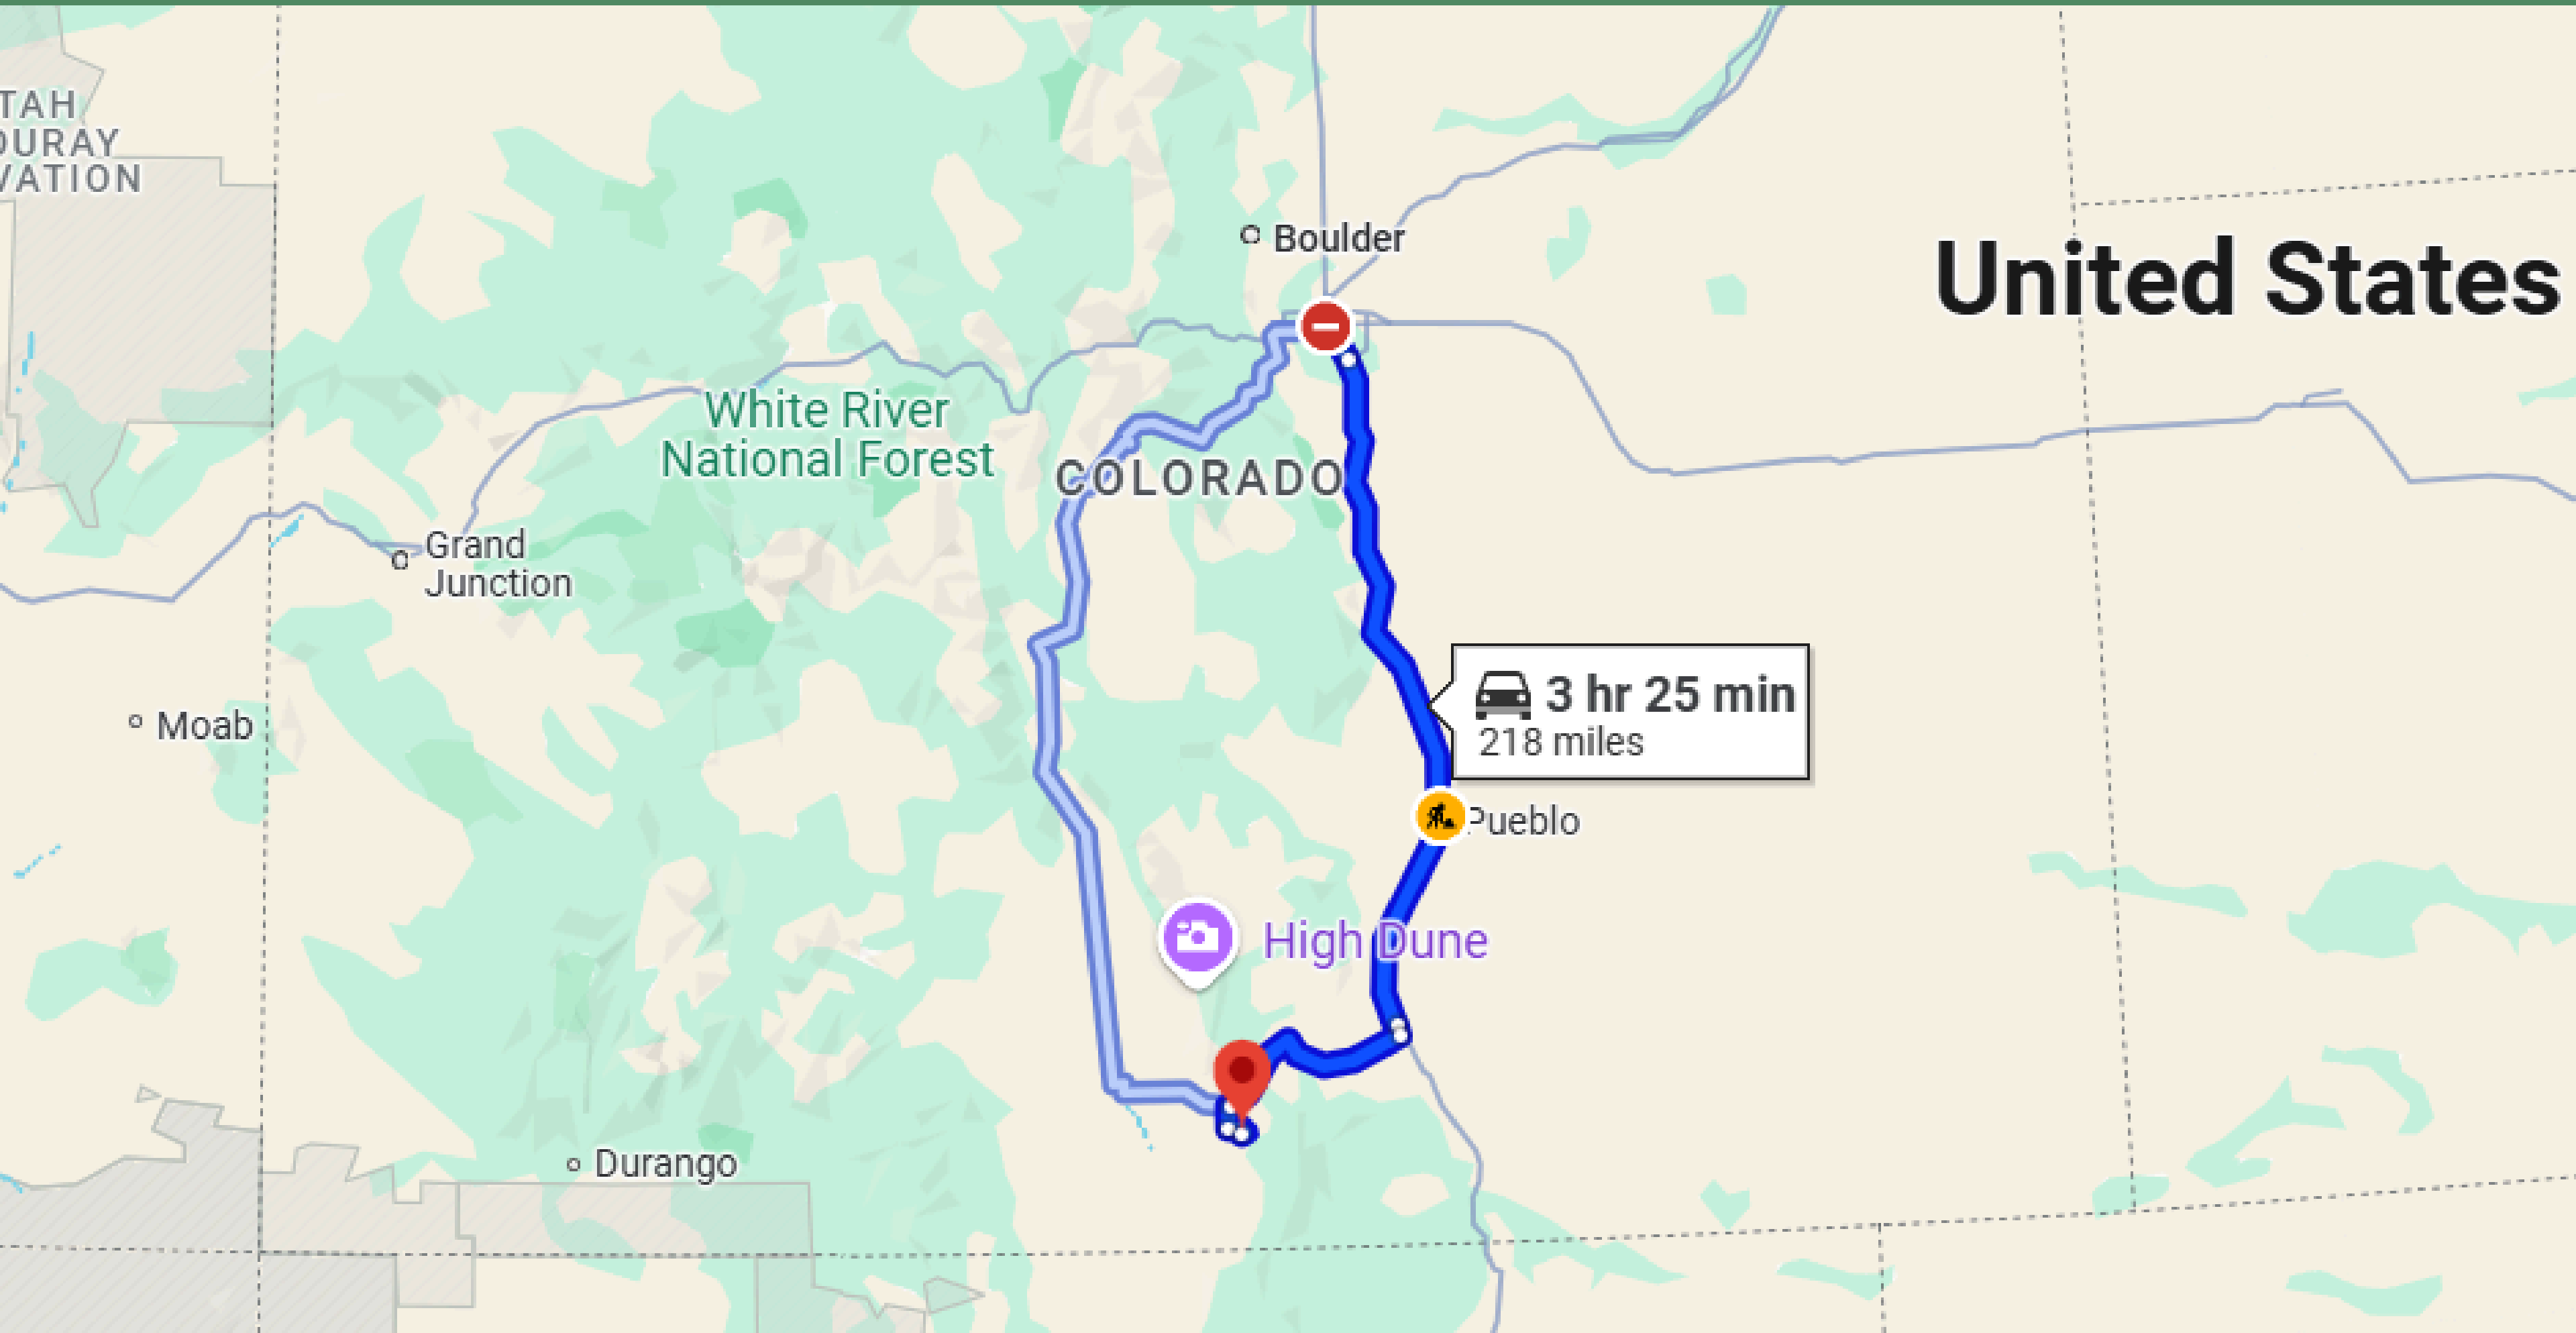

3.5 HRS DRIVE TO DENVER

19-MINUTE DRIVE TO SAN LUIS TOWN

16-MINUTE DRIVE TO FORT GARLAND TOWN