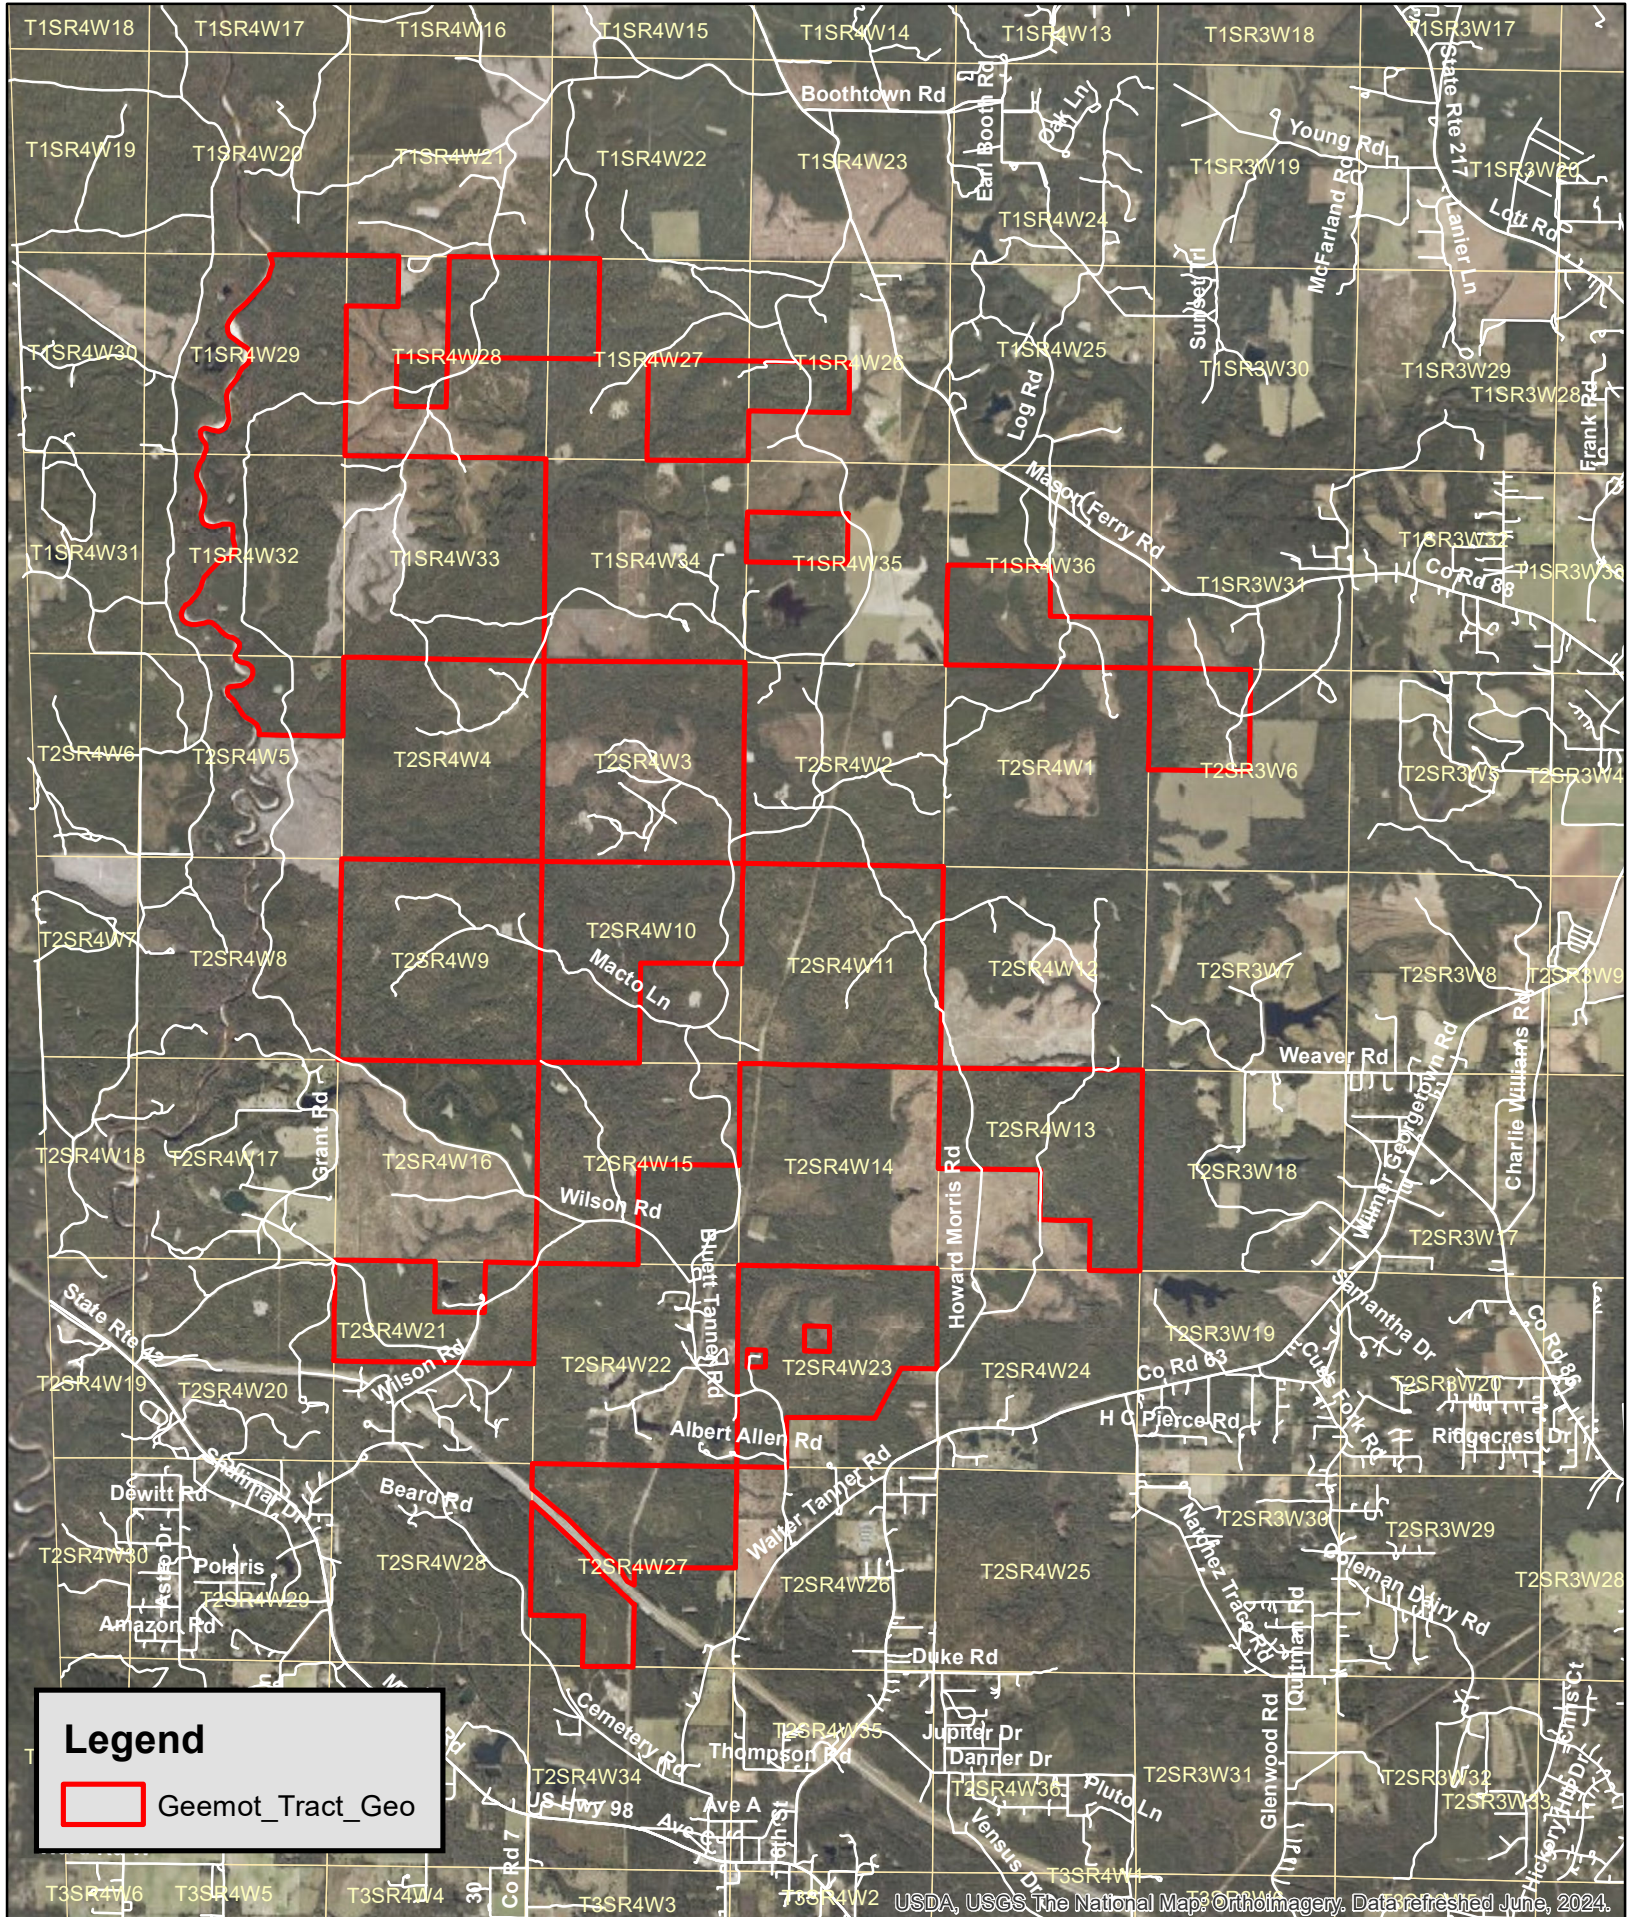

Legend

Geemot_Tract_Geo

USDA, USGS The National Map® Orthoimagery. Data refreshed June, 2024.

GEE-MO Timberlands
6,982+- Acres
Mobile County, Al

Map is for illustrative purposes only. Accuracy is not guaranteed

Legend

 Geemot_Tract_Geo