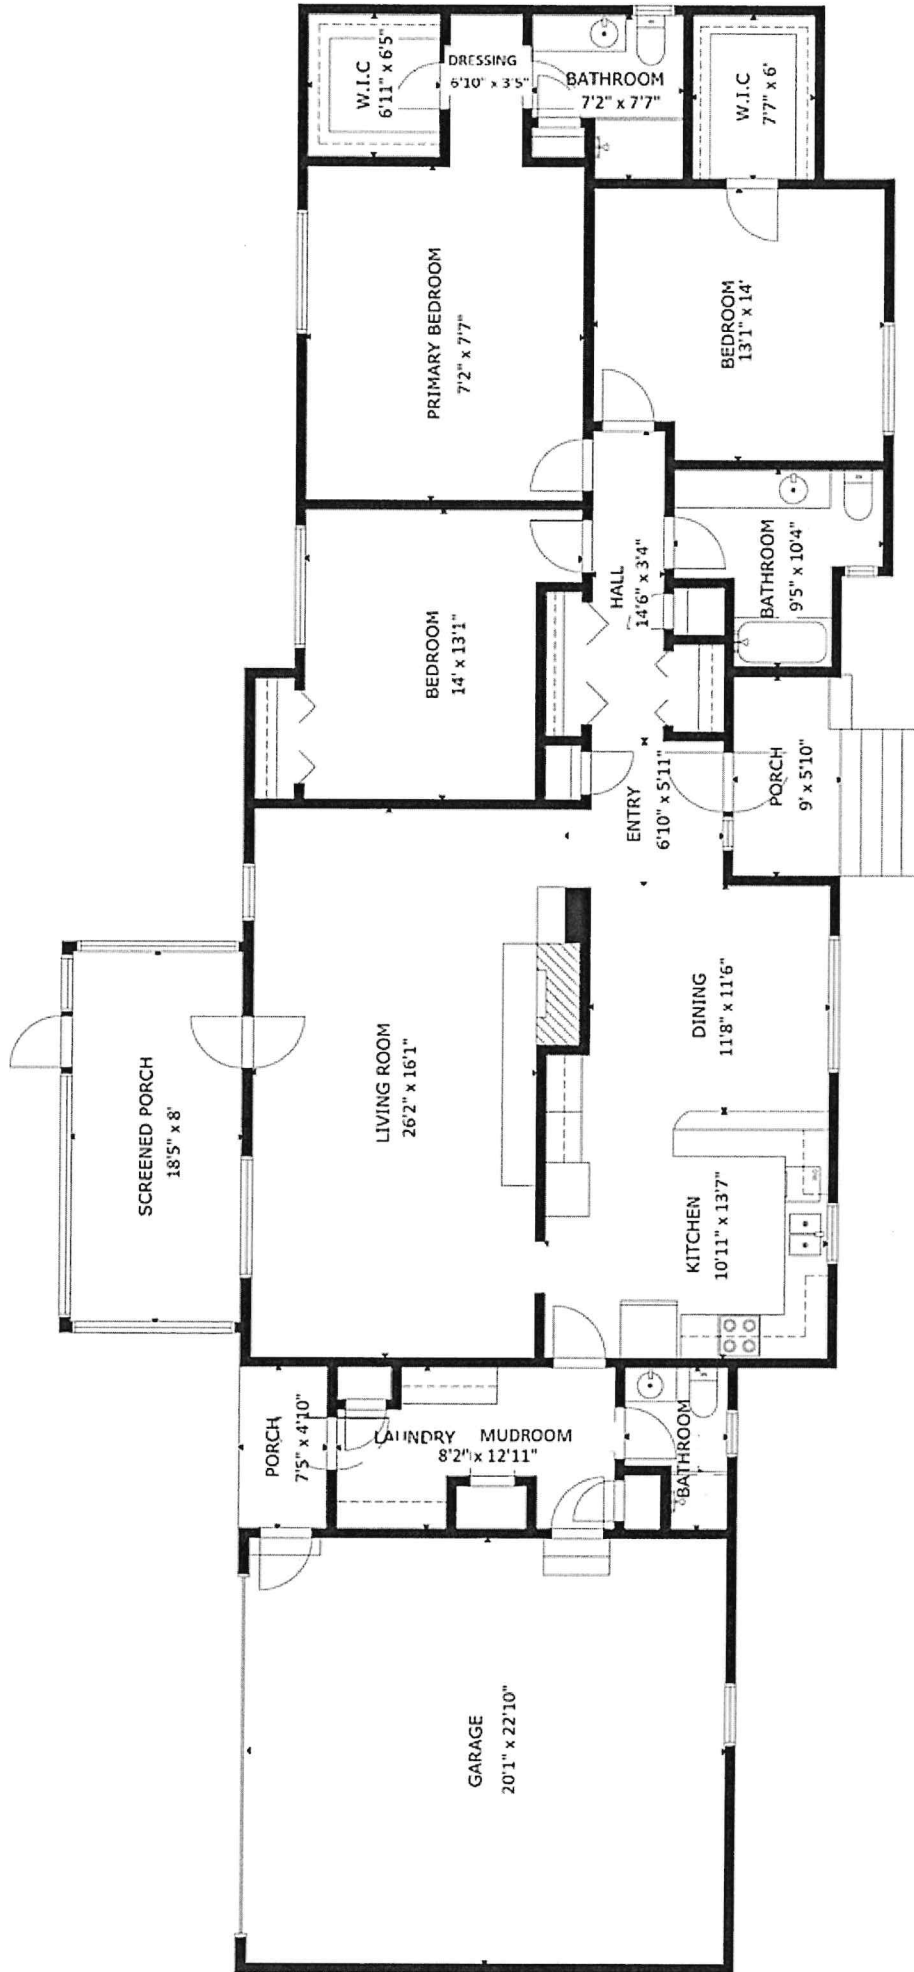

9550 Silk Hope Liberty Road Siler City, NC 27344

The following dimensions are approximate interior wall to wall dimensions, measured on site, from the widest portion of each room, then calculated to Feet/Inches from Rounded Decimal Feet. Information deemed reliable, but not guaranteed.

MAIN FLOOR