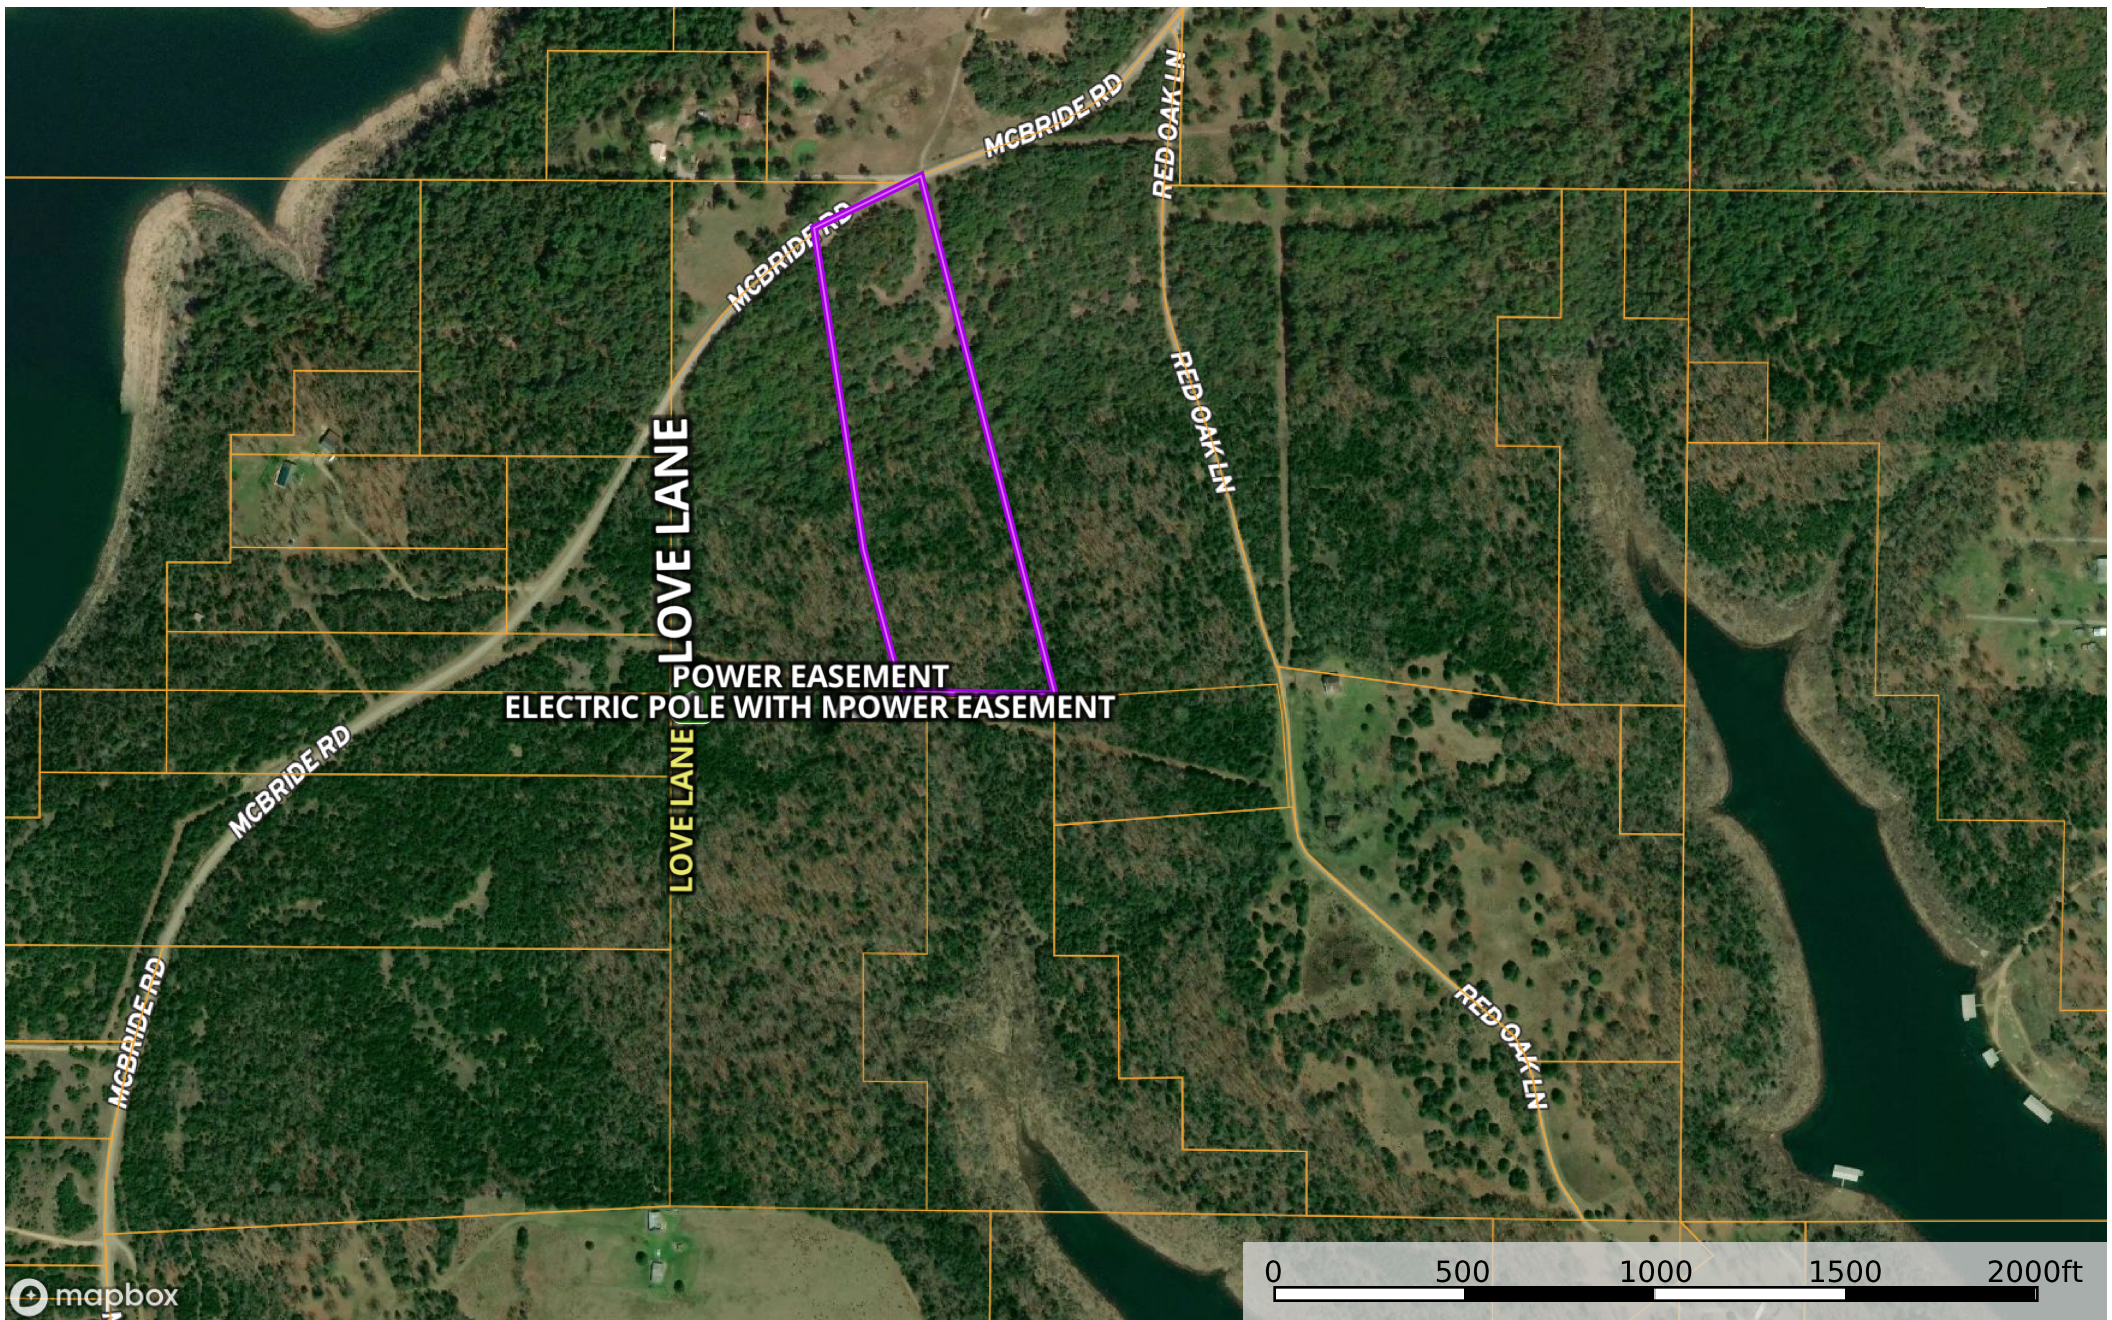

3505 McBride Road
Marion County, Missouri, 21.72 AC +/-

mapbox

Shed / Shack Boundary 1