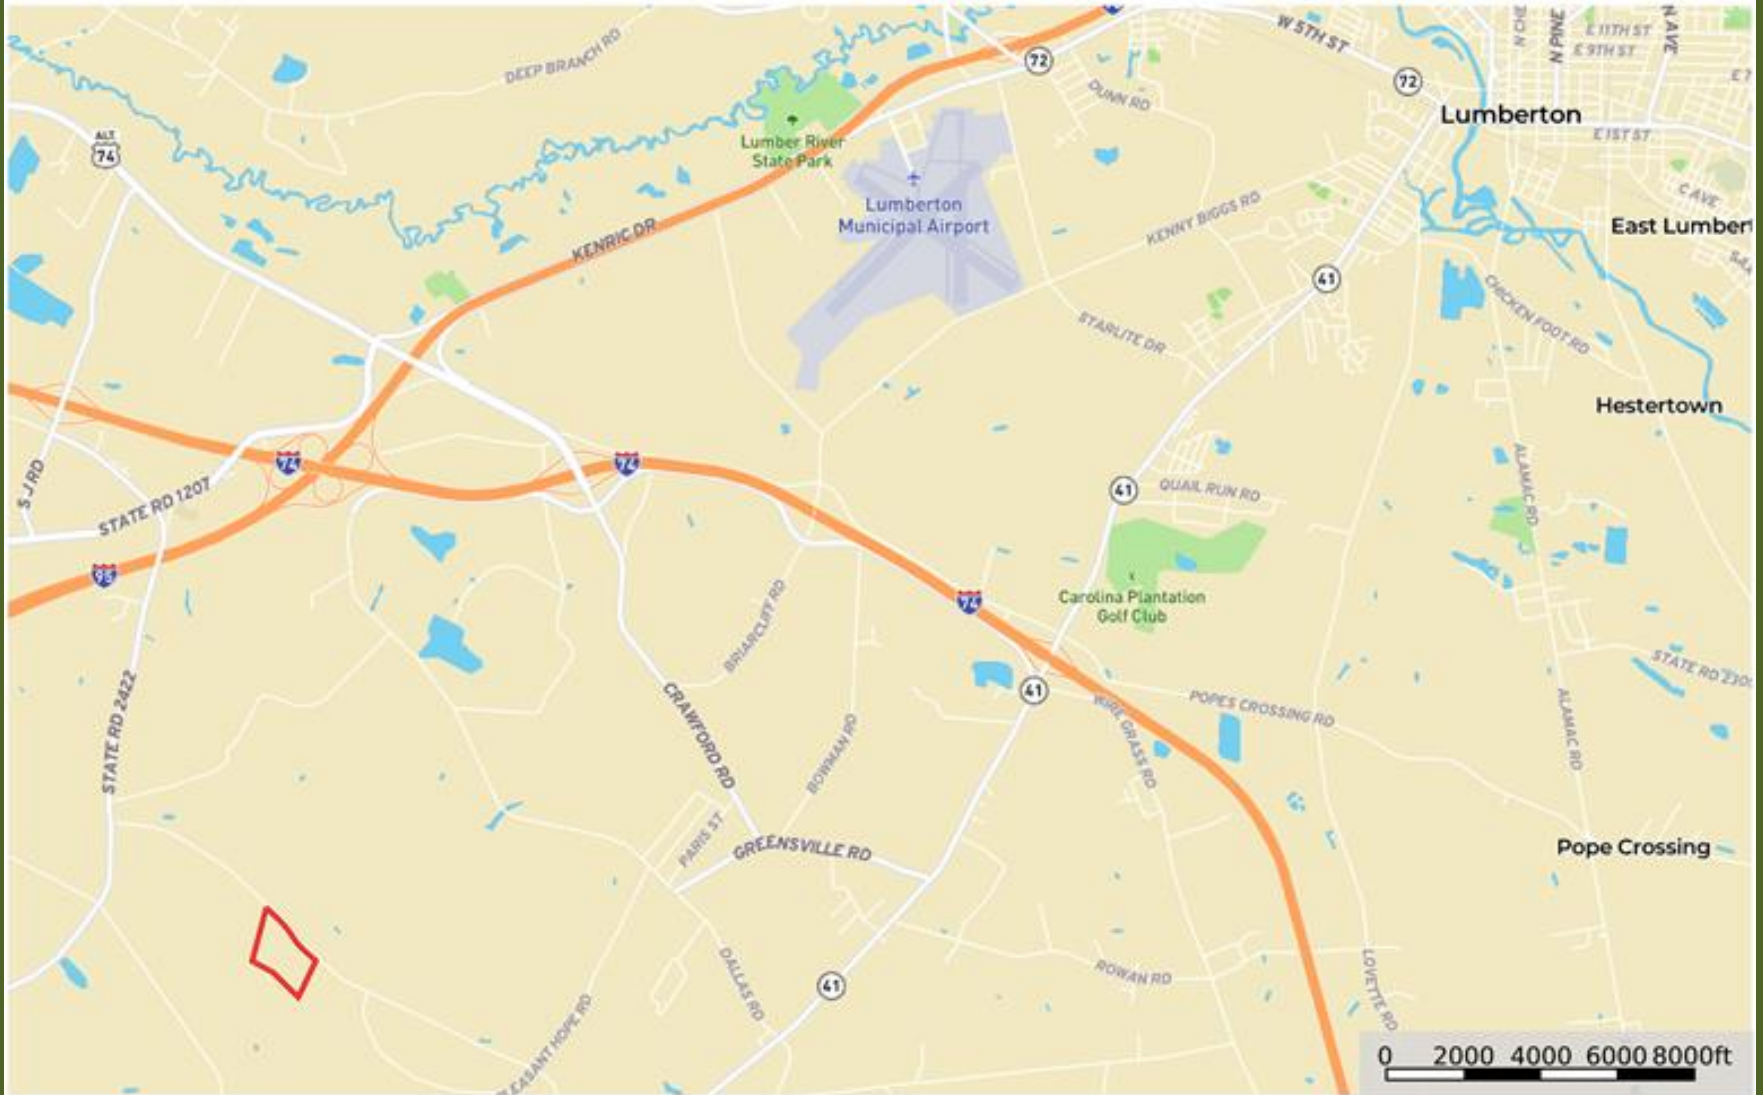

Centerville Church Road Tract Location Map

Robeson County, North Carolina, 41 AC +/-

Boundary

Marty Lanier
P: (910) 617-4326

www.rockcreeklandcompany.com

604 George II Highway Winnabow NC 28479