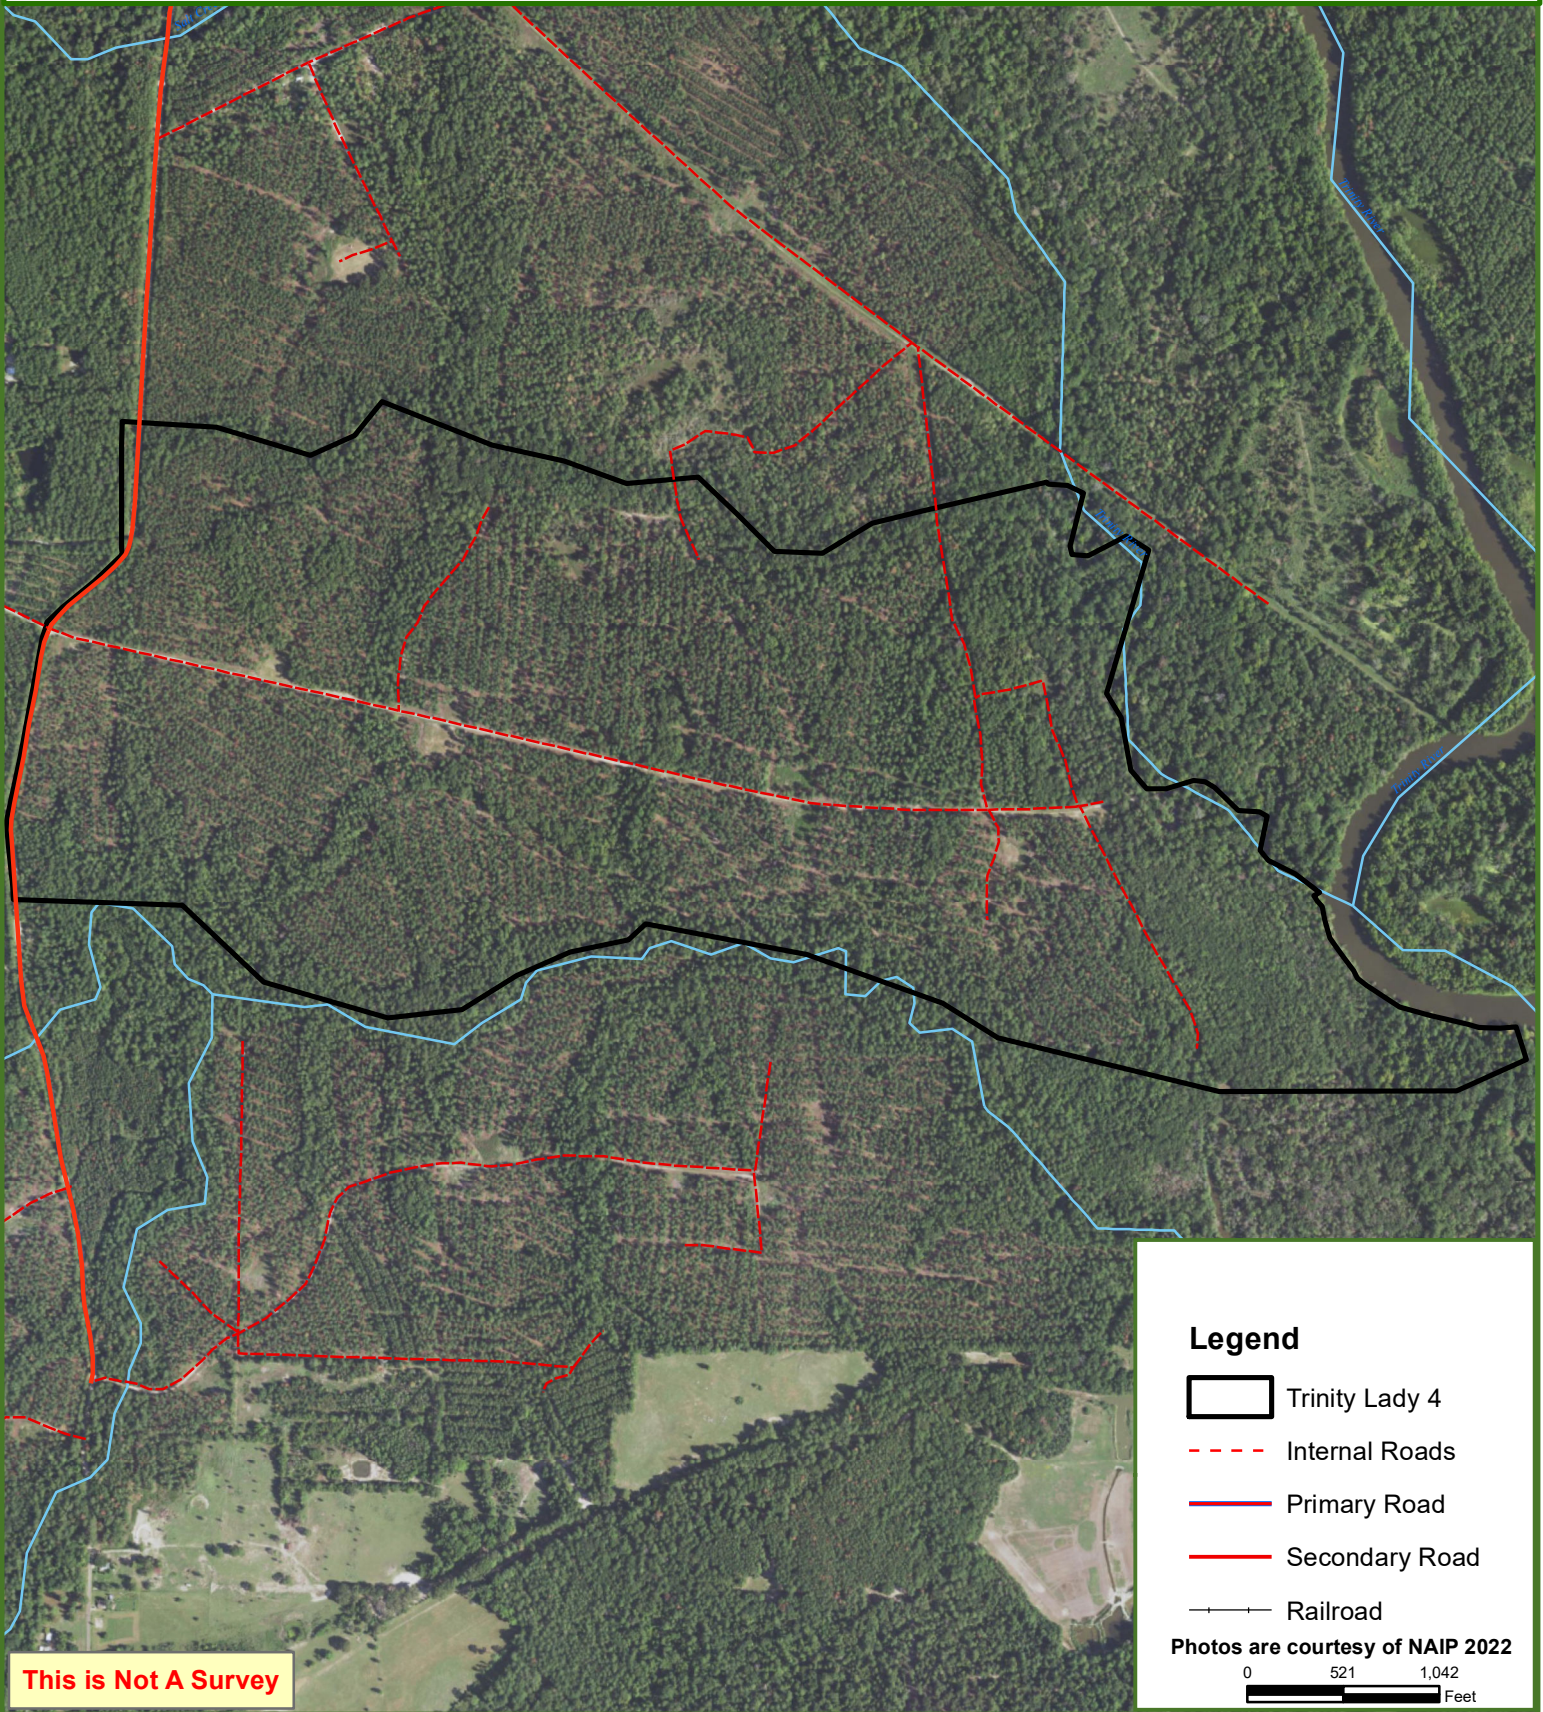

# Trinity Lady 4

## Trinity County, TX

401.00 ± Acres

### Legend

- Trinity Lady 4
- Internal Roads
- Primary Road
- Secondary Road
- Railroad

Photos are courtesy of NAIP 2022

0 521 1,042  
Feet

**This is Not A Survey**

This map was produced from information supplied by the seller and the use of aerial photography. The boundary lines portrayed on this map are approximate and could be different than the actual location of the boundaries found in the field.