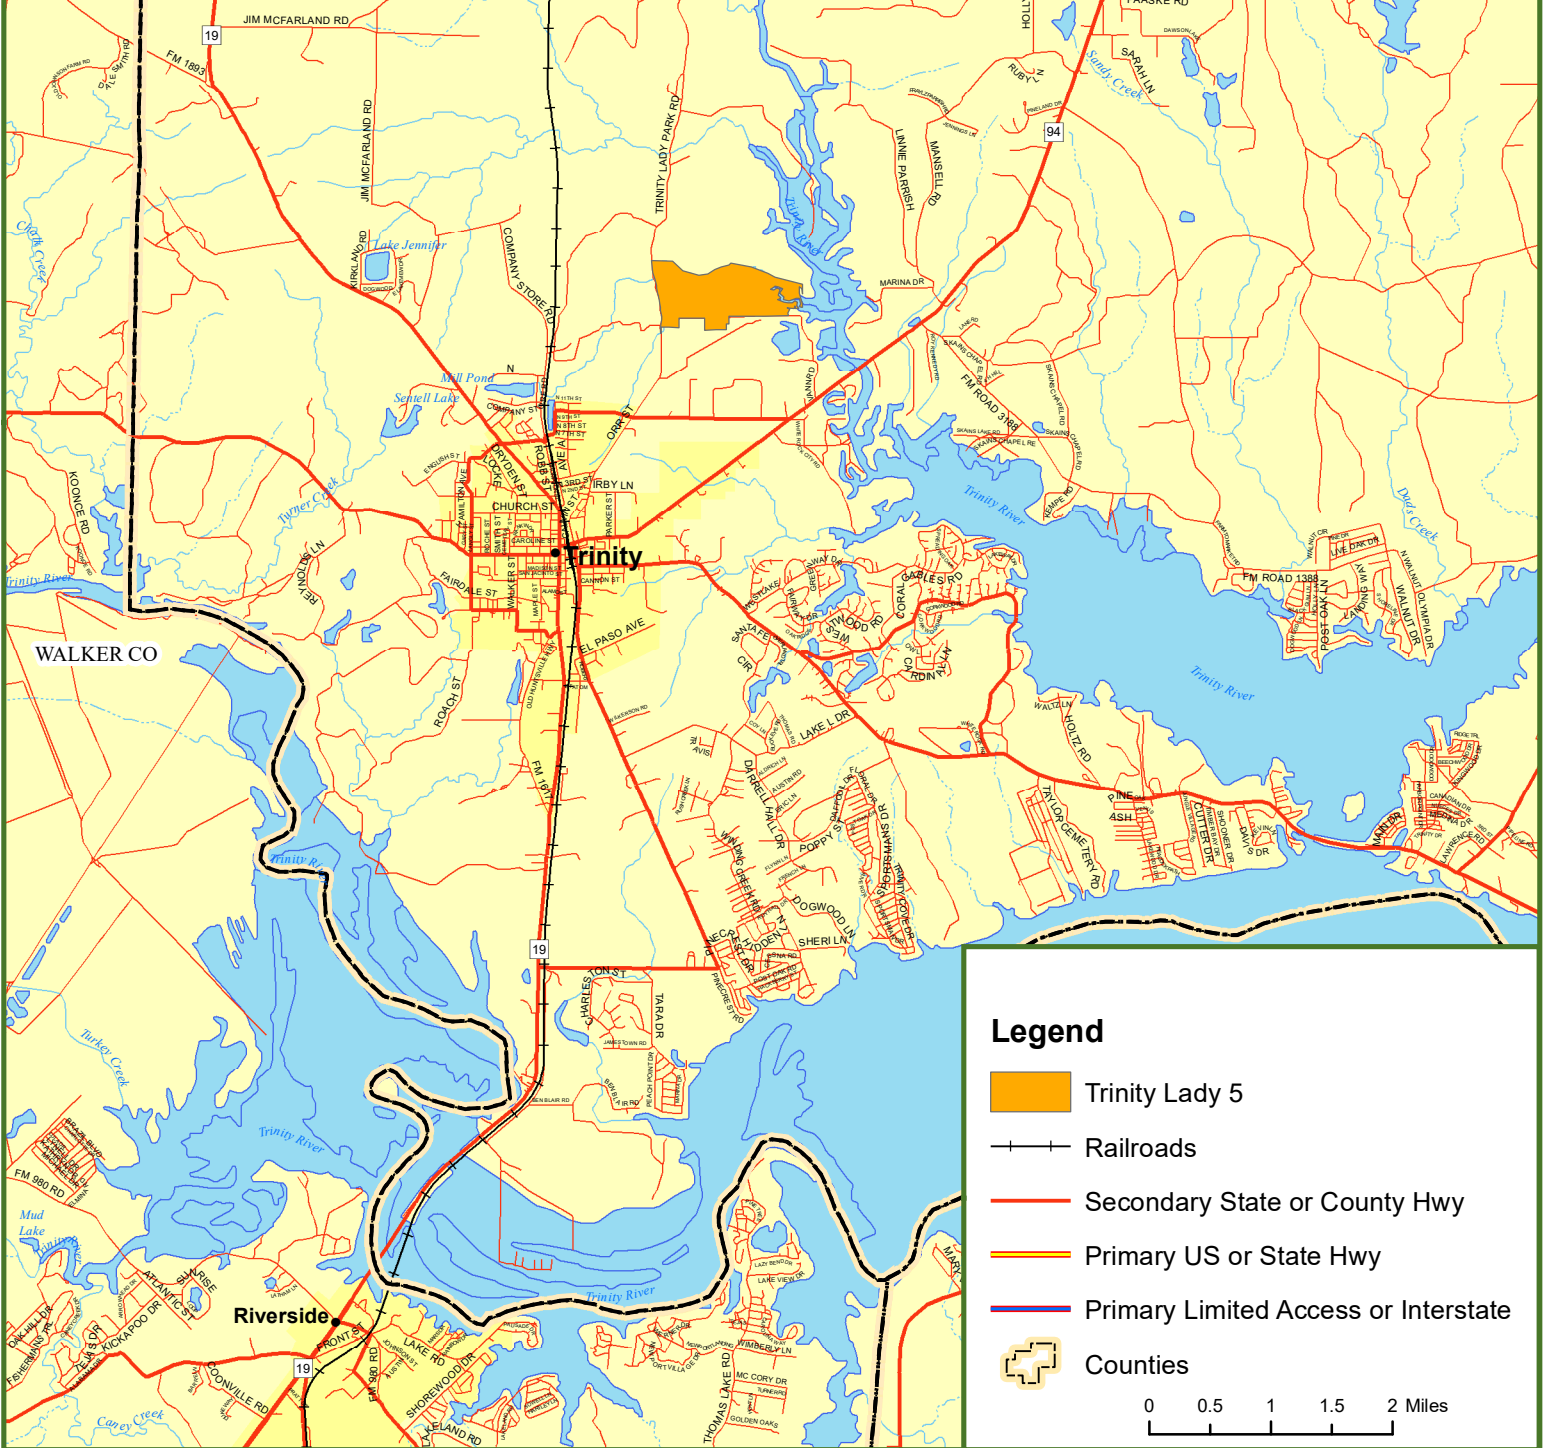

Locus Map Trinity Lady 5 Trinity County, TX 304.00 ± Acres

Legend

-  Trinity Lady 5
-  Railroads
-  Secondary State or County Hwy
-  Primary US or State Hwy
-  Primary Limited Access or Interstate
-  Counties