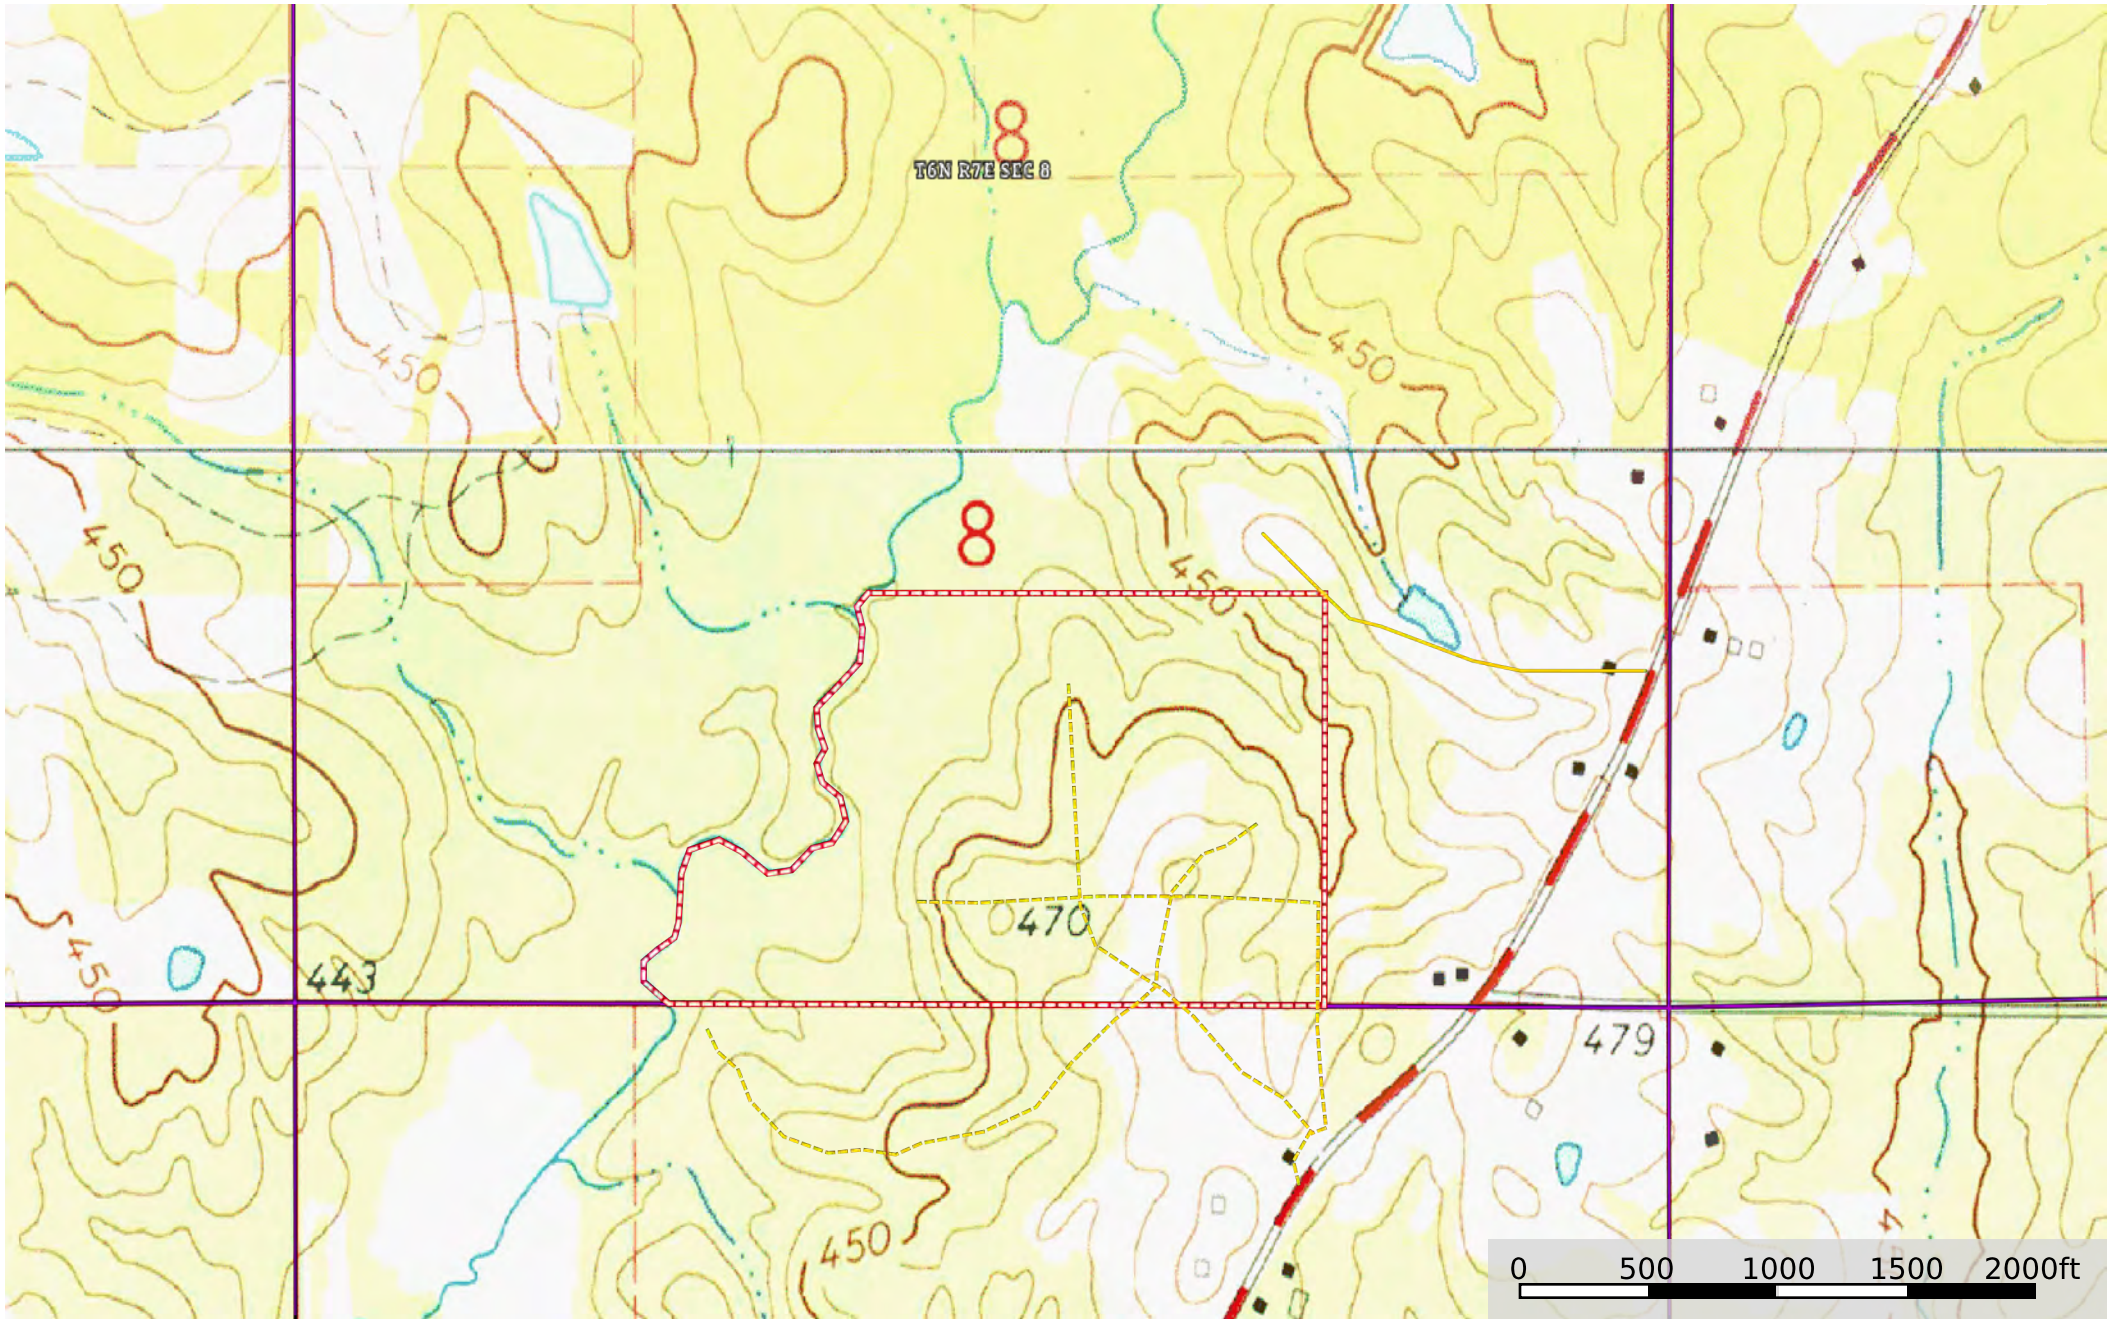

Lincoln 65 Wright

Lincoln County, Mississippi, 65 AC +/-

--- Road / Trail — Primary Road ▭ Boundary

Lincoln 65 Wright

Lincoln County, Mississippi, 65 AC +/-

--- Road / Trail — Primary Road ▭ Boundary