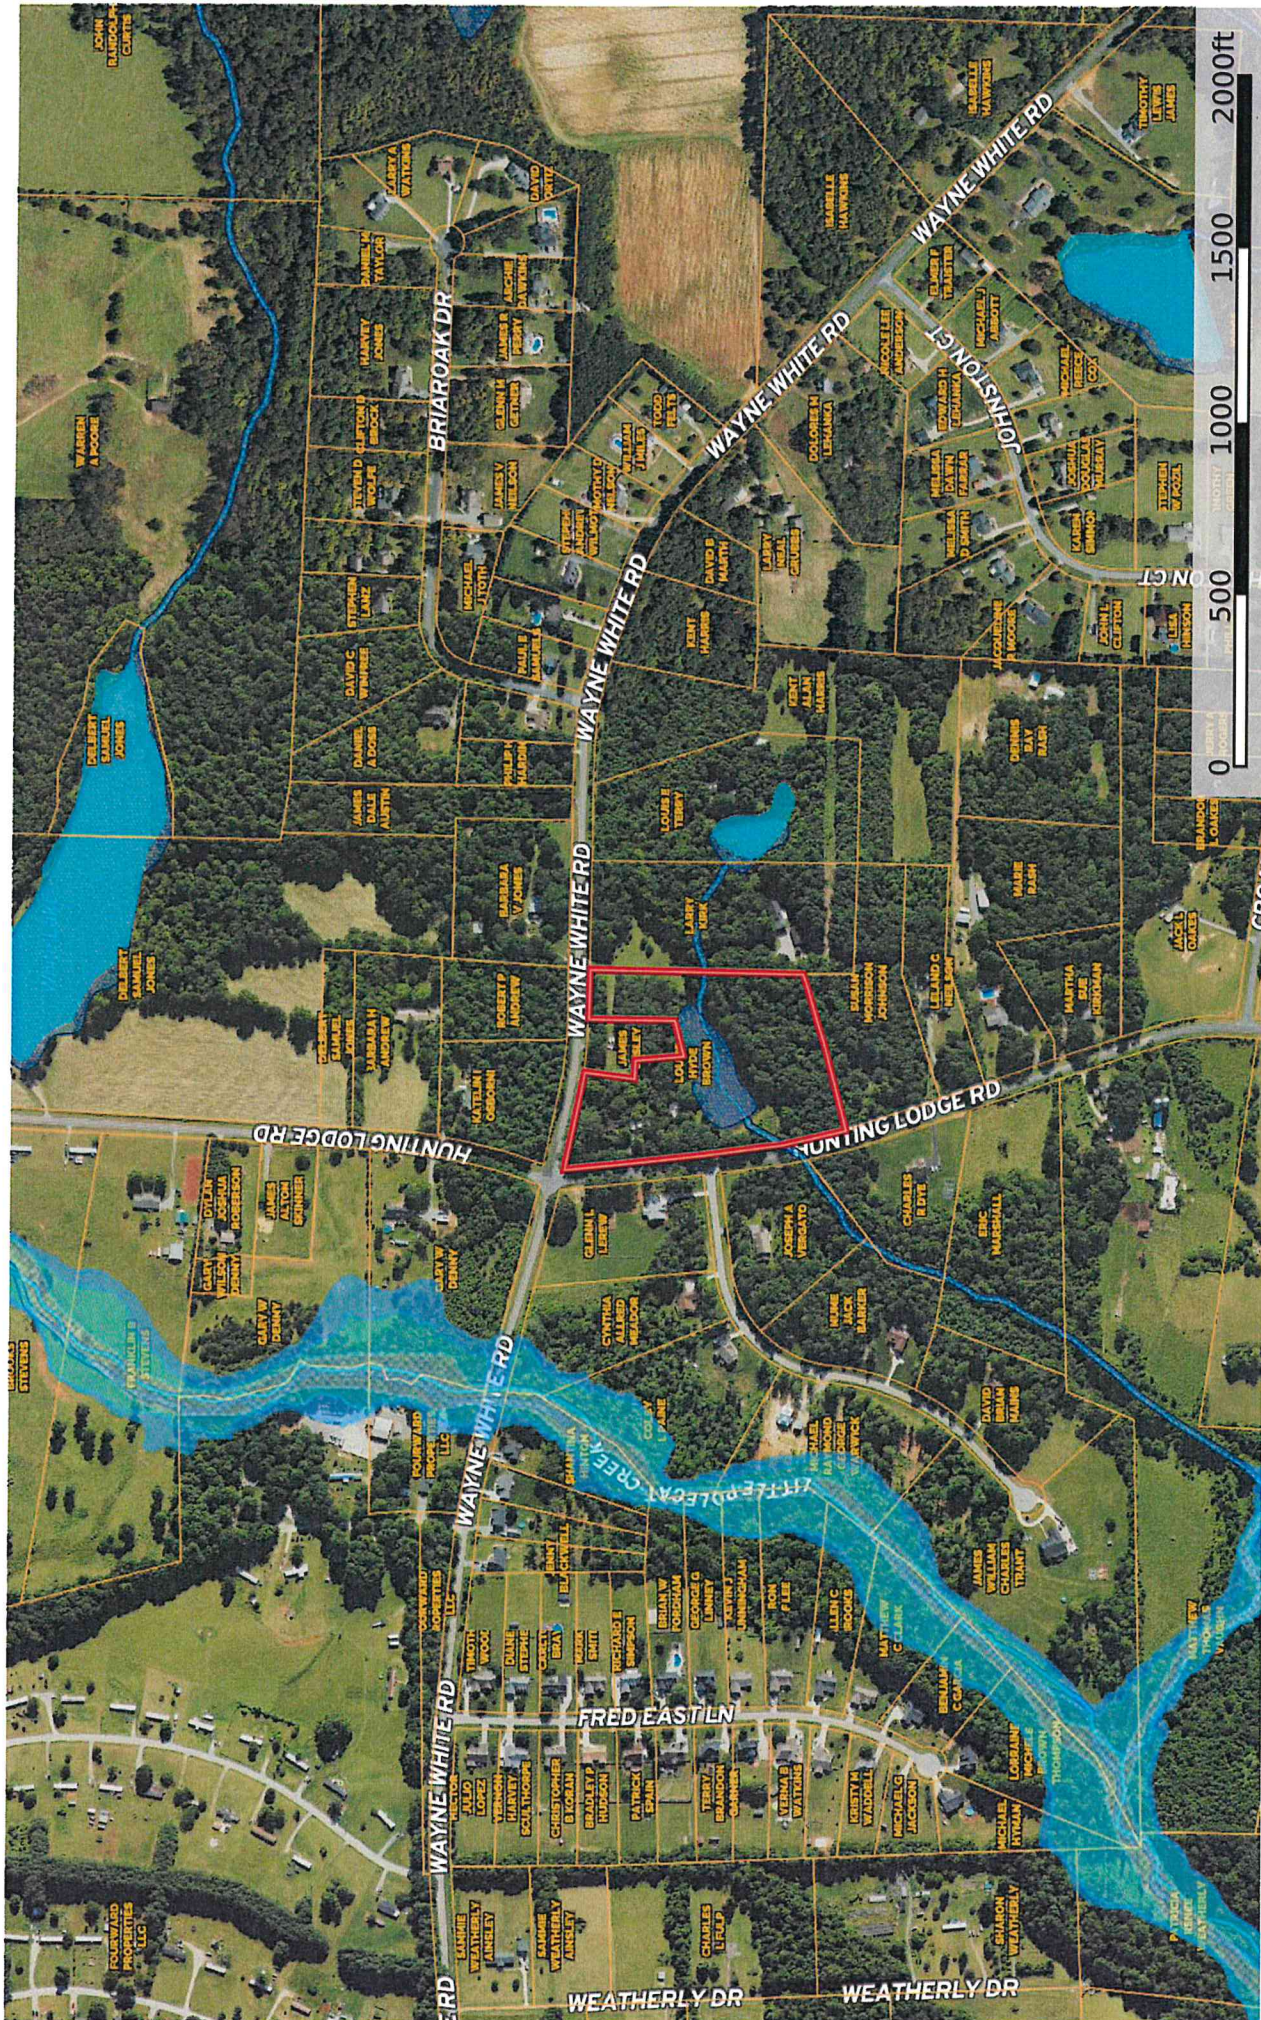

2930 Wayne White Rd, Climax, NC, 27233
 North Carolina, AC +/-

- Boundary
- Wetlands
- Riparian
- Stream, Intermittent
- River/Creek
- Water Body
- 100 Year Floodplain
- 500 Year Floodplain
- Floodway
- Special
- Unmapped/ Not Included

eric andrews

The information contained herein was obtained from sources deemed to be reliable. Land id™ Services makes no warranties or guarantees as to the completeness or accuracy thereof.