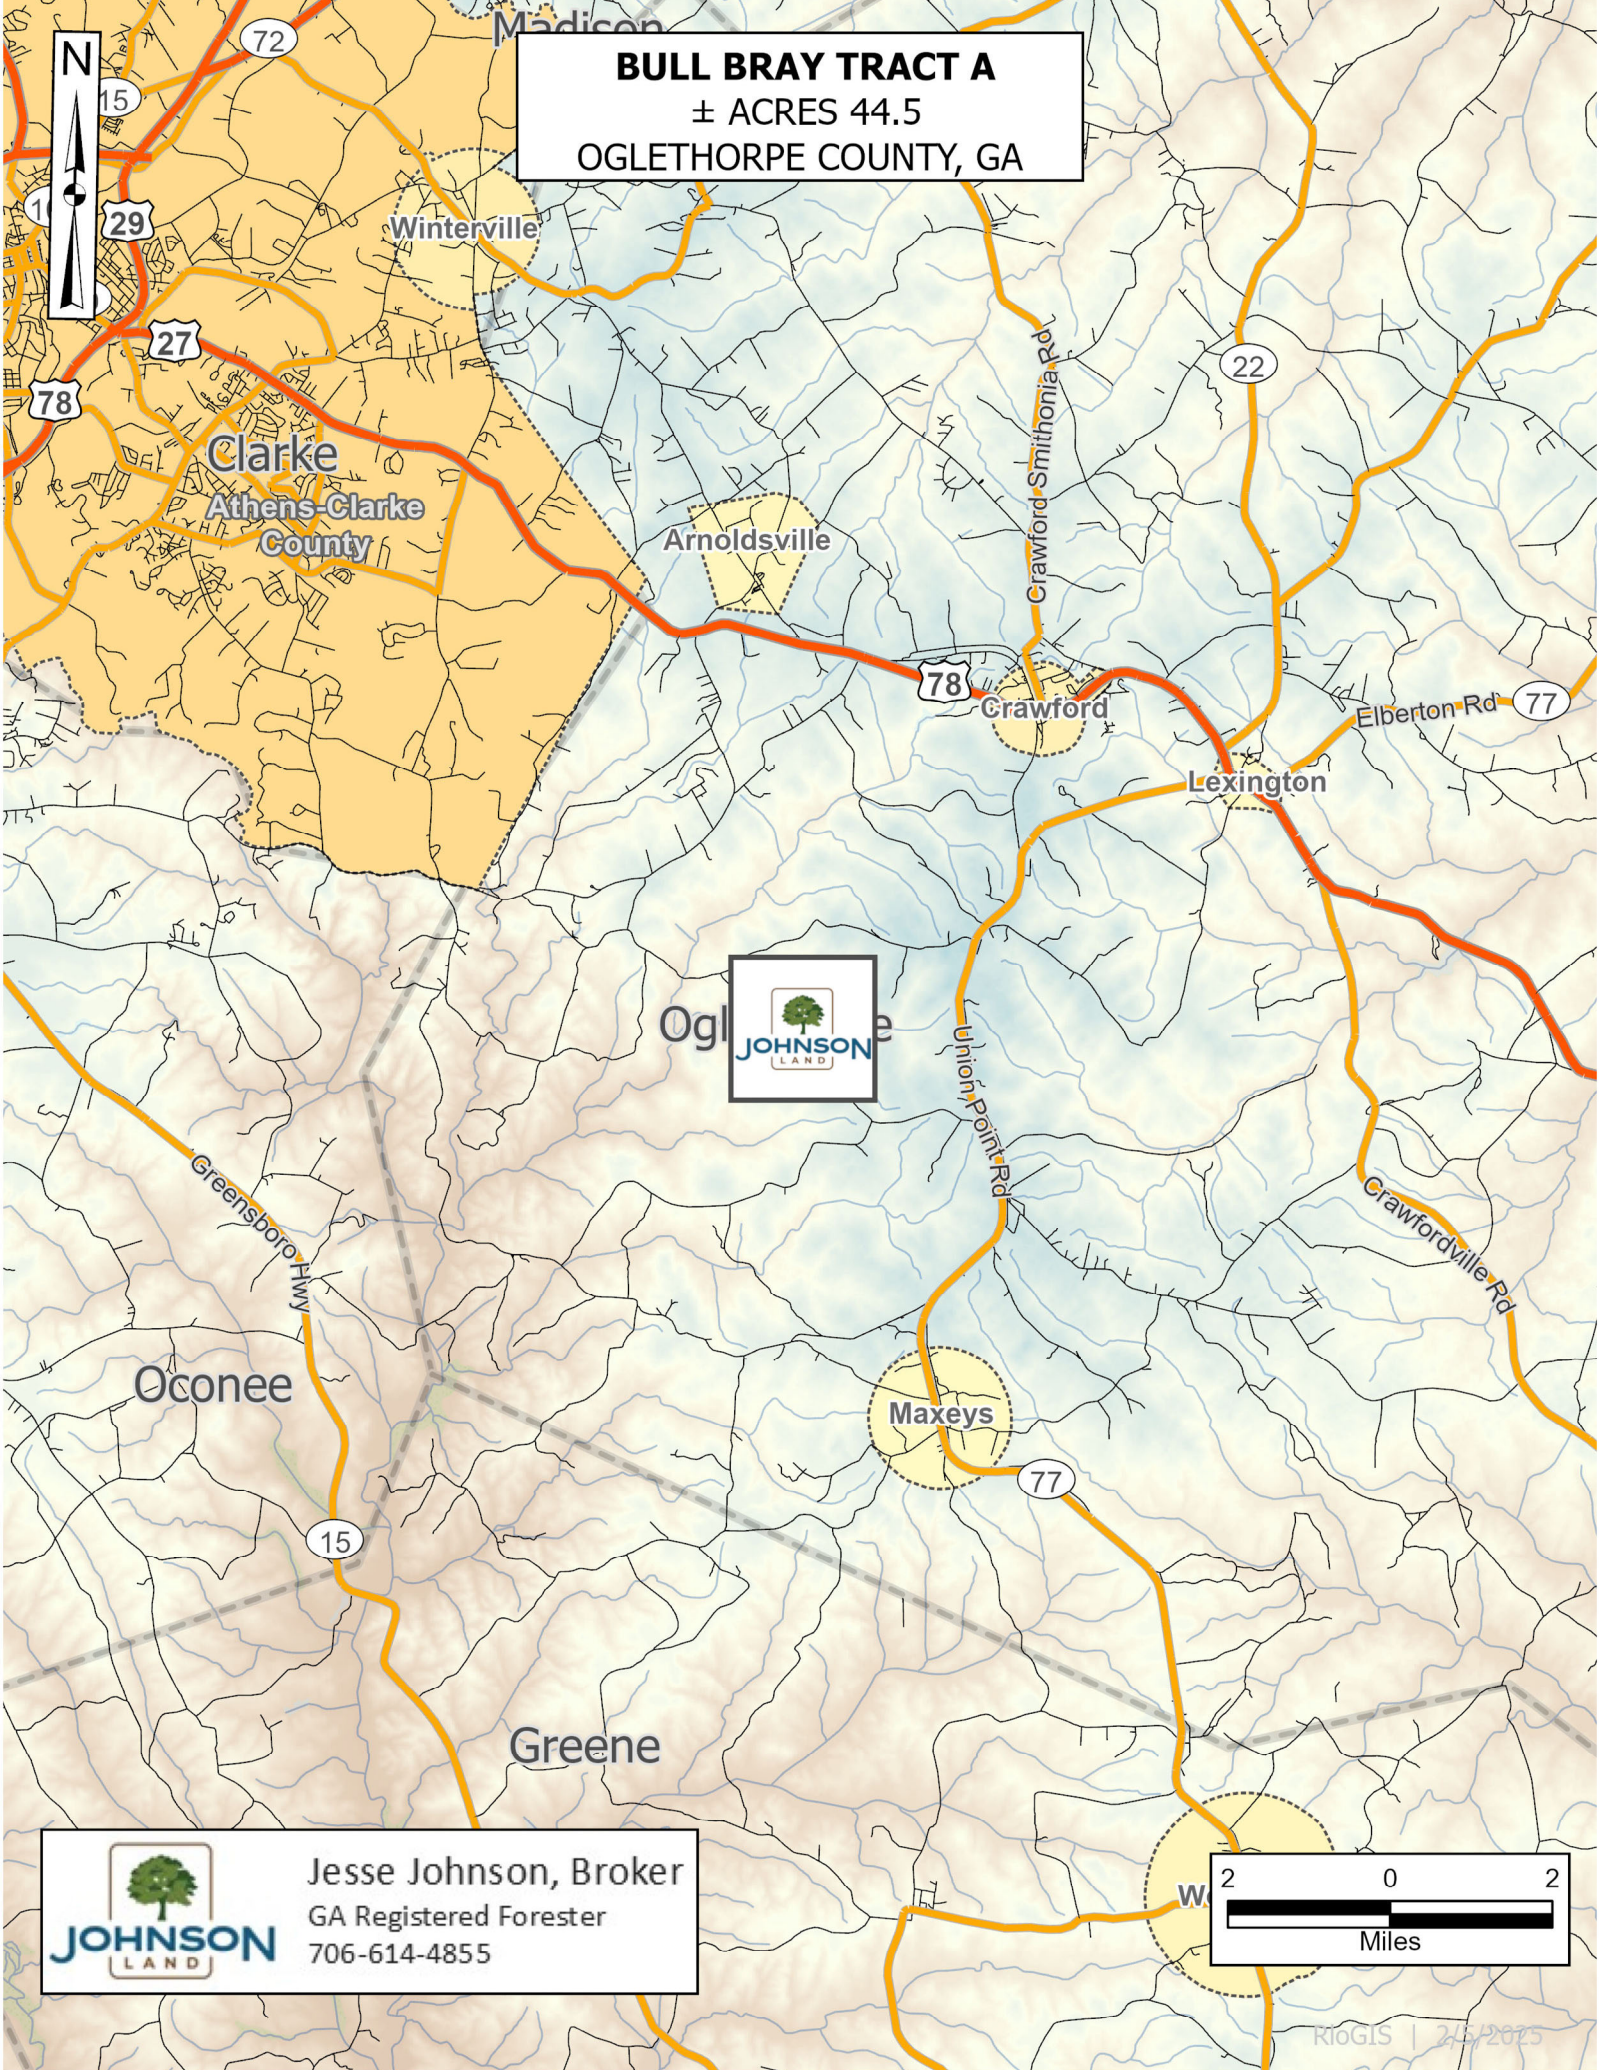

BULL BRAY TRACT A
± ACRES 44.5
OGLETHORPE COUNTY, GA

 **Jesse Johnson, Broker**
GA Registered Forester
706-614-4855