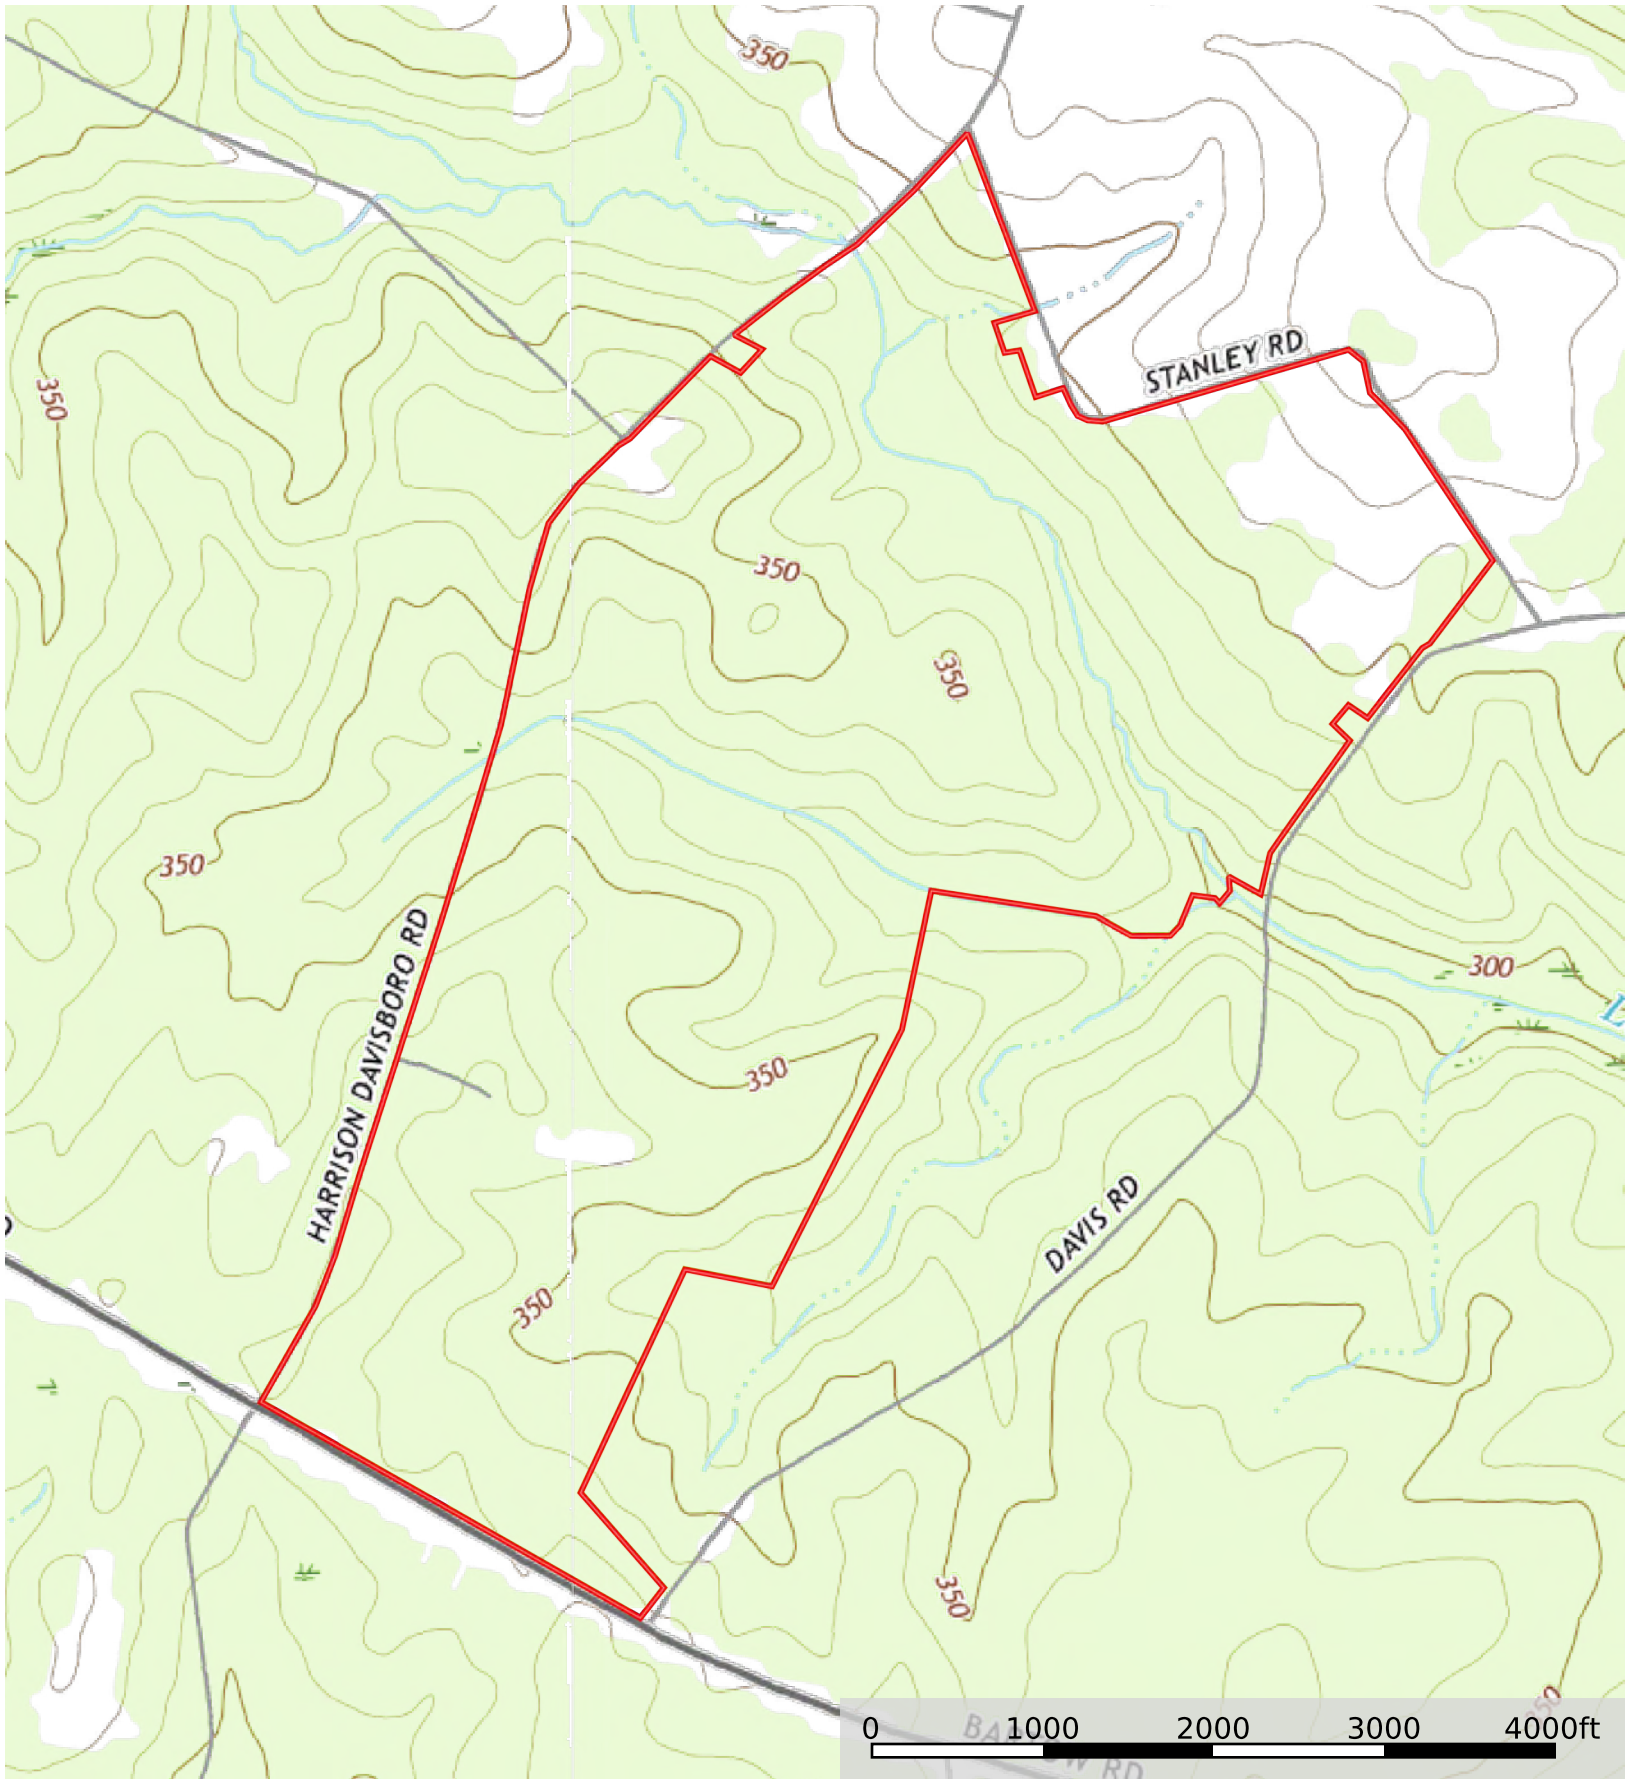

T&F Plantation

Washington County, Georgia, 590 AC +/-

 Boundary