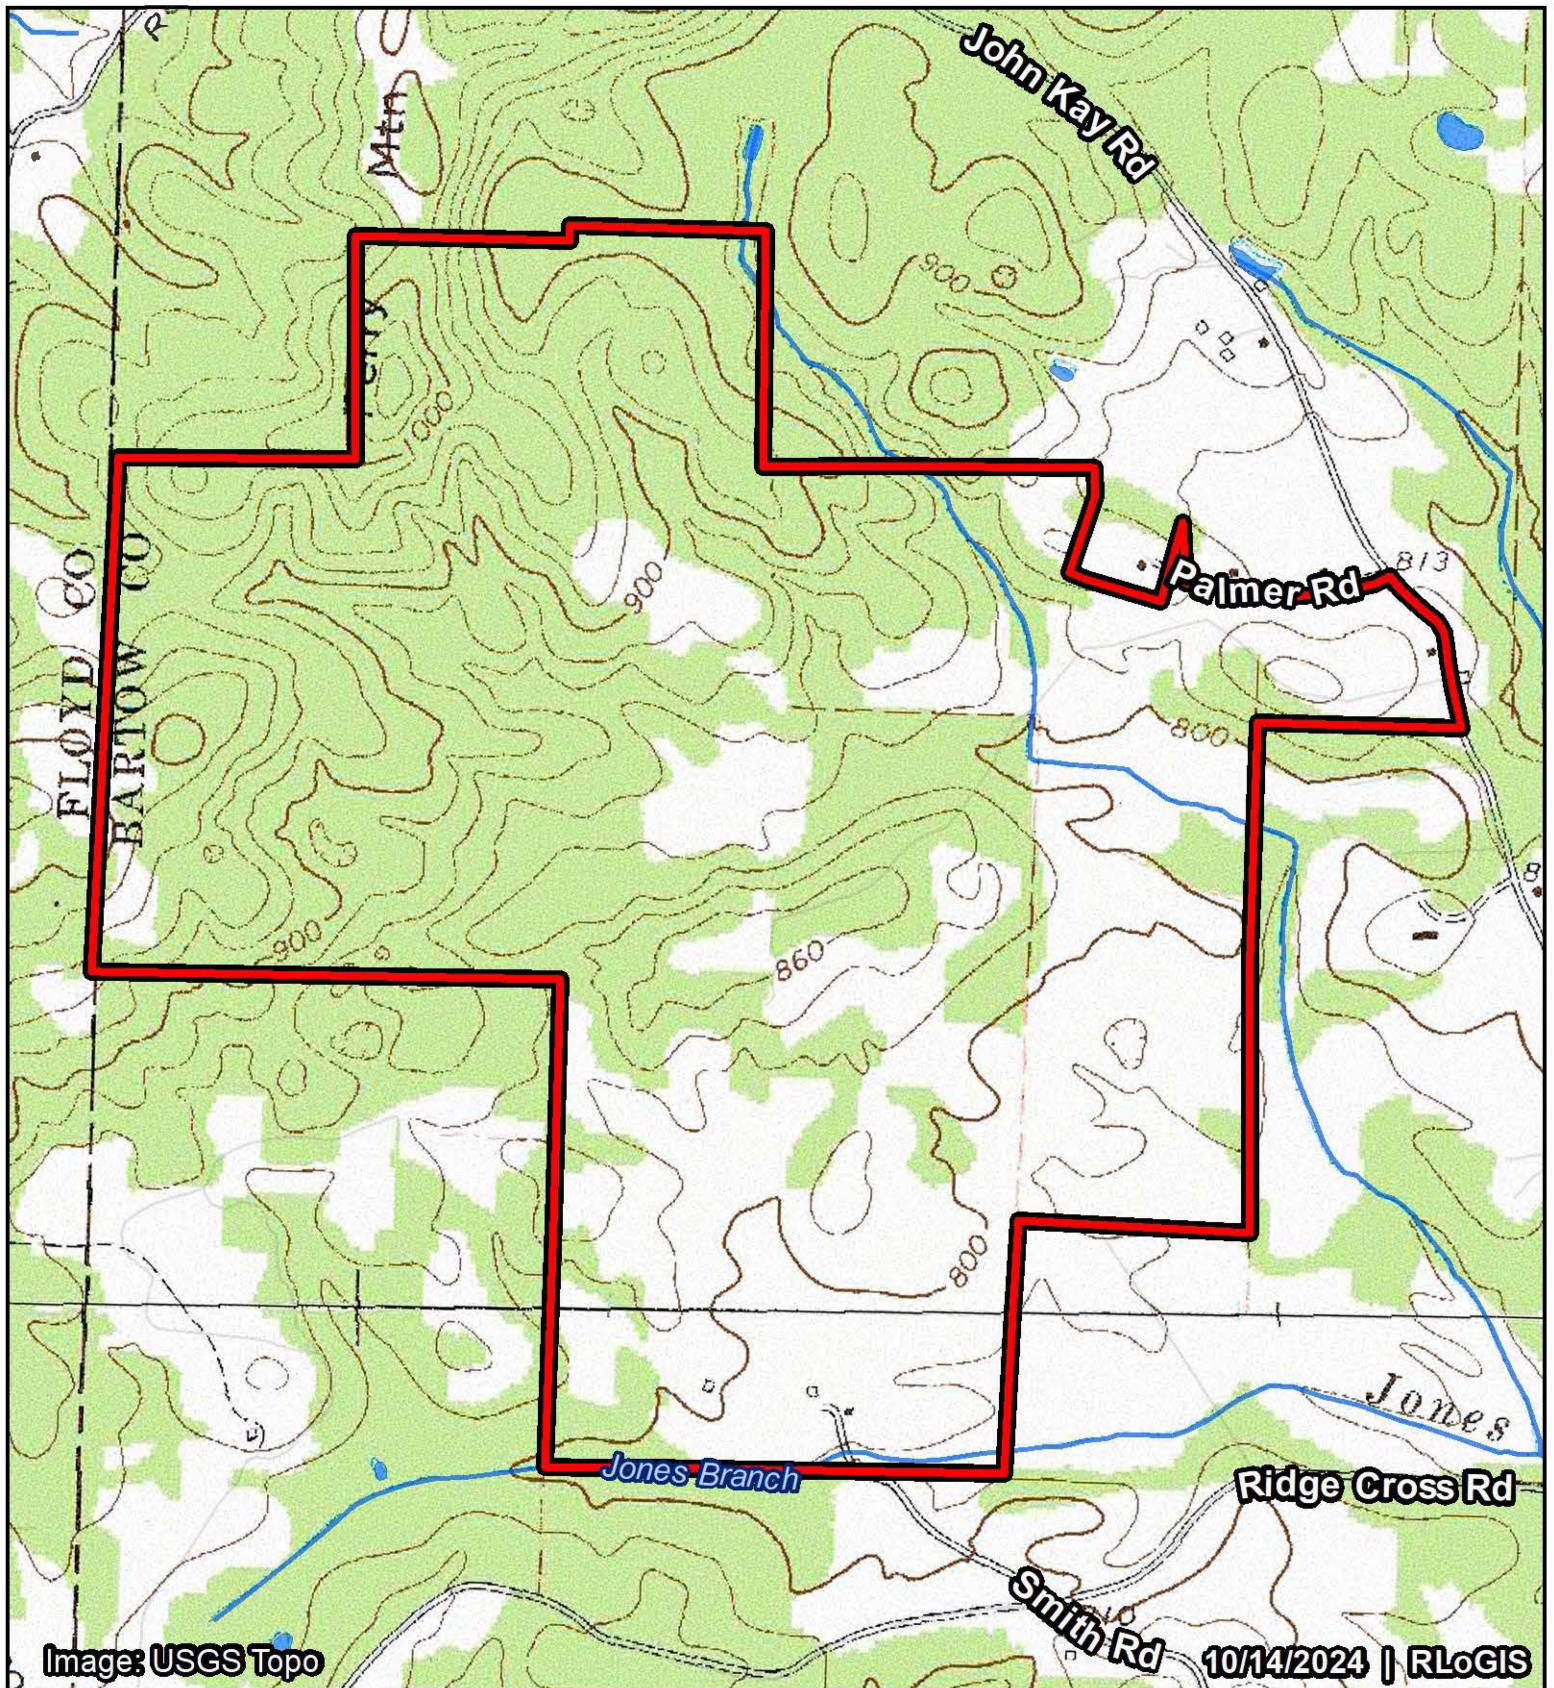

# Southern Land Exchange, LLC

Image: USGS Topo

Southern  
Land Exchange

## Bartow County, GA

±602.83 Acres

0 ft 720

1:12,000

*This map is for illustrative purposes only. There is no warranty on acreage, explicit or implied*