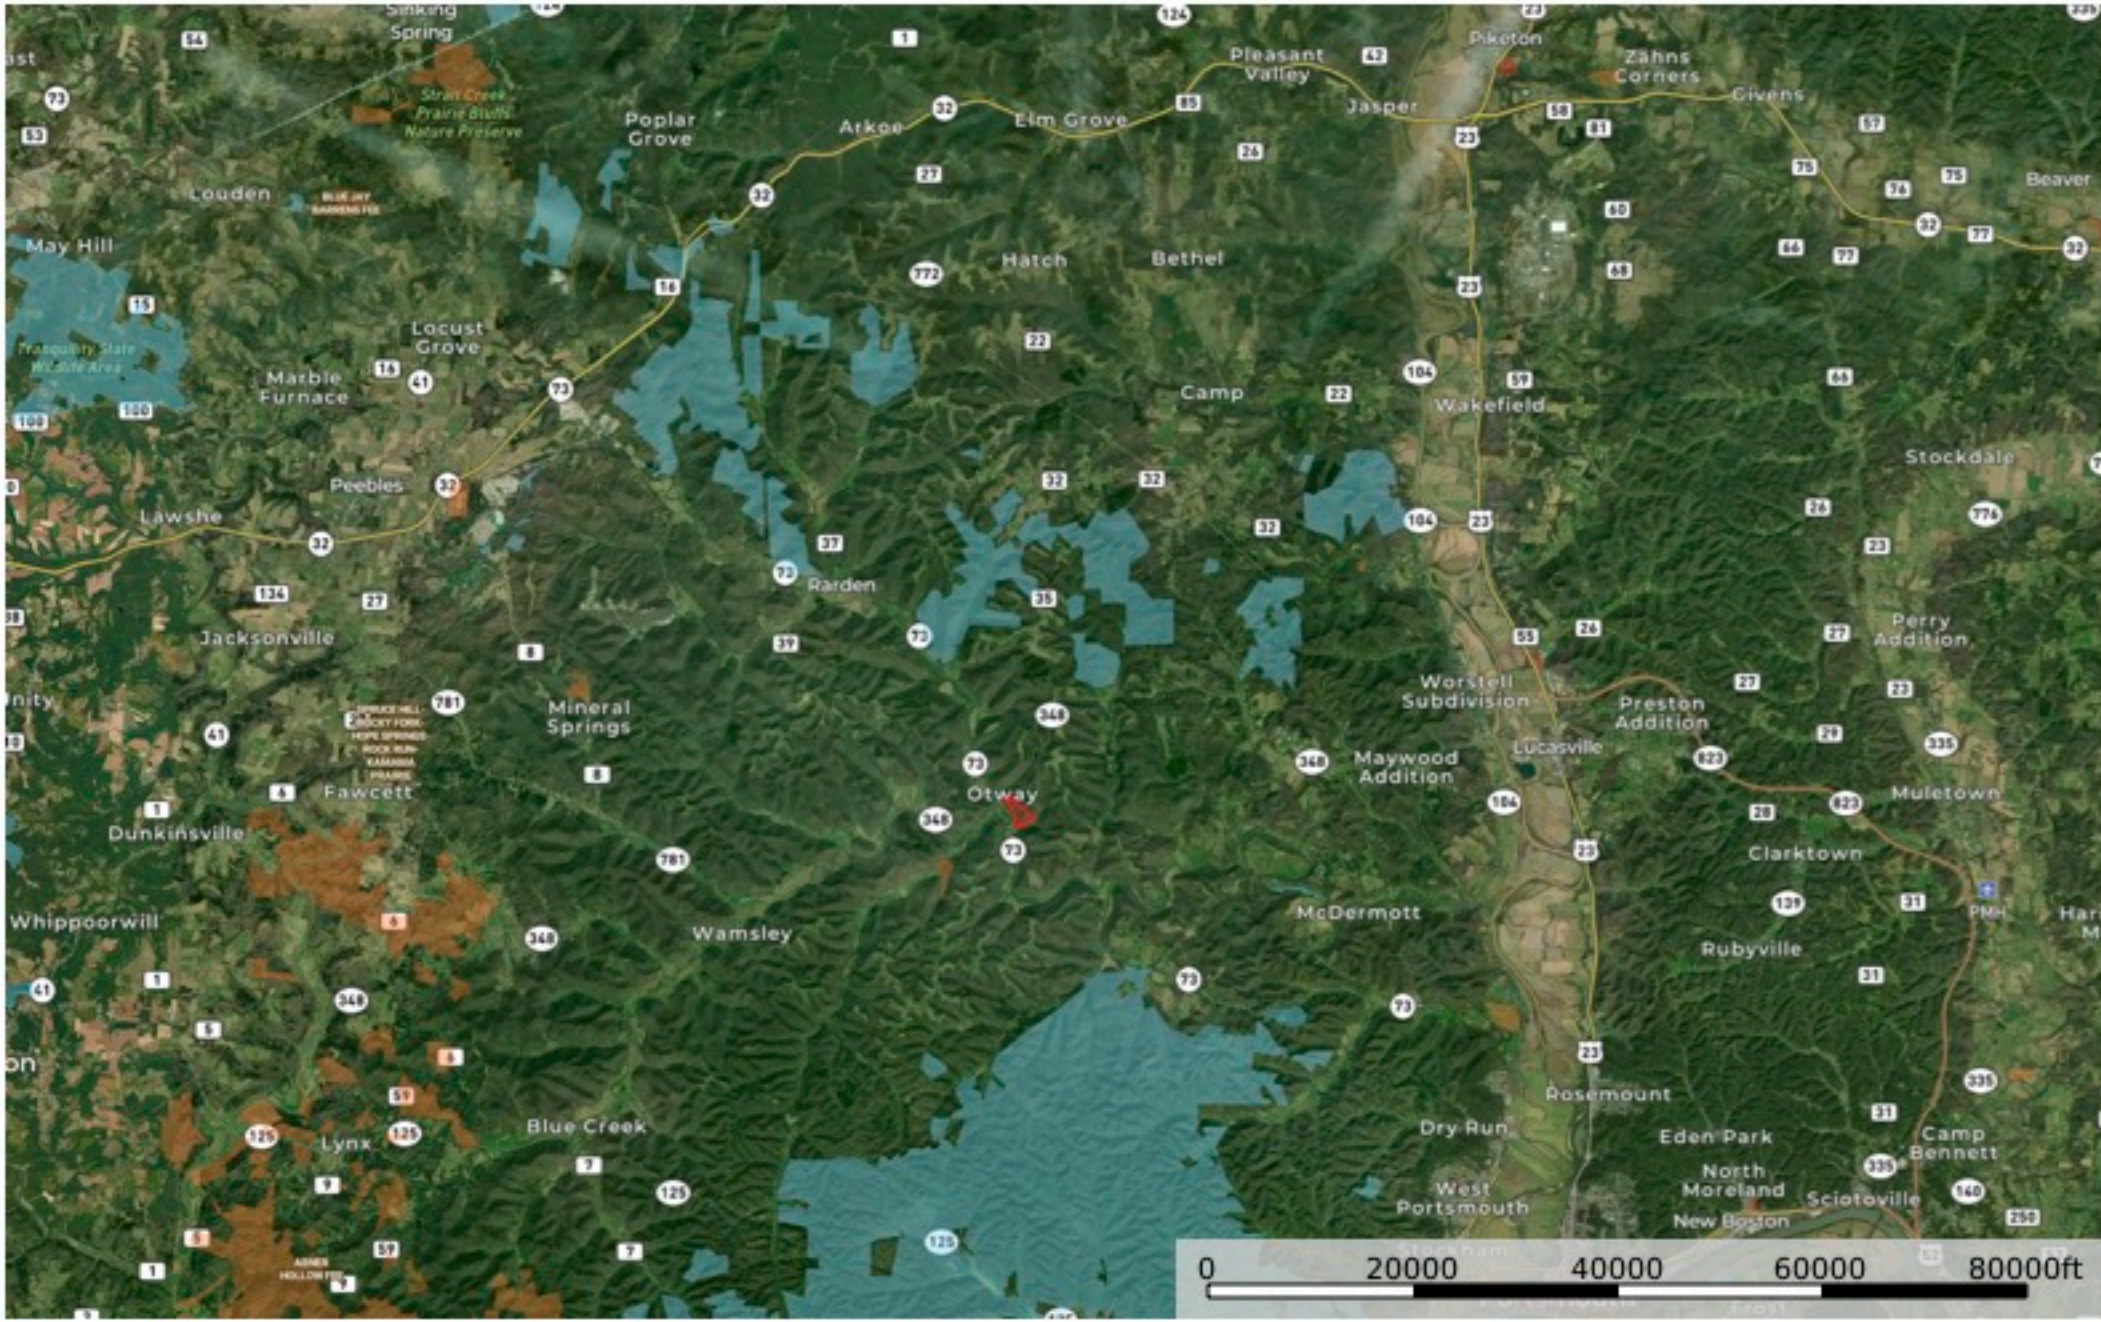

St Rt 73 68  
Ohio, 68.426 AC +/-

- Boundary
- Forest Service
- State Land
- Fish and Wildlife
- National Park
- Other
- BLM
- Local Government