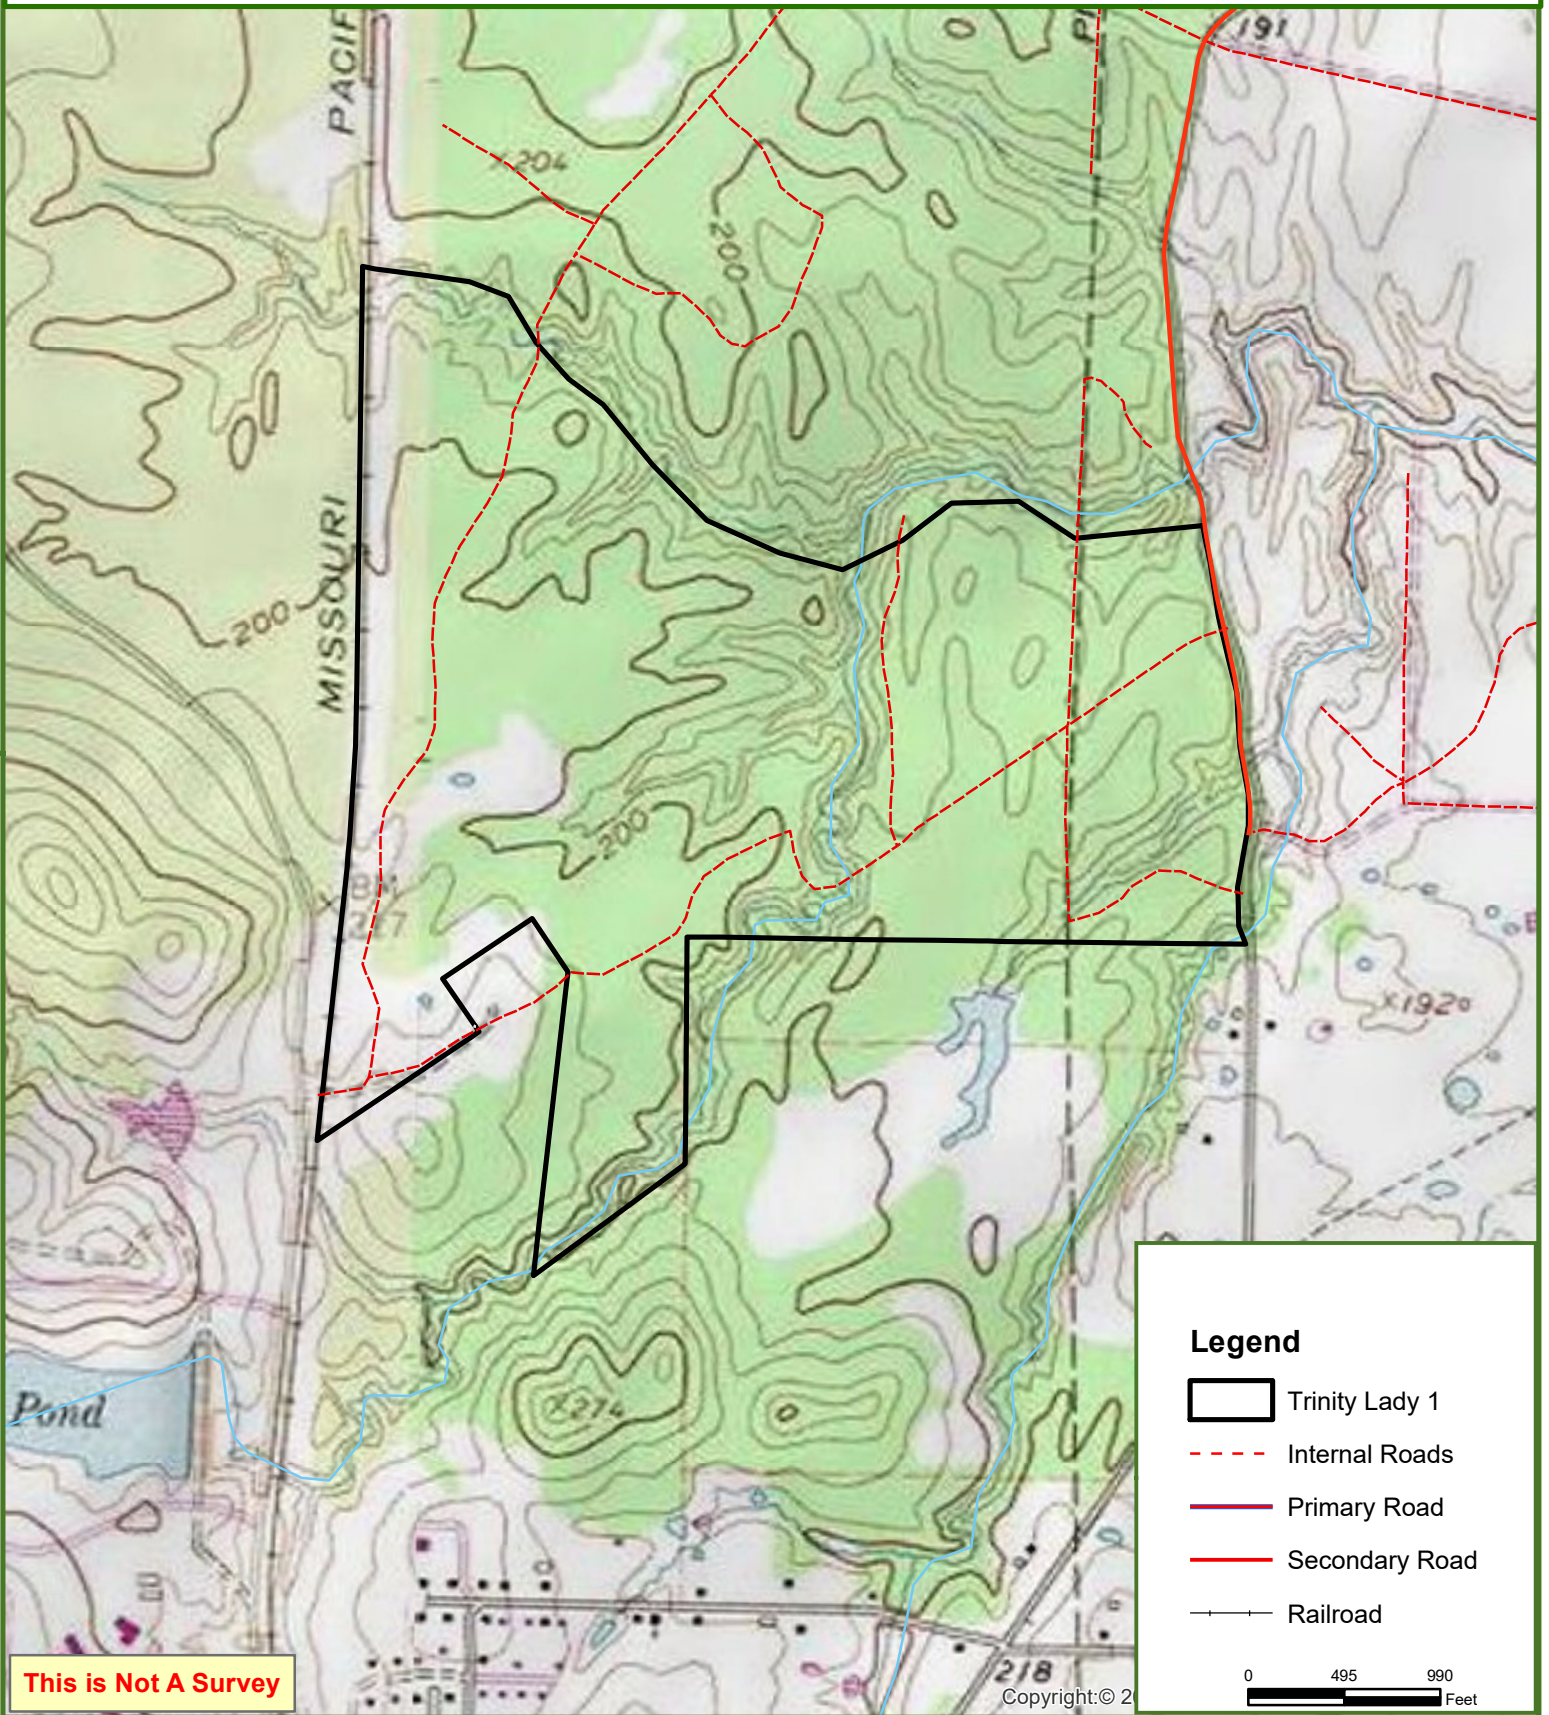

Trinity Lady 1

Trinity County, TX

294.00 ± Acres

This map was produced from information supplied by the seller and the use of aerial photography. The boundary lines portrayed on this map are approximate and could be different than the actual location of the boundaries found in the field.