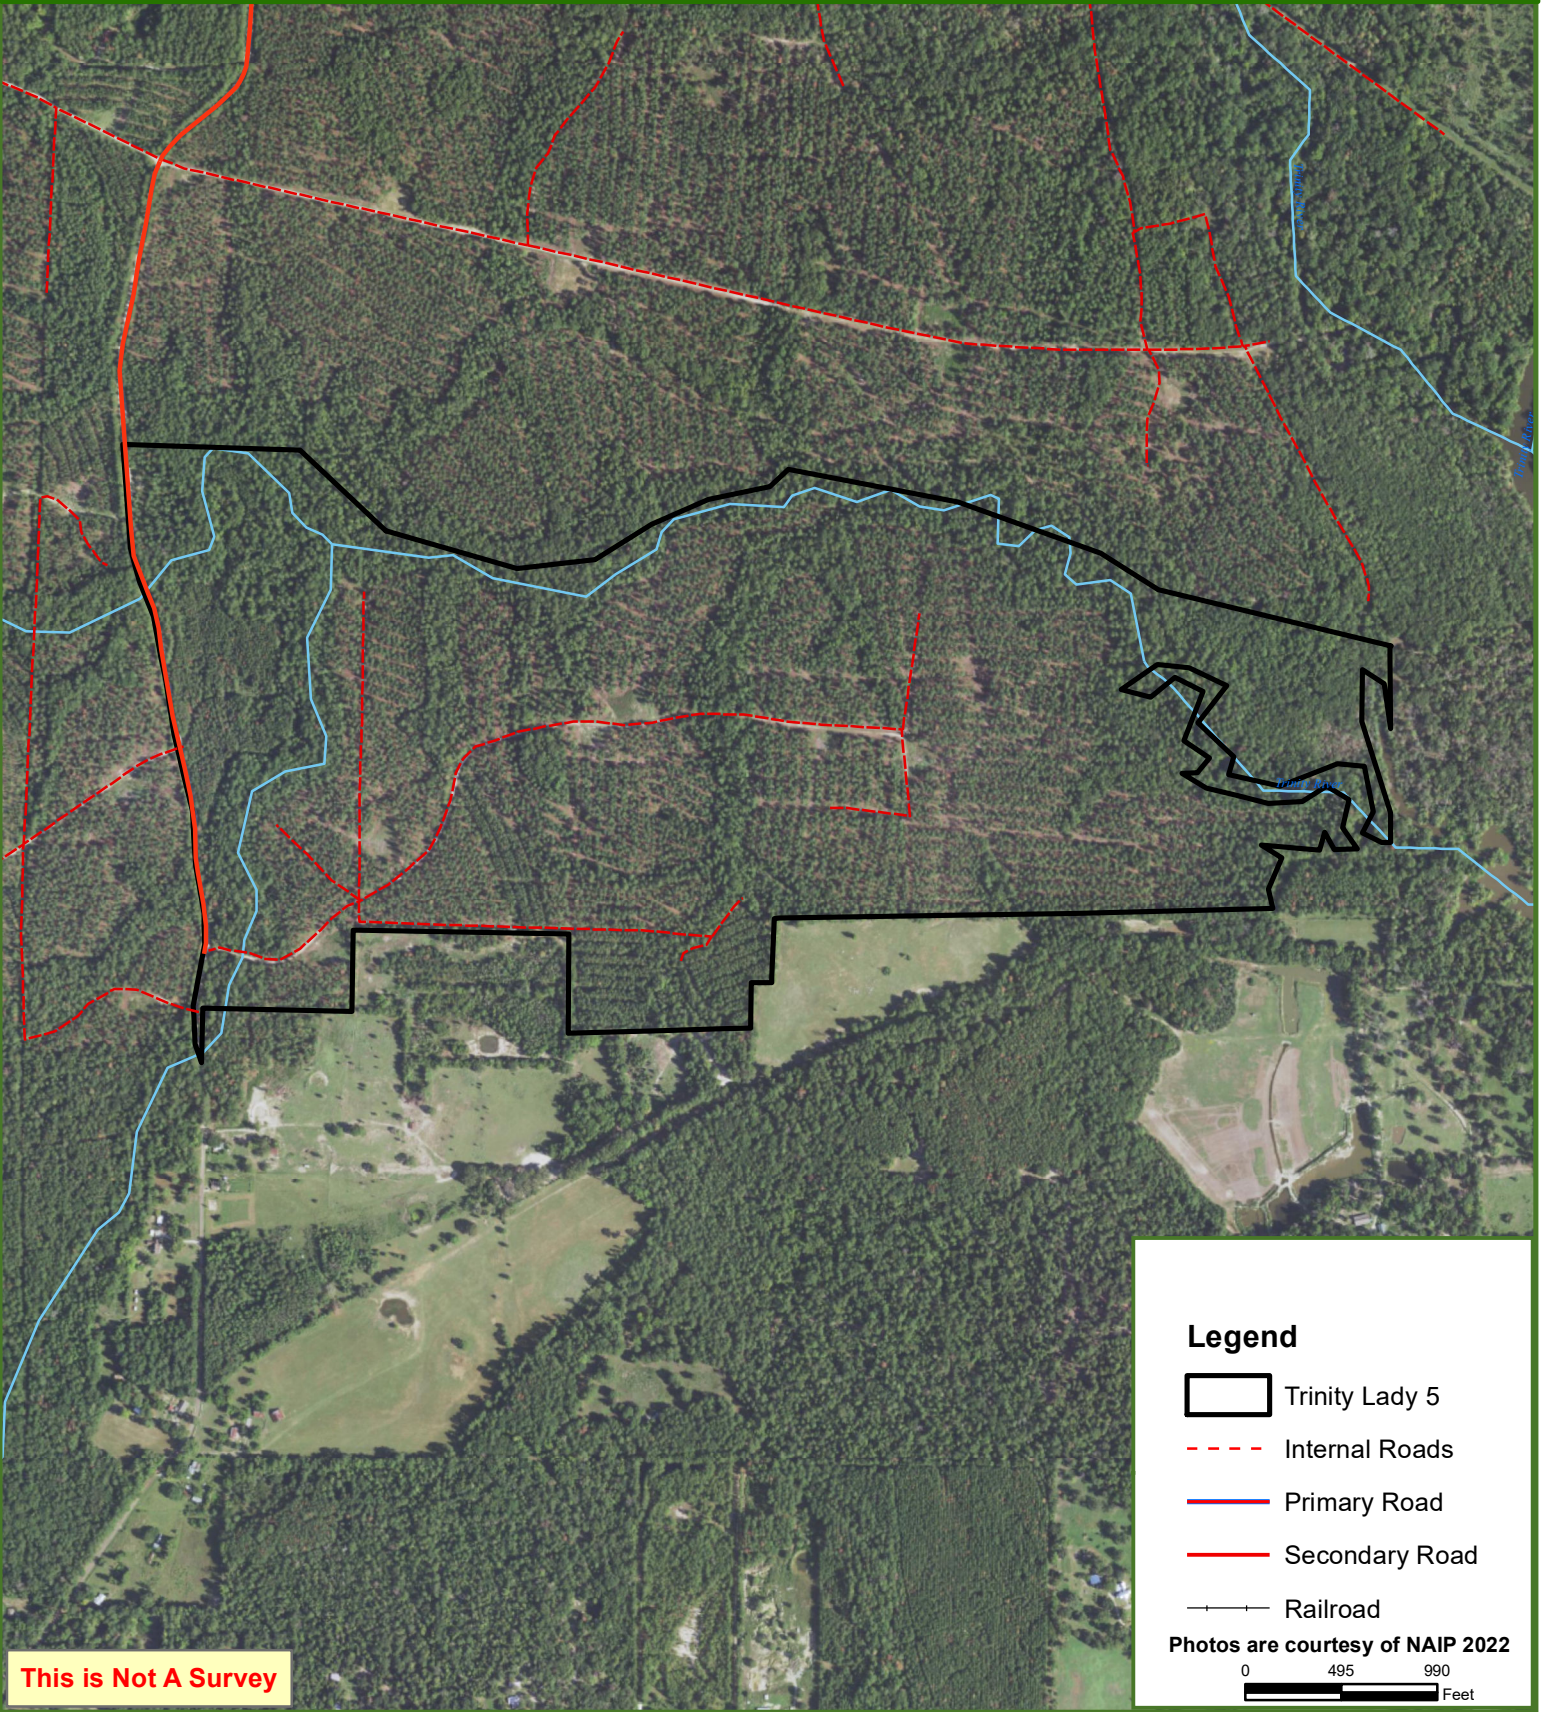

Trinity Lady 5

Trinity County, TX

304.00 ± Acres

Legend

- Trinity Lady 5
- Internal Roads
- Primary Road
- Secondary Road
- Railroad

Photos are courtesy of NAIP 2022

0 495 990
Feet

This is Not A Survey

This map was produced from information supplied by the seller and the use of aerial photography. The boundary lines portrayed on this map are approximate and could be different than the actual location of the boundaries found in the field.