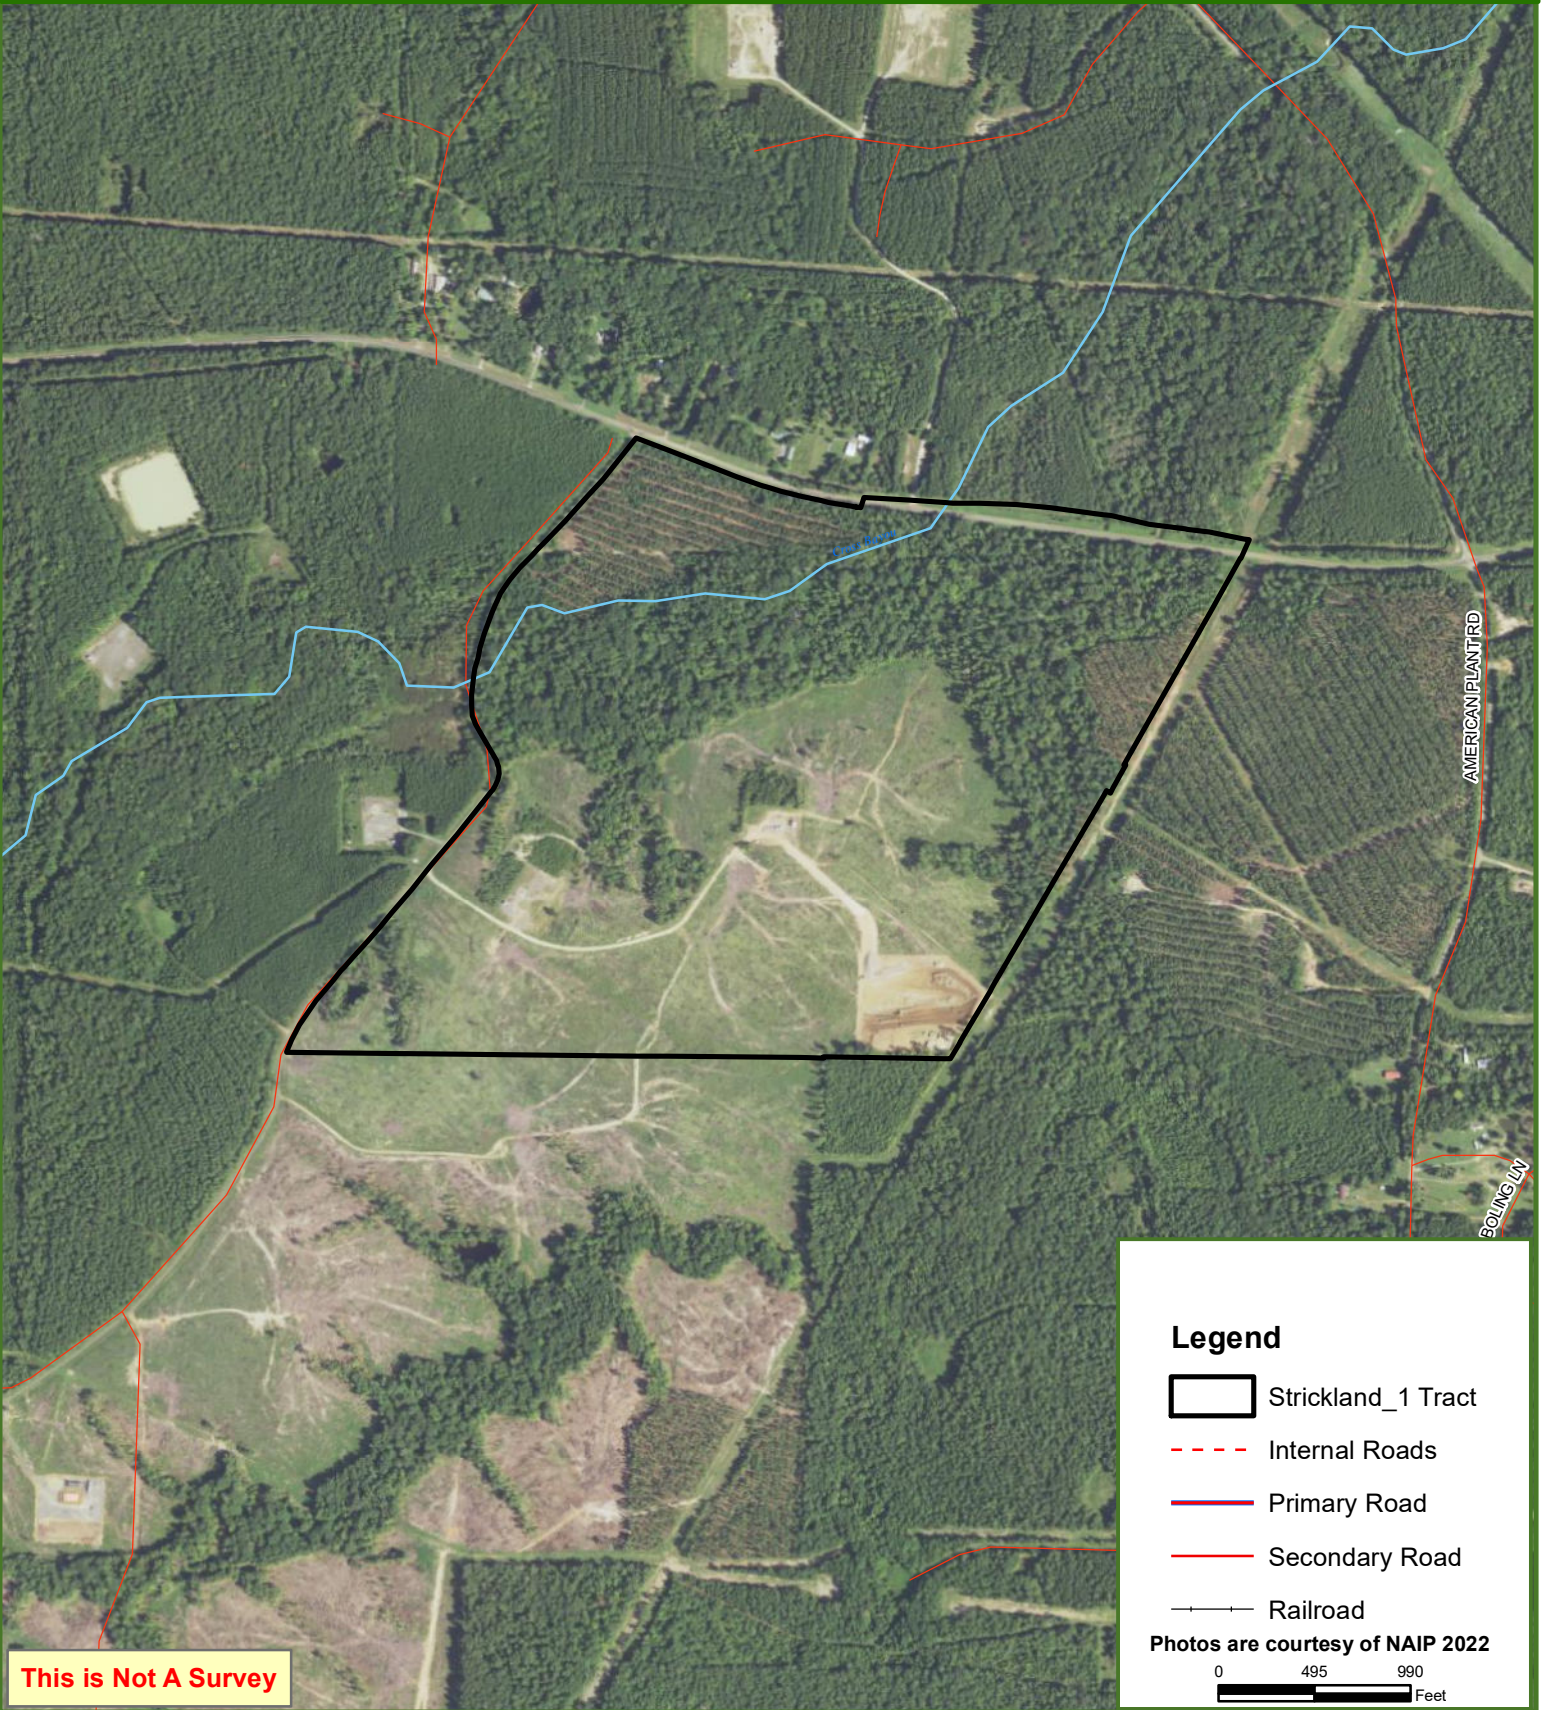

Strickland_1 Tract

Harrison County, TX

227.00 ± Acres

Legend

-  Strickland_1 Tract
-  Internal Roads
-  Primary Road
-  Secondary Road
-  Railroad

Photos are courtesy of NAIP 2022

0 495 990
Feet

This is Not A Survey

This map was produced from information supplied by the seller and the use of aerial photography. The boundary lines portrayed on this map are approximate and could be different than the actual location of the boundaries found in the field.