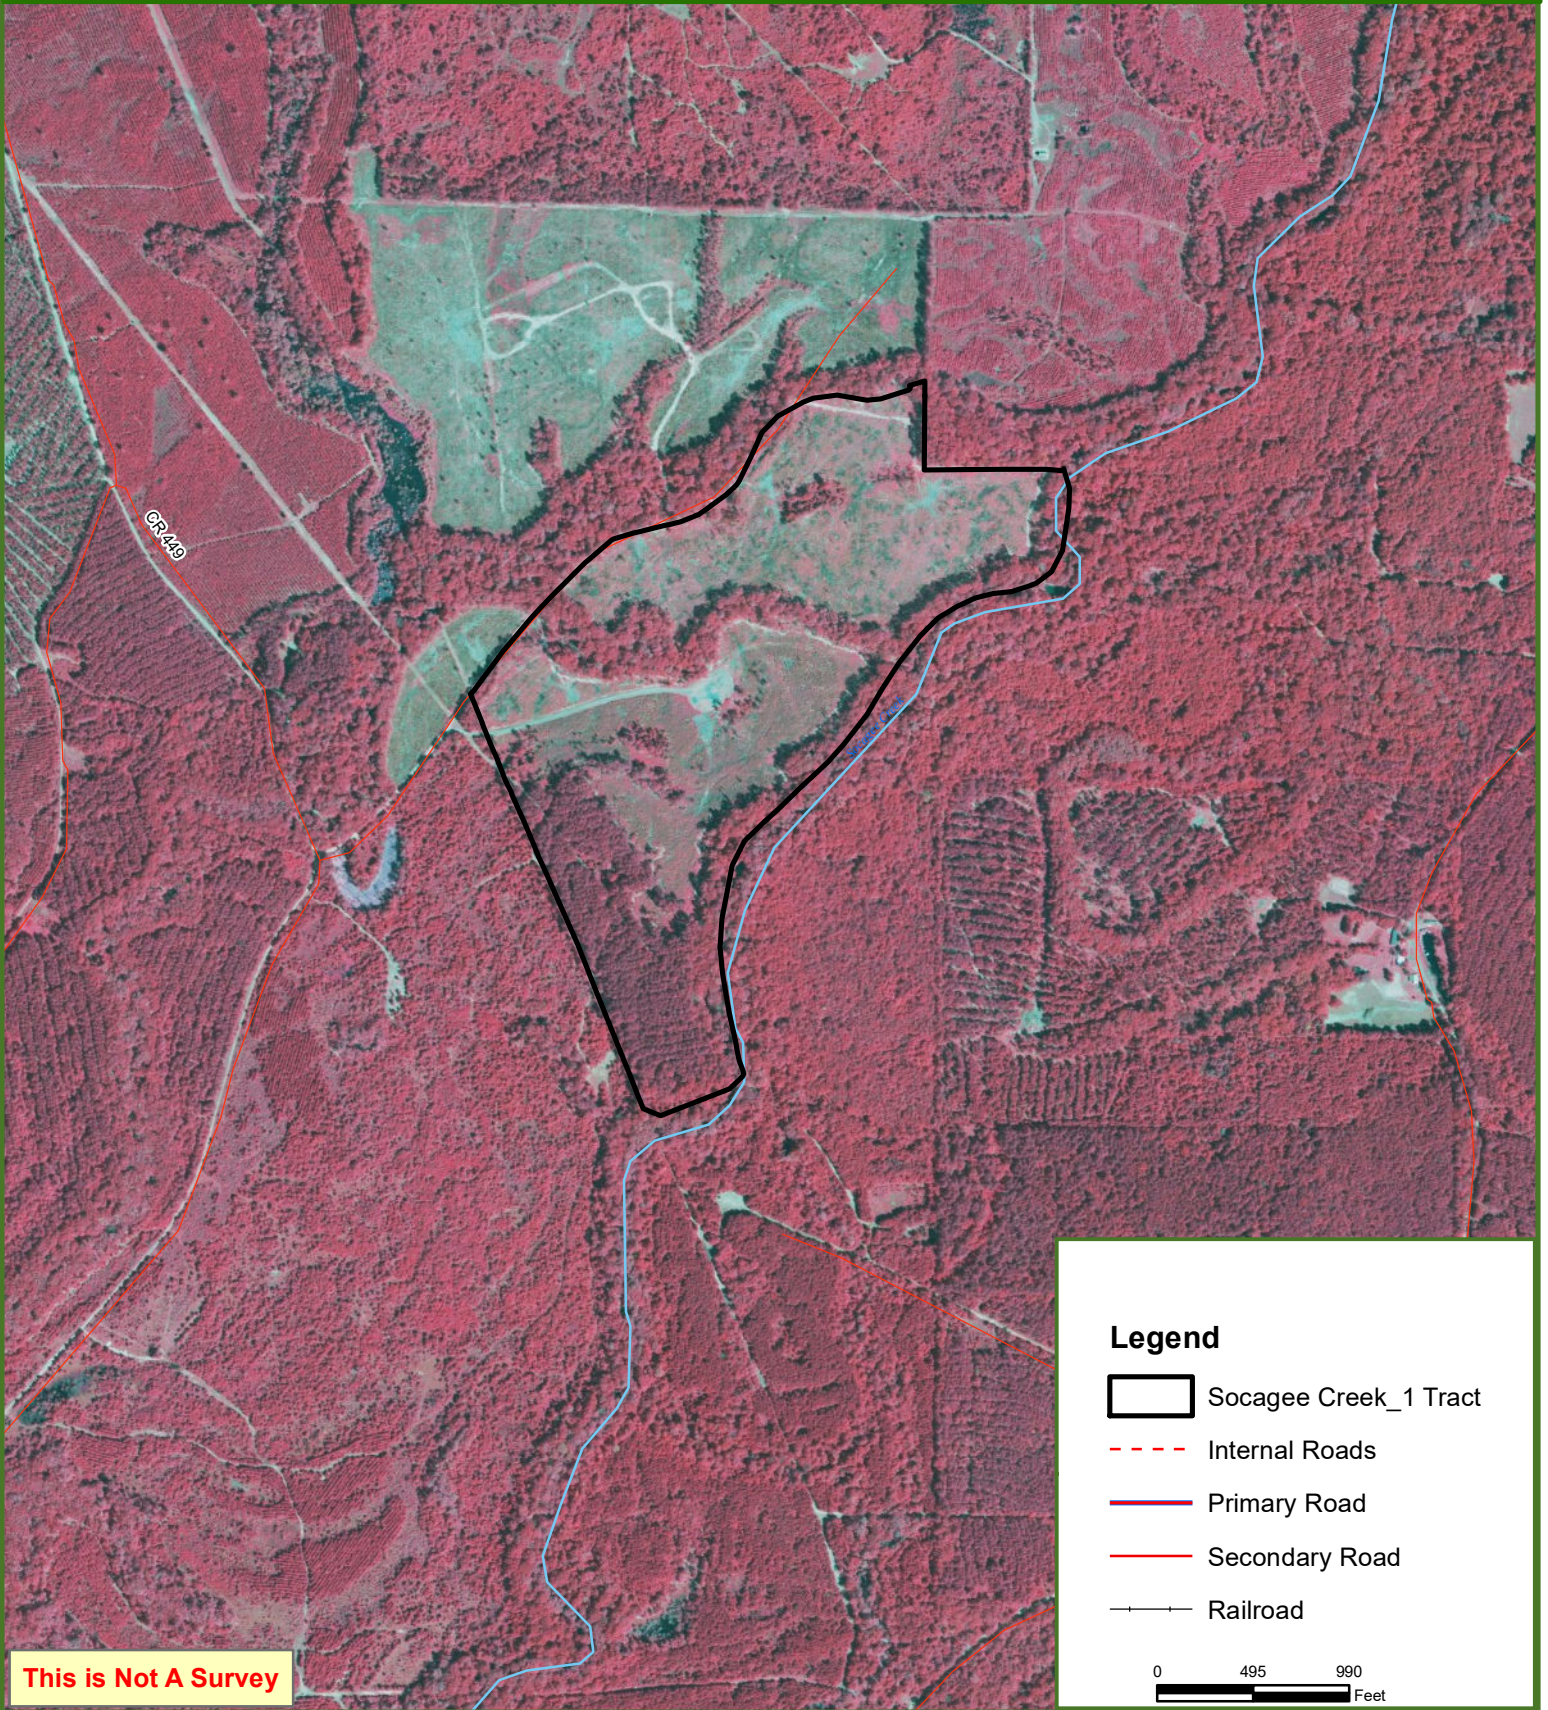

Socagee Creek_1 Tract

Panola County, TX

114.00 ± Acres

This map was produced from information supplied by the seller and the use of aerial photography. The boundary lines portrayed on this map are approximate and could be different than the actual location of the boundaries found in the field.