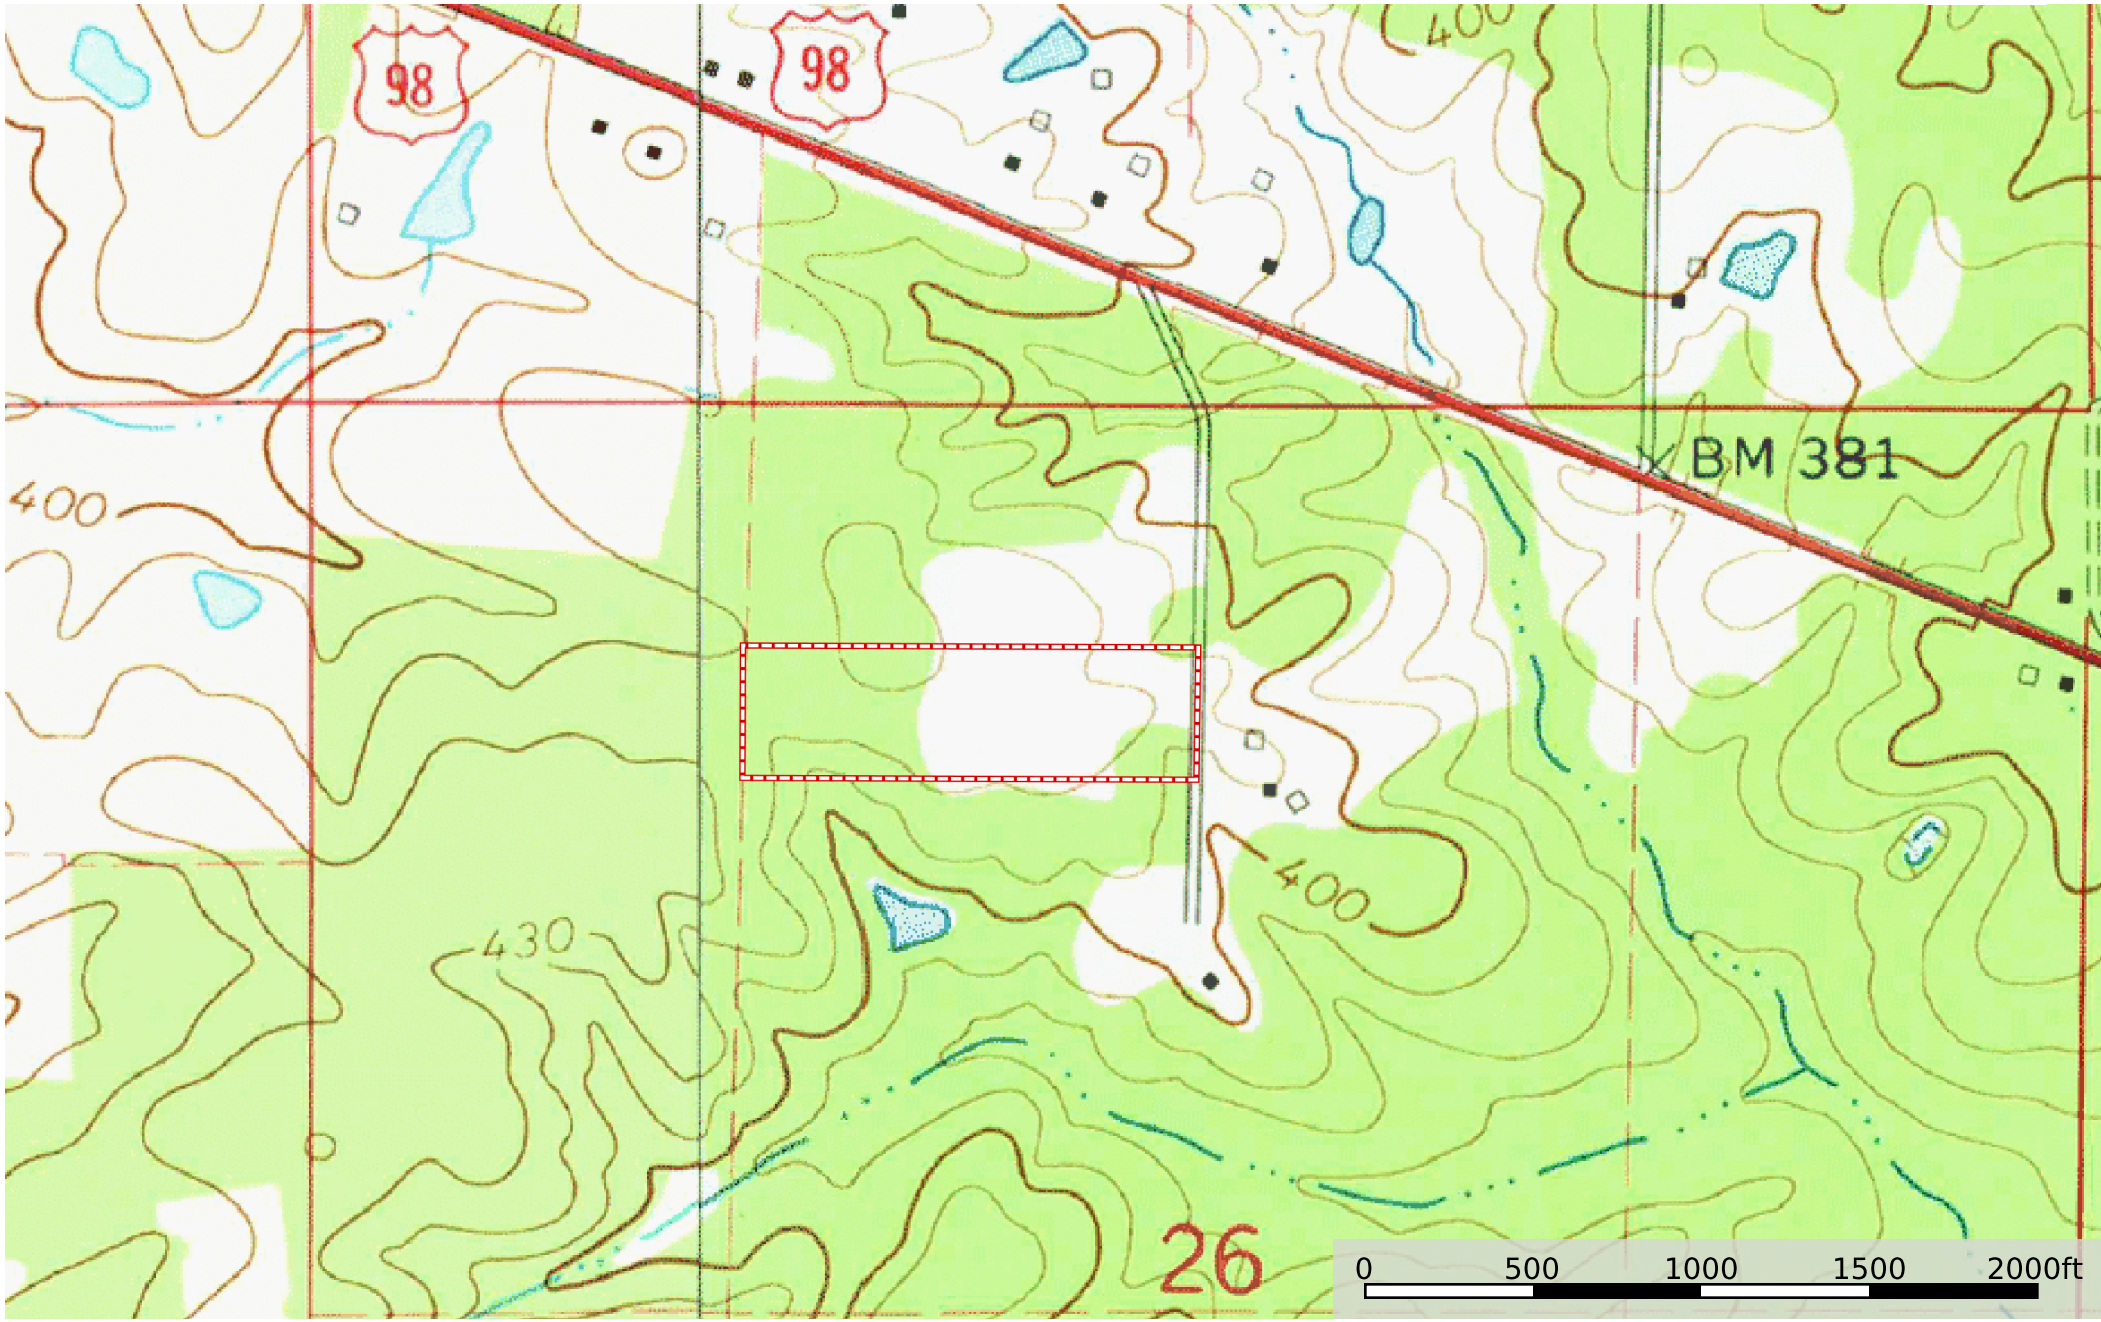

**Pike 11.43**  
Pike County, Mississippi, 11.43 AC +/-

 Boundary